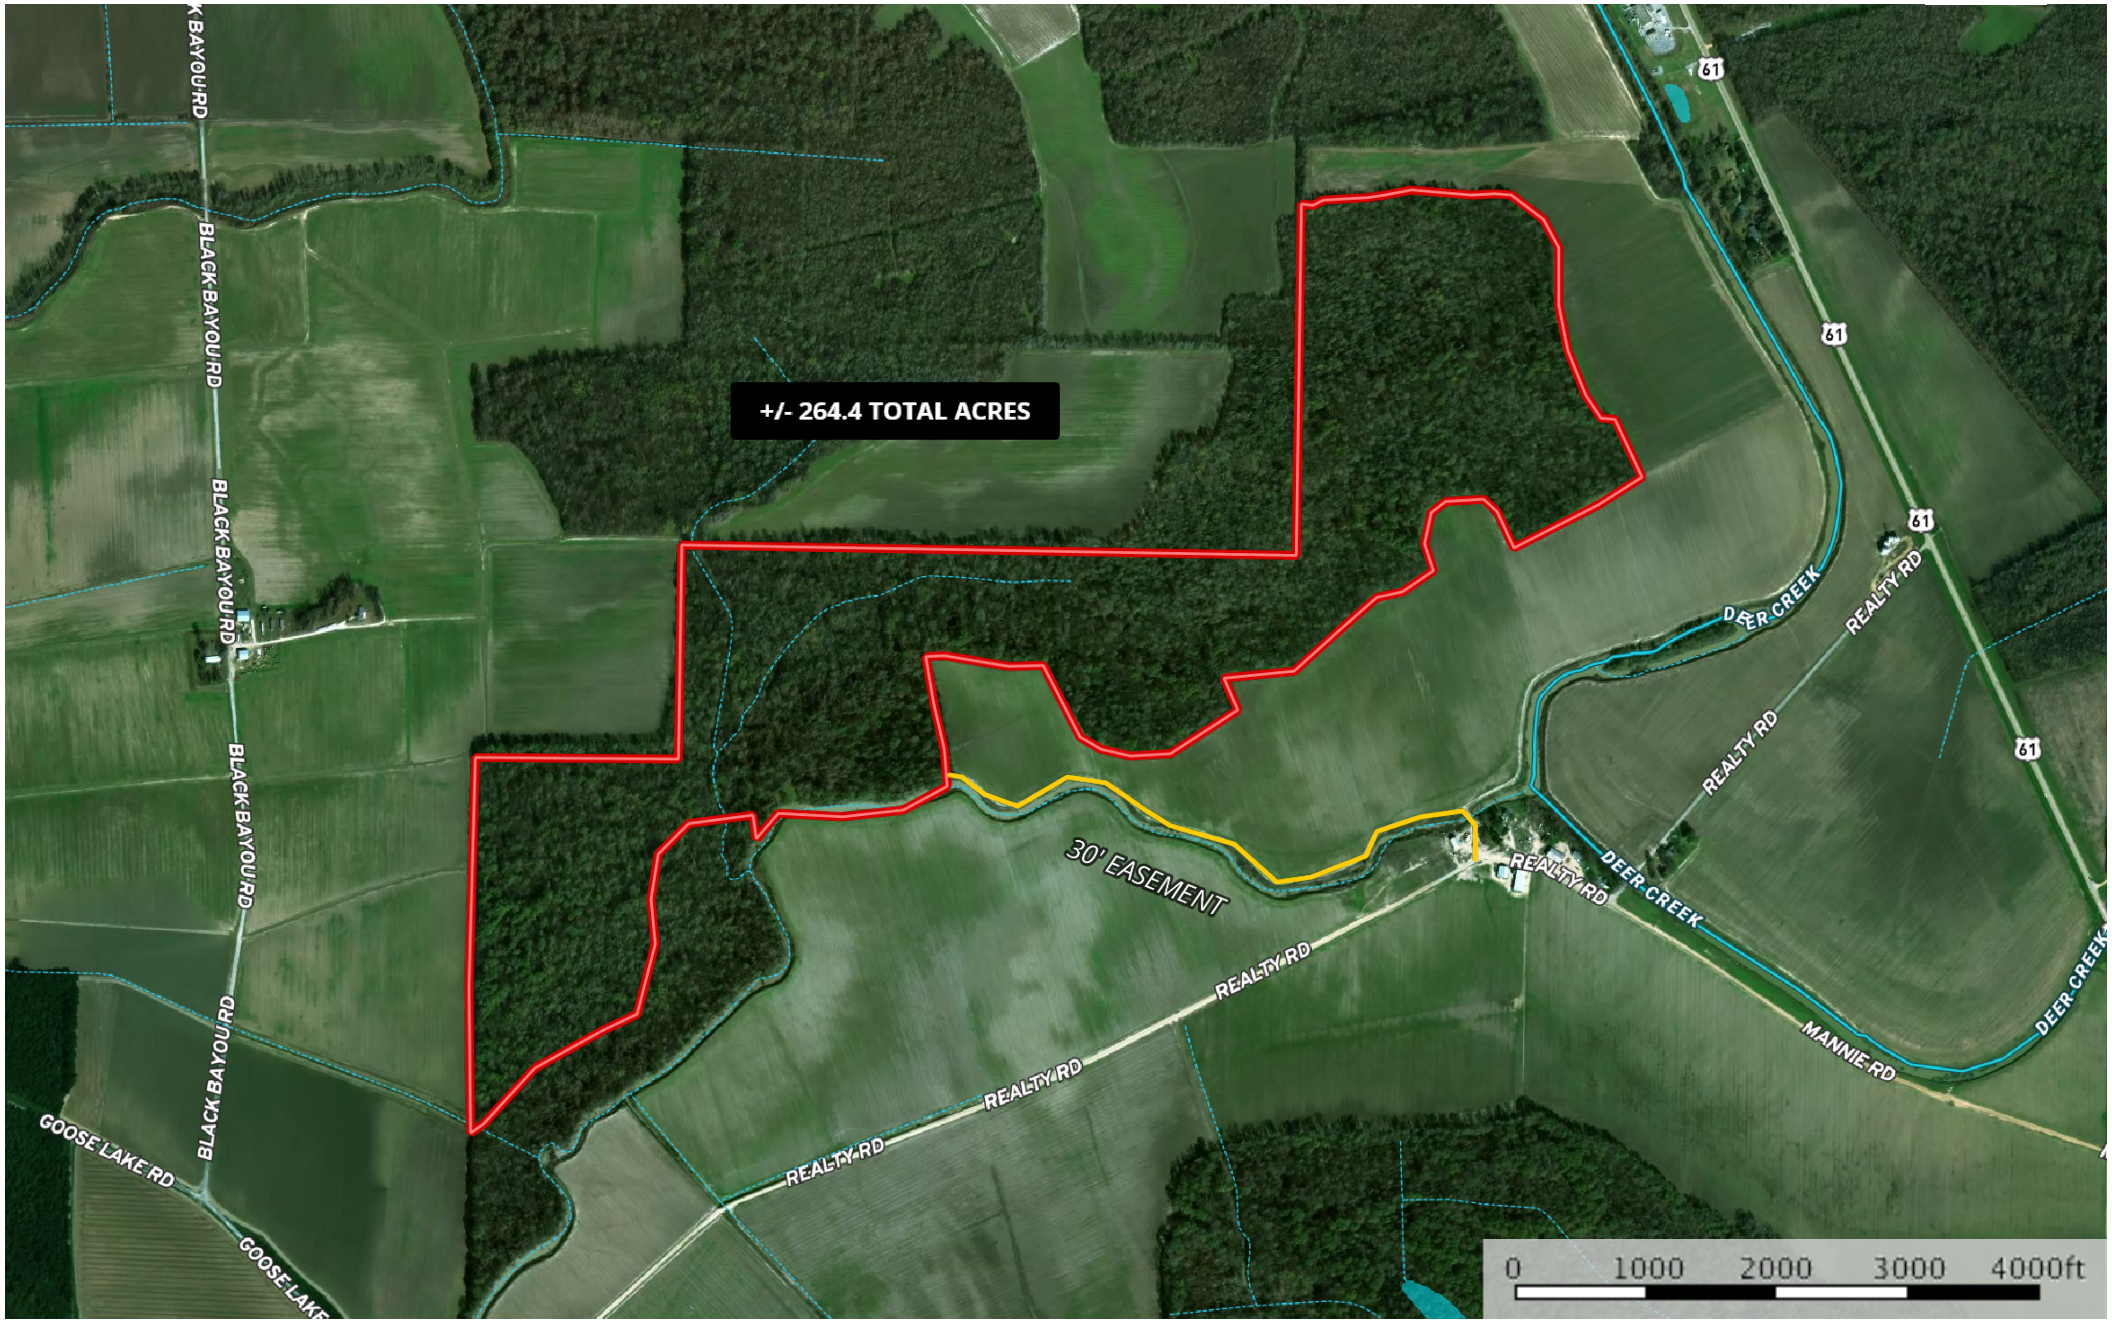

Reality 2

Sharkey County, Mississippi, 264.4 AC +/-

Primary Road Boundary

Reality 2

Sharkey County, Mississippi, 264.4 AC +/-

- Primary Road
- Boundary
- Stream, Intermittent
- River/Creek
- Water Body

Reality 2

Sharkey County, Mississippi, 264.4 AC +/-

- Primary Road
- Boundary
- Stream, Intermittent
- River/Creek
- Water Body