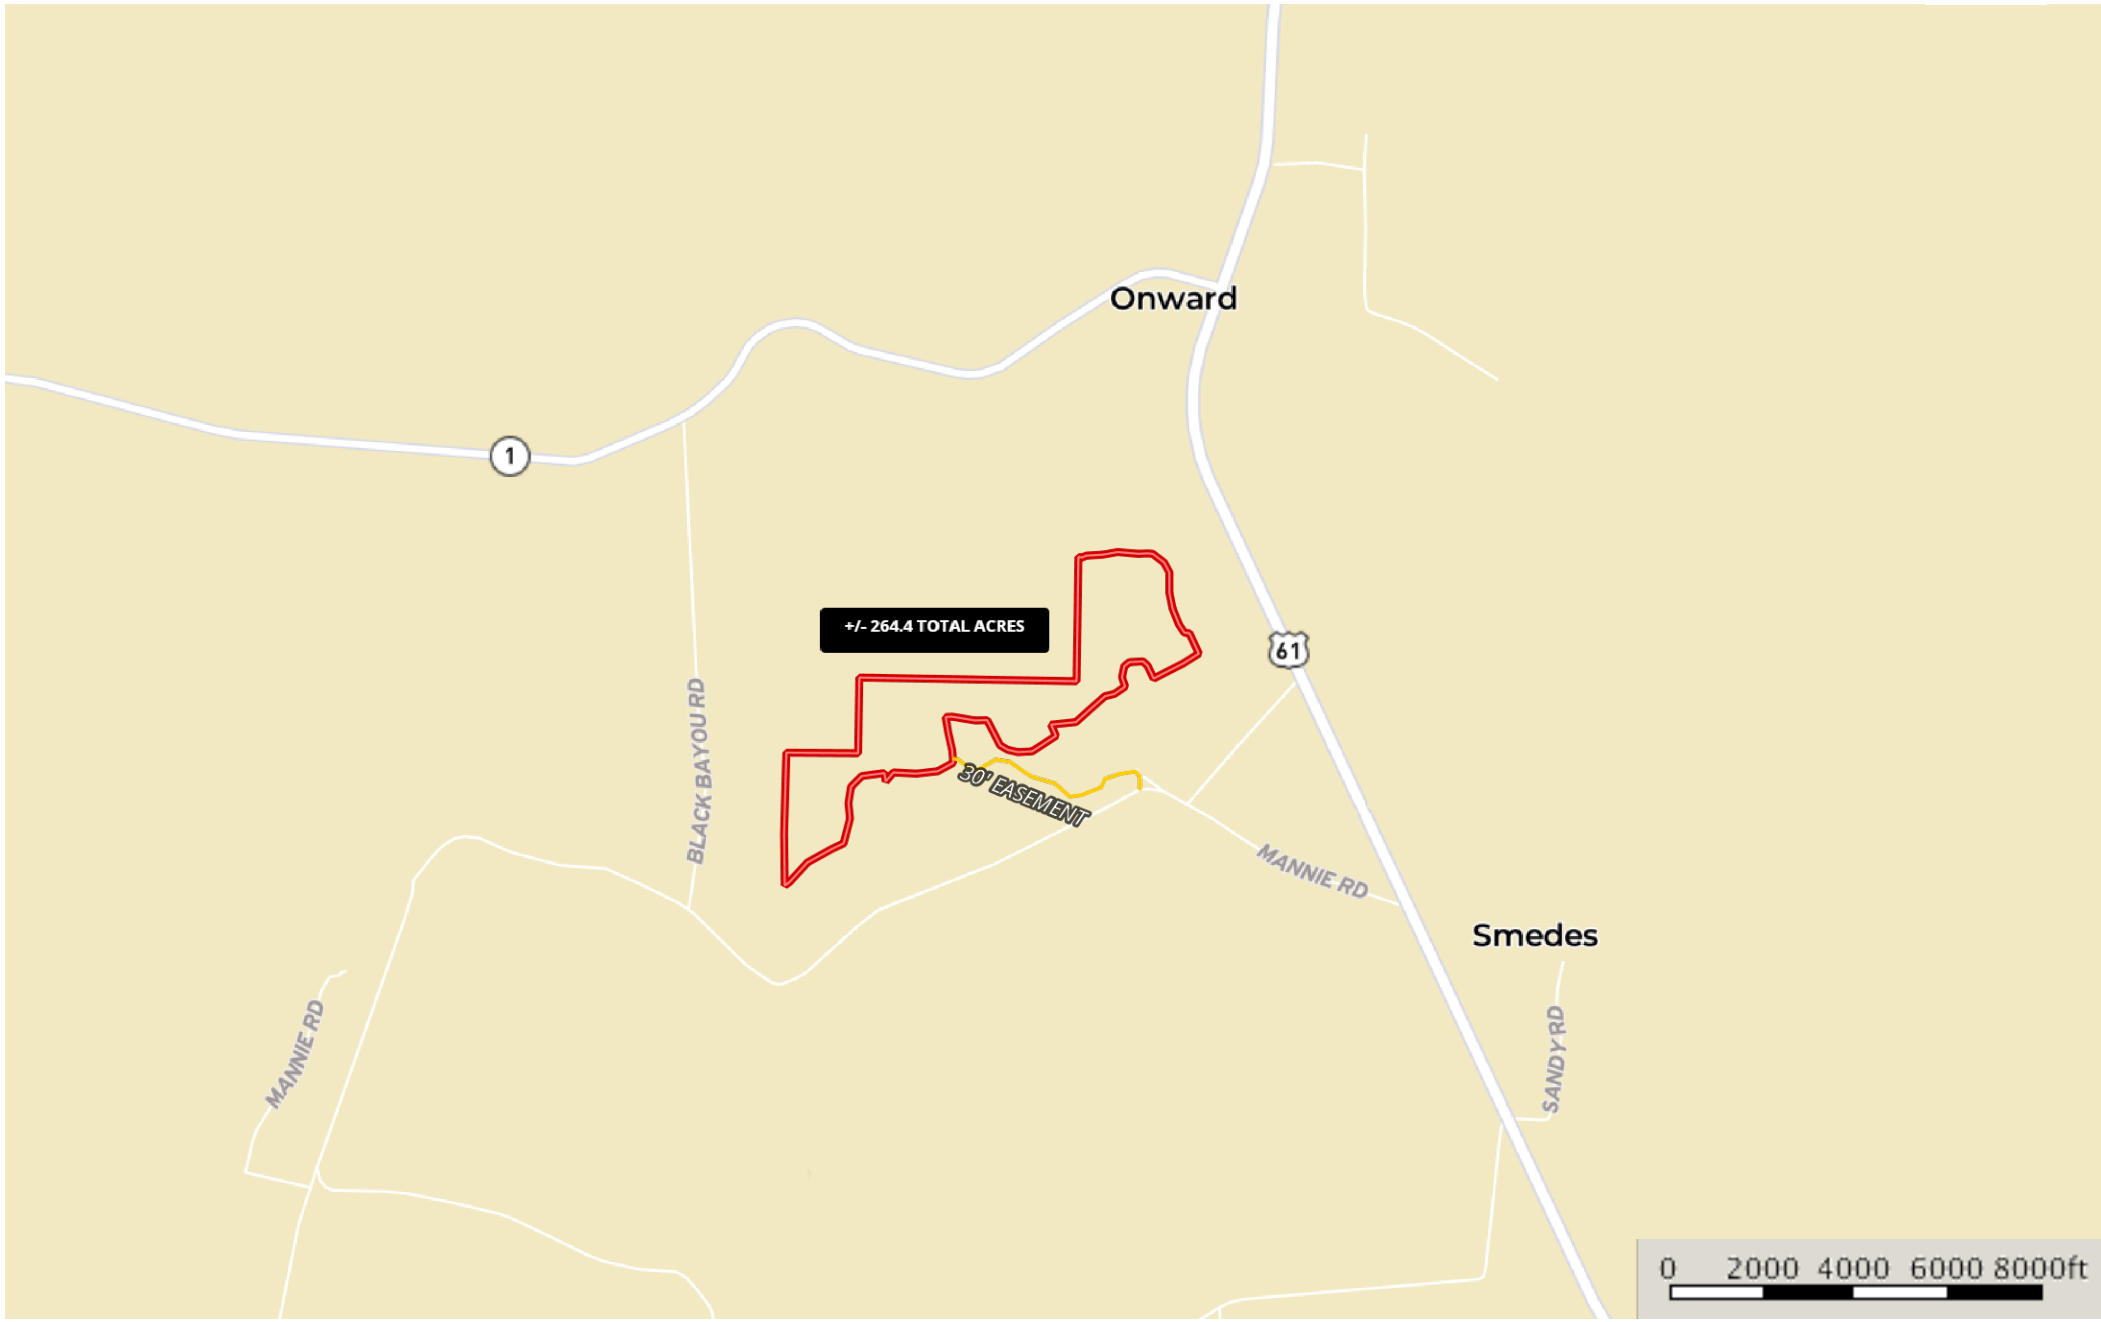

Reality 2

Sharkey County, Mississippi, 264.4 AC +/-

Primary Road Boundary

Reality 2

Sharkey County, Mississippi, 264.4 AC +/-

- Primary Road
- Boundary
- Stream, Intermittent
- River/Creek
- Water Body

Reality 2

Sharkey County, Mississippi, 264.4 AC +/-

- Primary Road
- Boundary
- Stream, Intermittent
- River/Creek
- Water Body