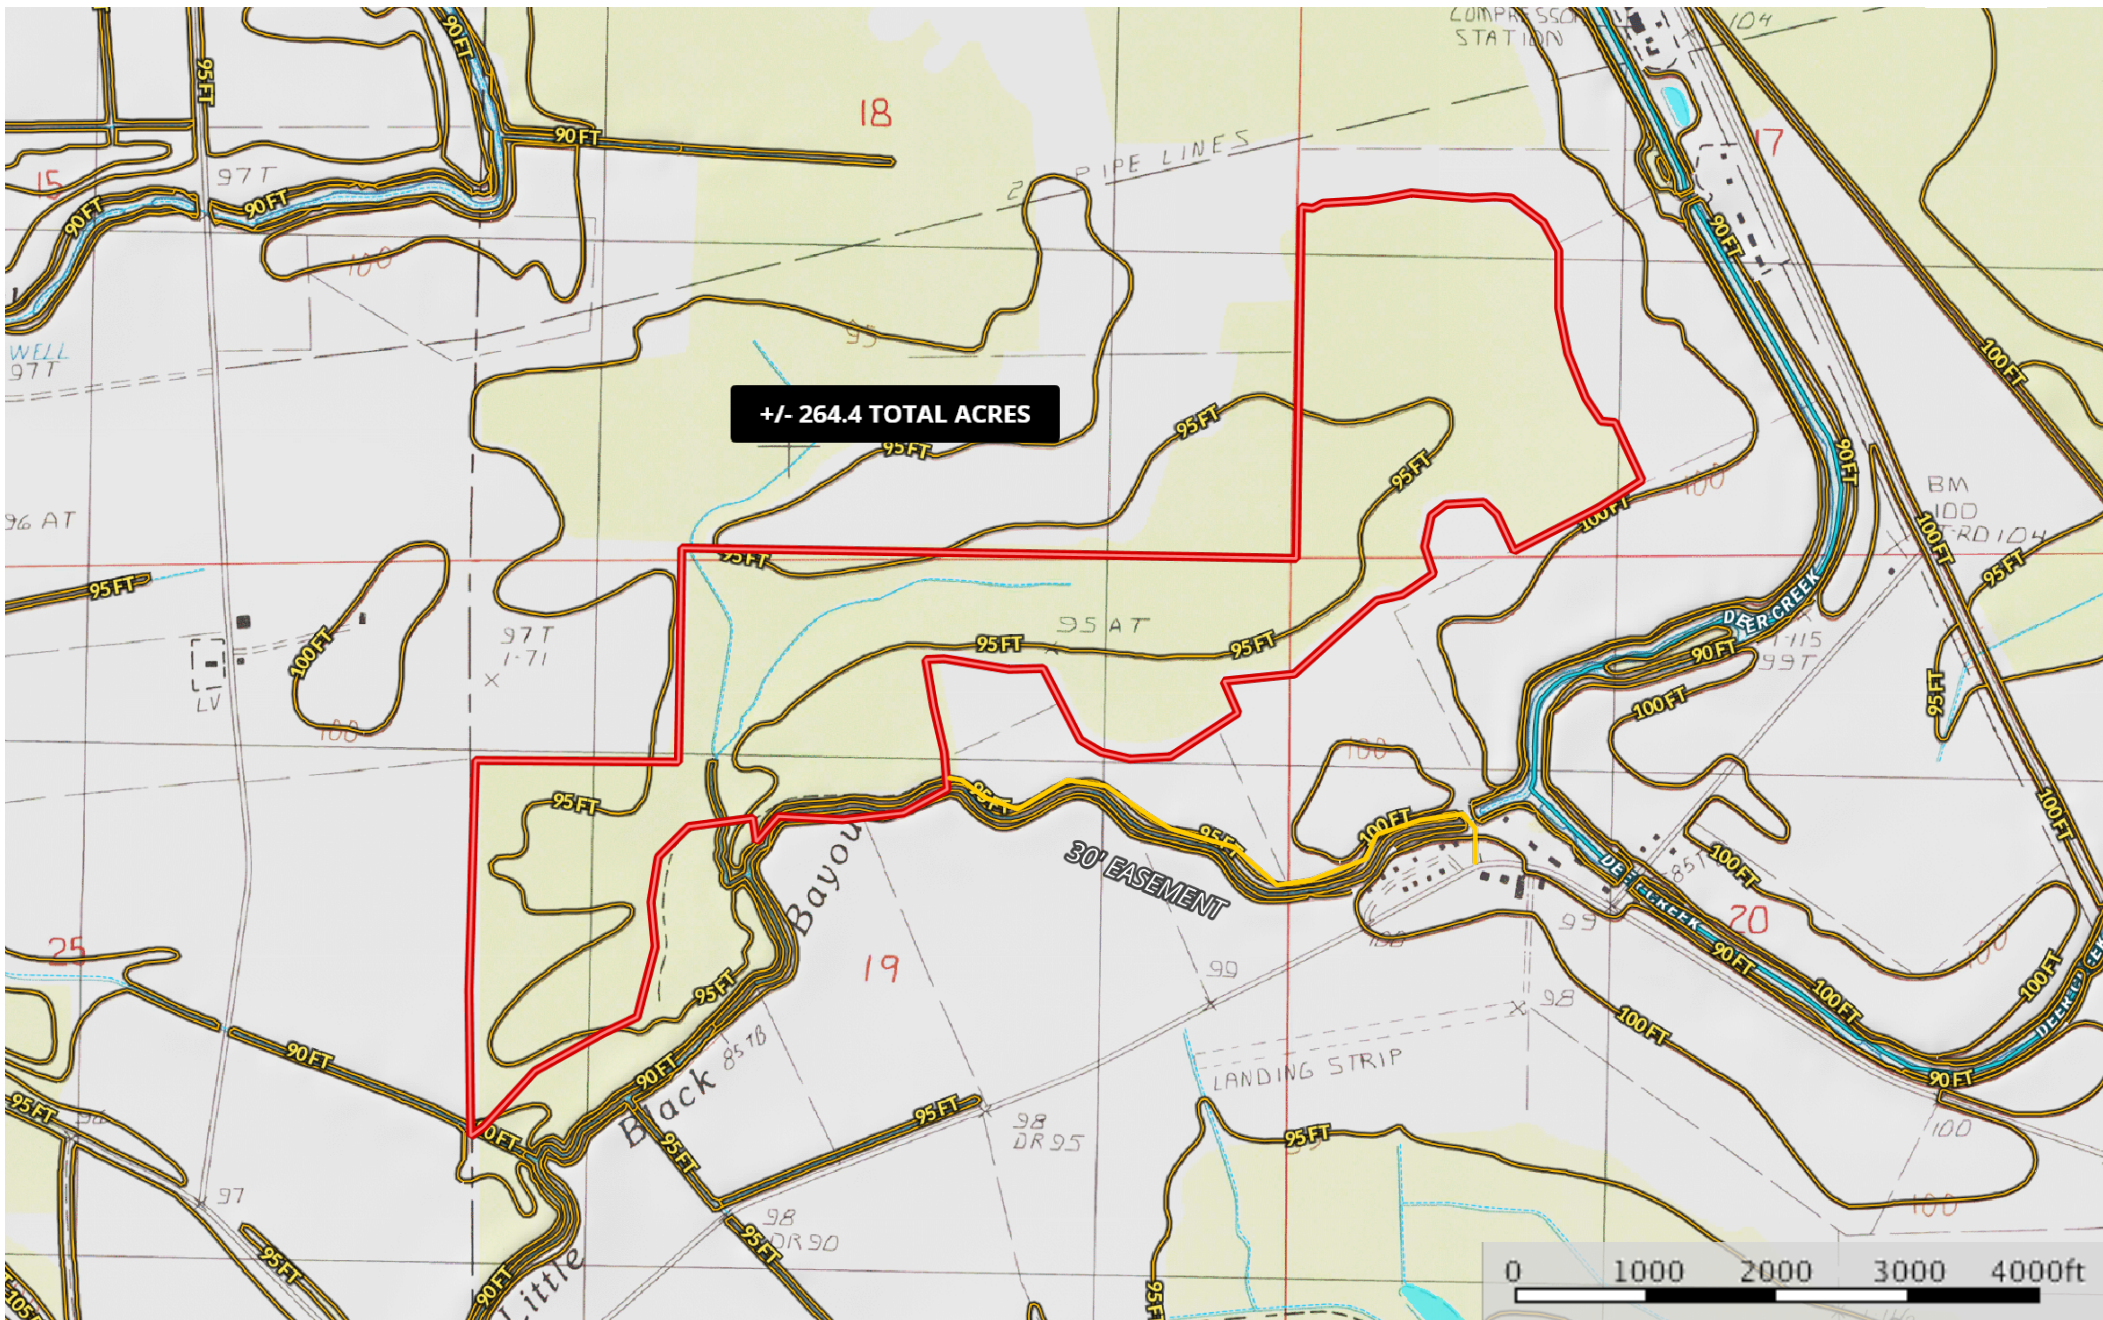

Reality 2

Sharkey County, Mississippi, 264.4 AC +/-

Primary Road Boundary

Reality 2

Sharkey County, Mississippi, 264.4 AC +/-

- Primary Road
- Boundary
- Stream, Intermittent
- River/Creek
- Water Body

Reality 2

Sharkey County, Mississippi, 264.4 AC +/-

- Primary Road
- Boundary
- Stream, Intermittent
- River/Creek
- Water Body