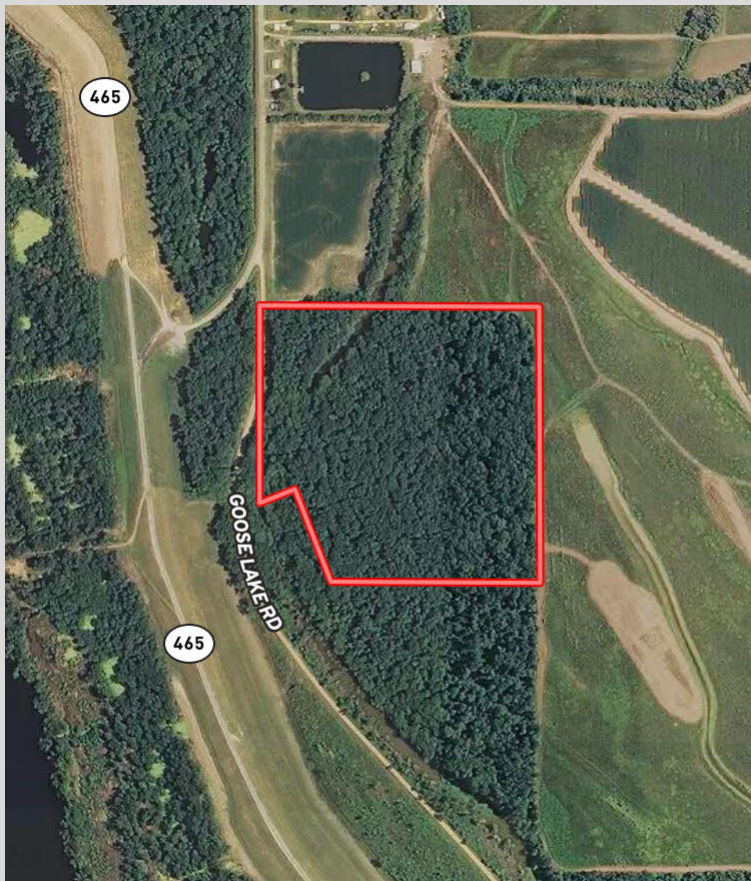

Goose Lake 40

+/- 40 acres

Albemarle Lake, Issaquena County, Mississippi

+/- 40 acres situated across from Albemarle Lake and Chotard Landing, a property like this is rare to hit the market. Consists of big mature hardwood timber of mostly Native Pecan, Bottomland Oak, Gum, and Cypress. Situated on the dry side of the levee, it is surrounded by farmland, WRP, and hardwood timber. Cypress slough offering opportunity at wintering waterfowl. Road frontage with power available. This tract is located in the highly sought area for hunting as well as close to two well known oxbow lakes in the southern MS Delta!

- BIG PRICE REDUCTION!
- Mature Hardwood Timber
- Road frontage along Goose Lake Rd
- Minutes from Chotard and Albemarle Lakes
- Excellent hunting
- Potential camp site
- County road frontage
- Power available
- **\$198,000**