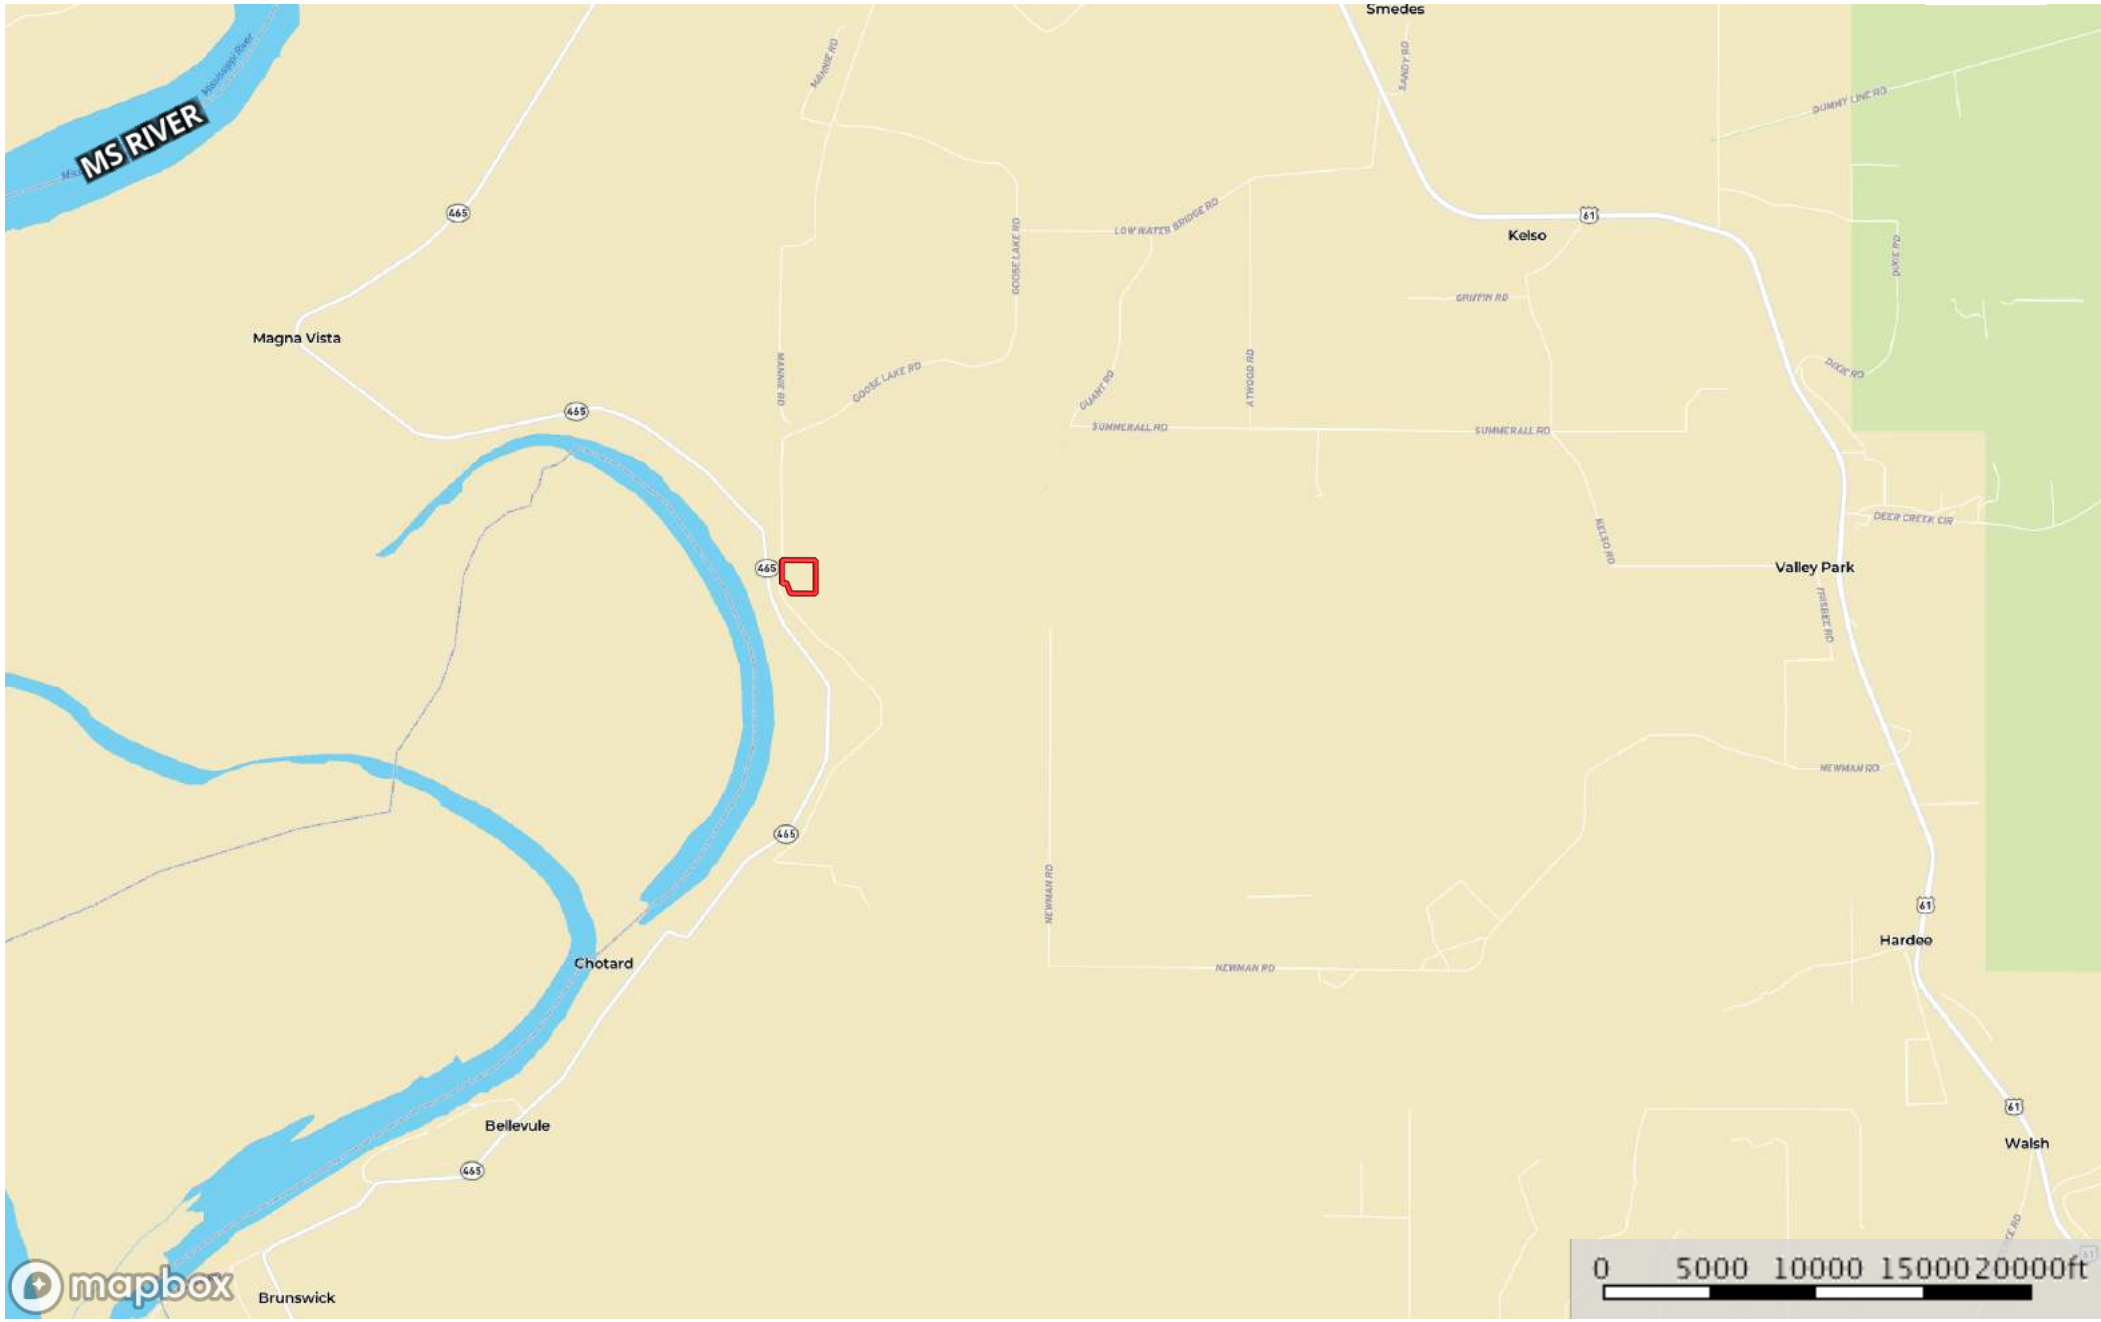

Goose Lake 40

Issaquena County, Mississippi, 40 AC +/-

 Boundary

Goose Lake 40

Issaquena County, Mississippi, 40 AC +/-

--- Road / Trail □ Boundary

Goose Lake 40
Issaquena County, Mississippi, 40 AC +/-

--- Road / Trail □ Boundary