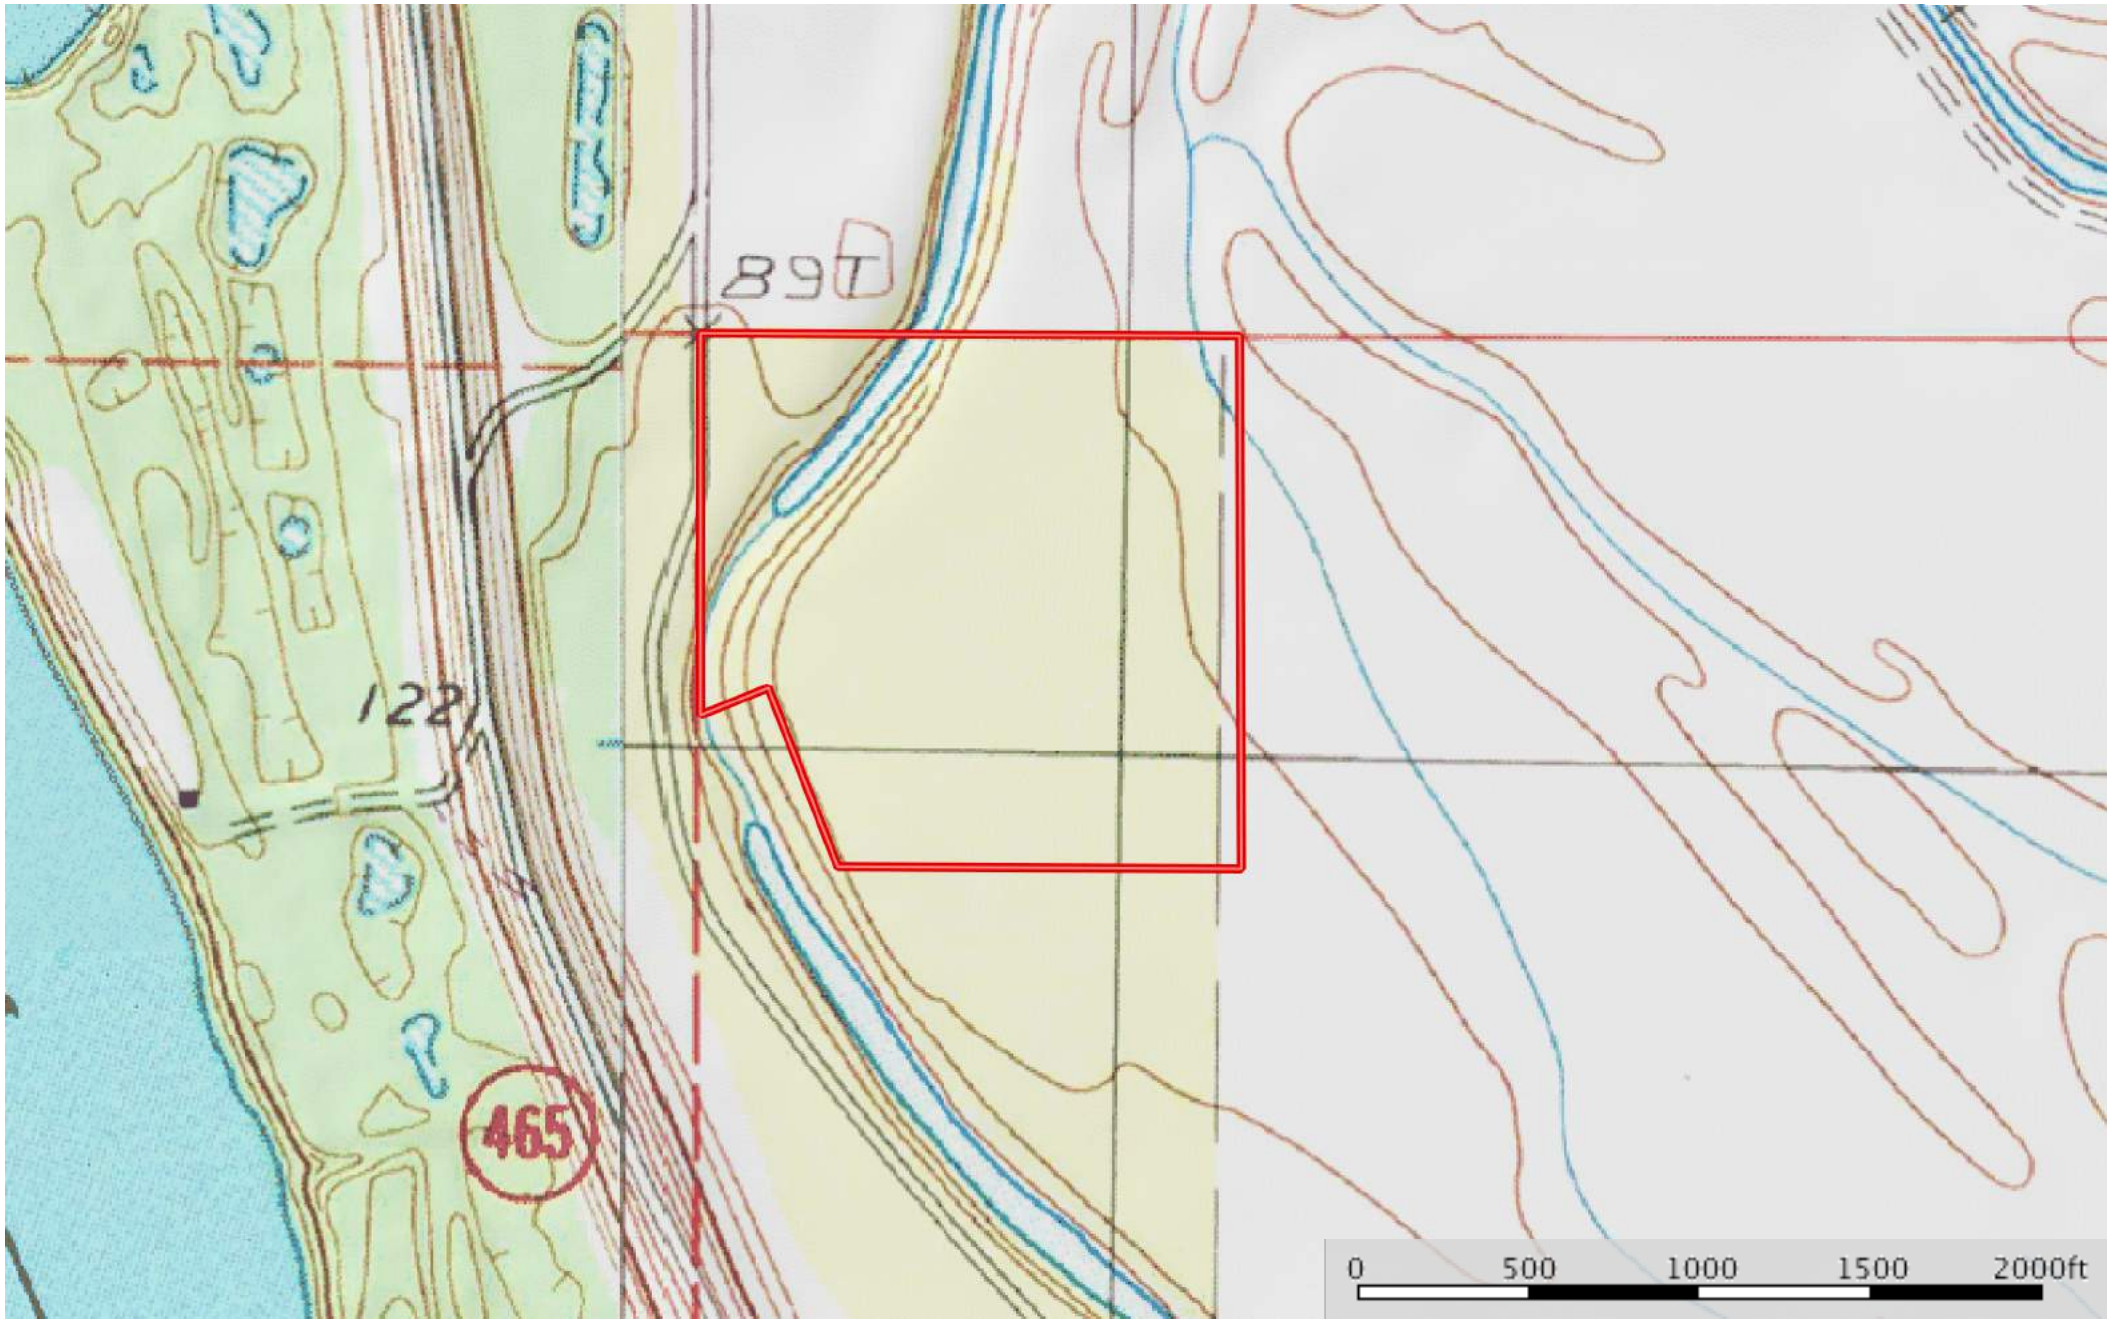

Goose Lake 40

Issaquena County, Mississippi, 40 AC +/-

 Boundary

Goose Lake 40

Issaquena County, Mississippi, 40 AC +/-

--- Road / Trail □ Boundary

Goose Lake 40
Issaquena County, Mississippi, 40 AC +/-

--- Road / Trail □ Boundary