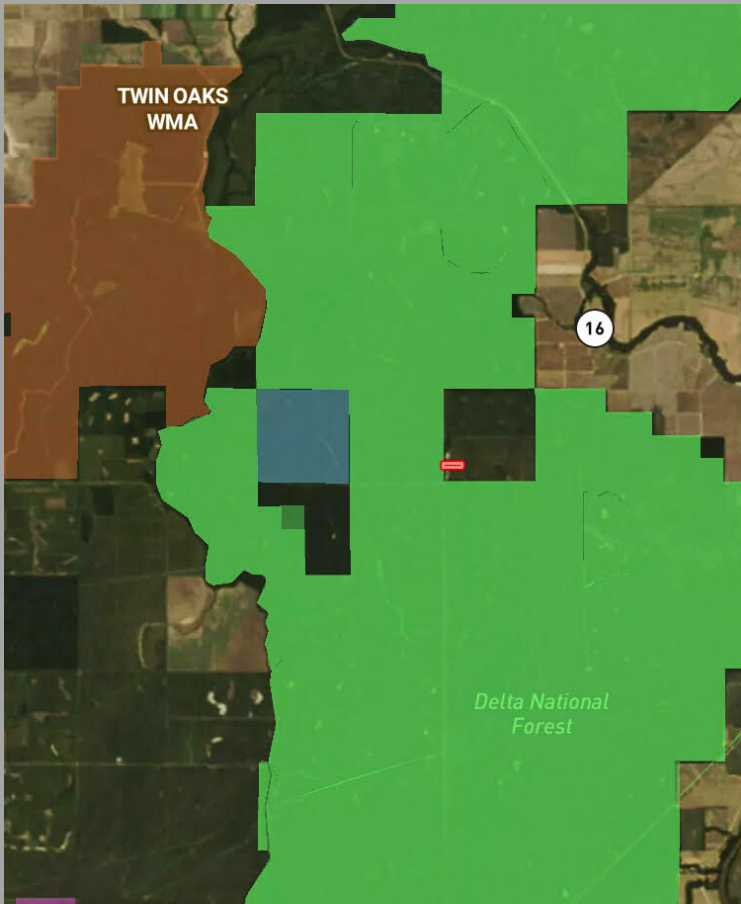

Sharkey 5.5

+/- 5.5 acres

Holly Bluff, Sharkey County, Mississippi

Public land hunter (s) ideal piece. Located on CR 703, this property consists of old mature oak timber. Close to supplies being approximately 5 miles to Holly Bluff and 12 miles to Rolling Fork. Potential for multiple cabins. Great opportunity for a public land or hunter, or group of hunters, to own a property in the middle of it all!

- Located within Delta National Forest
- Power available
- Road frontage along CR 703
- Big oak timber
- Minutes from other public lands
- Minutes from supplies
- Secluded
- **\$75,000**

Contact Dillon Walker for more information!