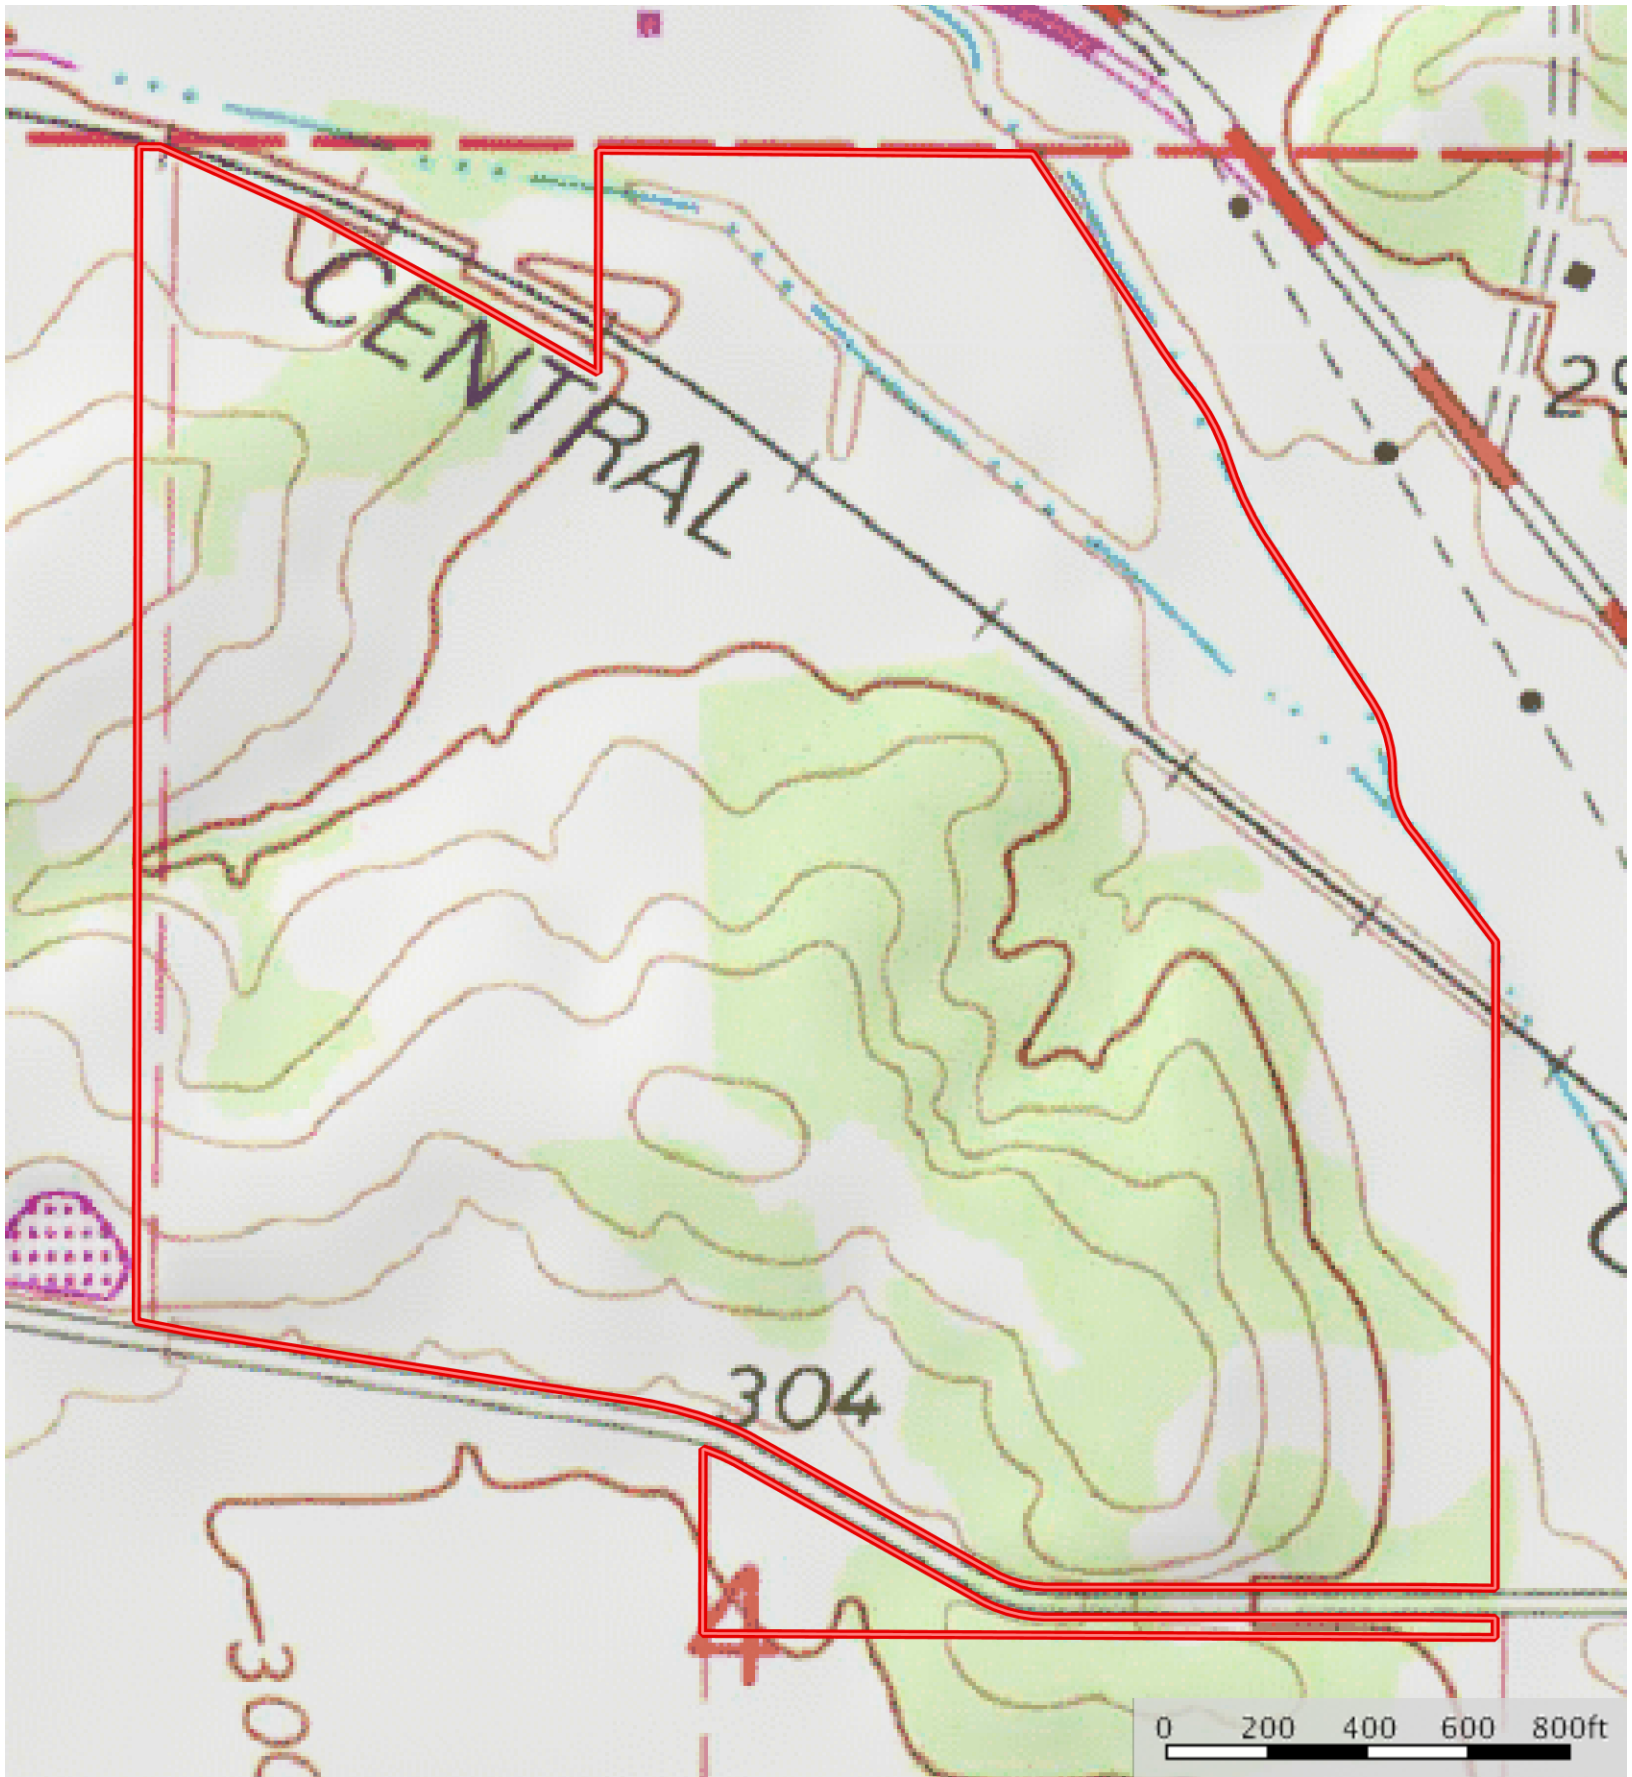

Holmes-105.5
Holmes County, Mississippi, 105.5 AC +/-

Google

imagery © 2019, Maxar Technologies, State of Arkansas, US

 Boundary

Holmes-105.5
Holmes County, Mississippi, 105.5 AC +/-

 Boundary

Holmes-105.5

Holmes County, Mississippi, 105.5 AC +/-

 Boundary