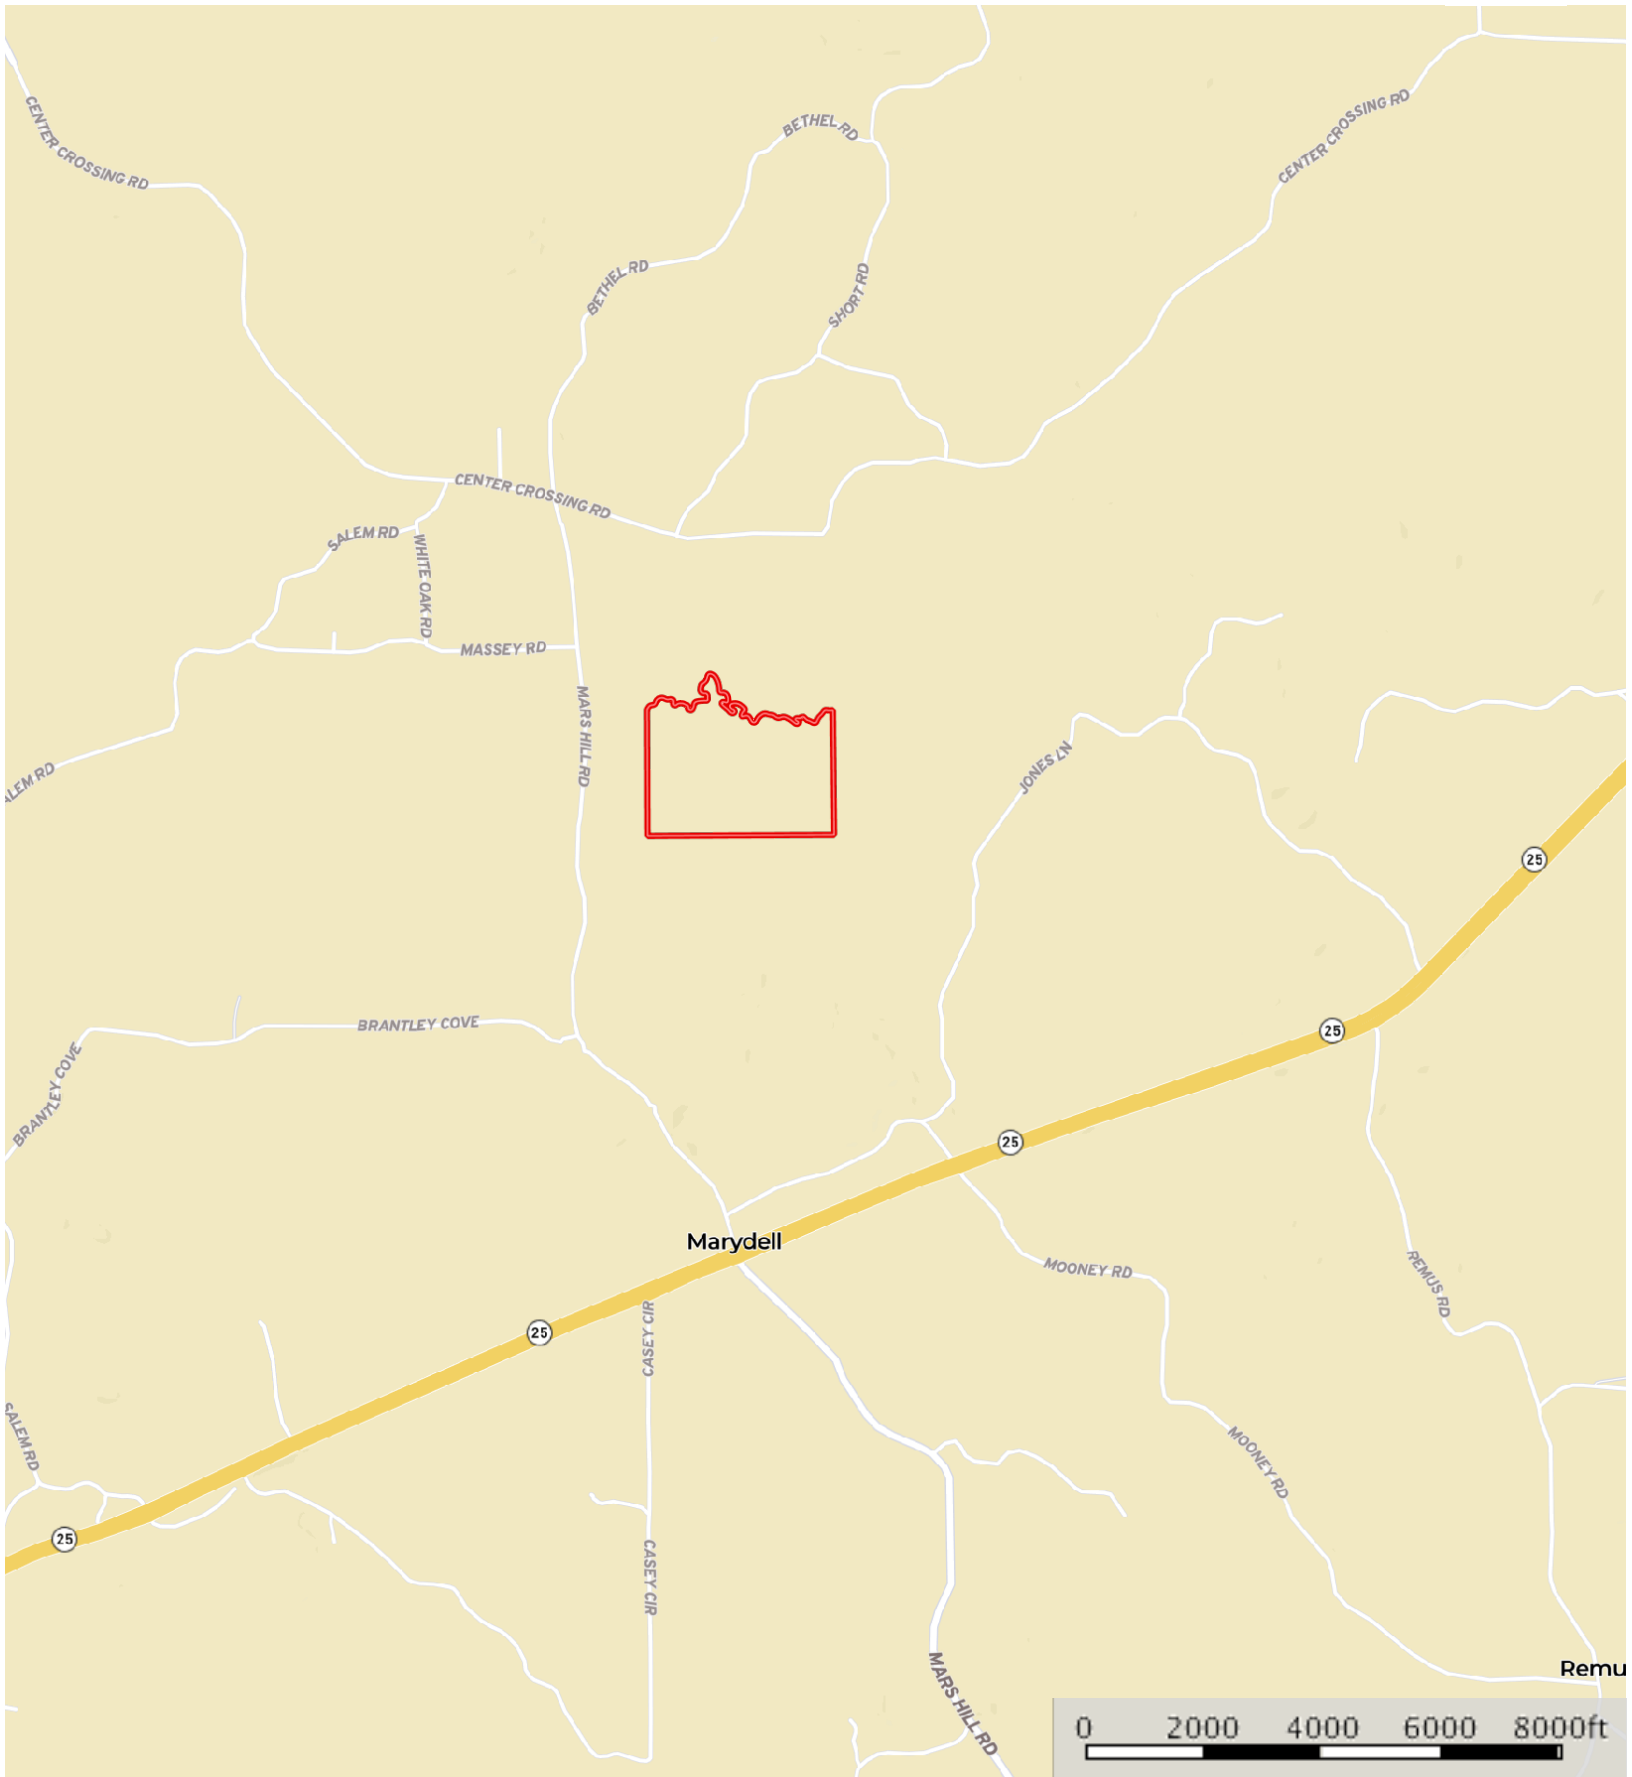

Leake.102

Leake County, Mississippi, 102 AC +/-

 Boundary

Google

Boundary

Leake.102
Leake County, Mississippi, 102 AC +/-

 Boundary