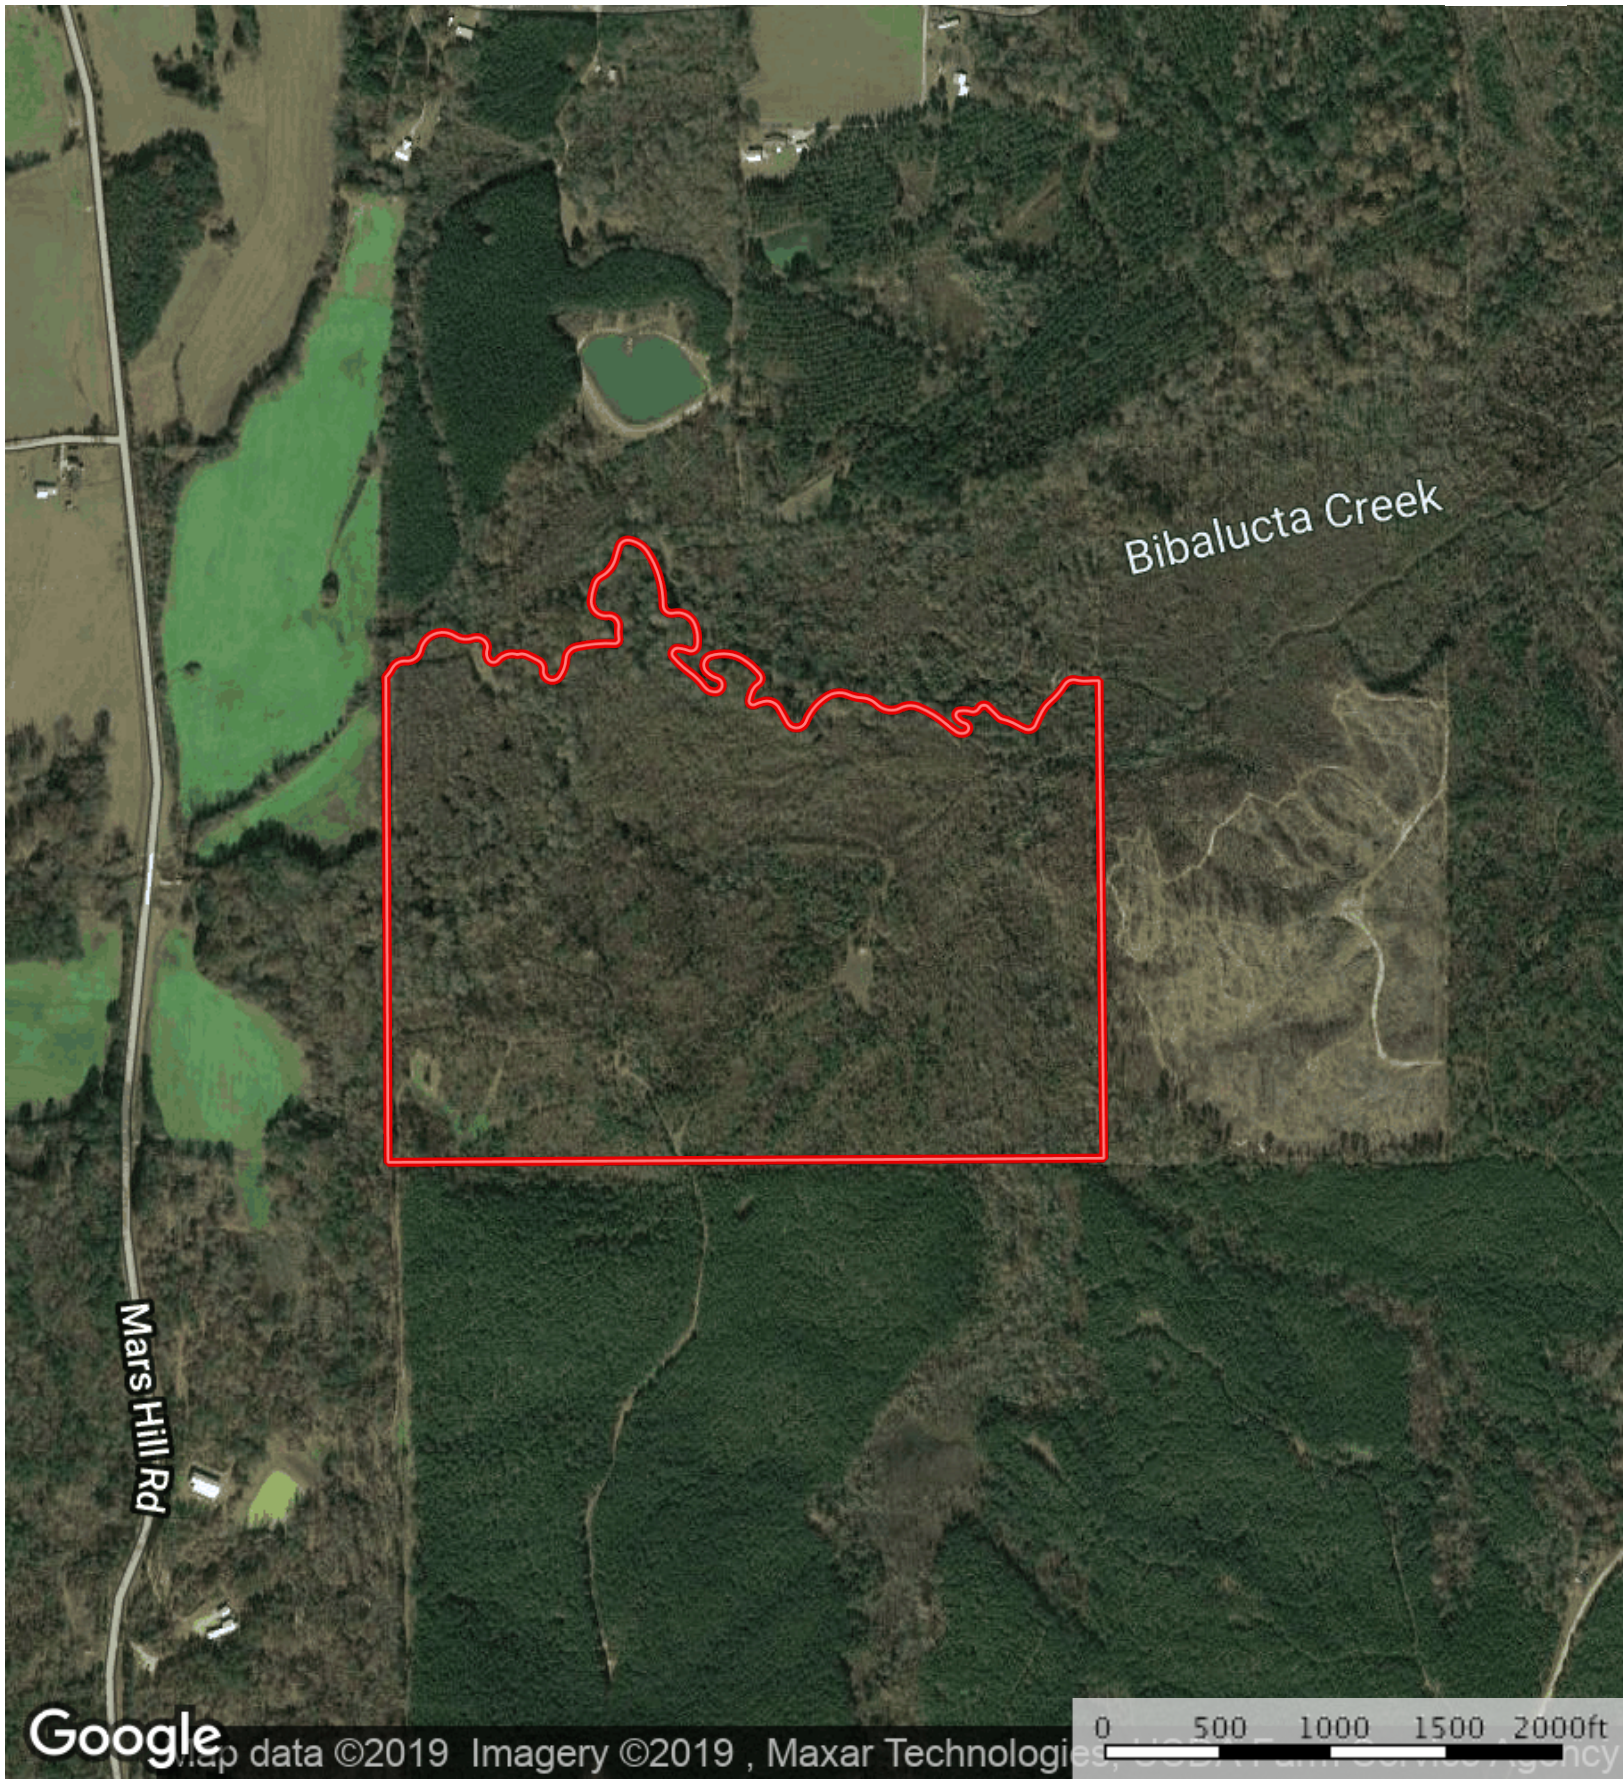

Leake.102

Leake County, Mississippi, 102 AC +/-

 Boundary

Google

Boundary

Leake.102
Leake County, Mississippi, 102 AC +/-

 Boundary