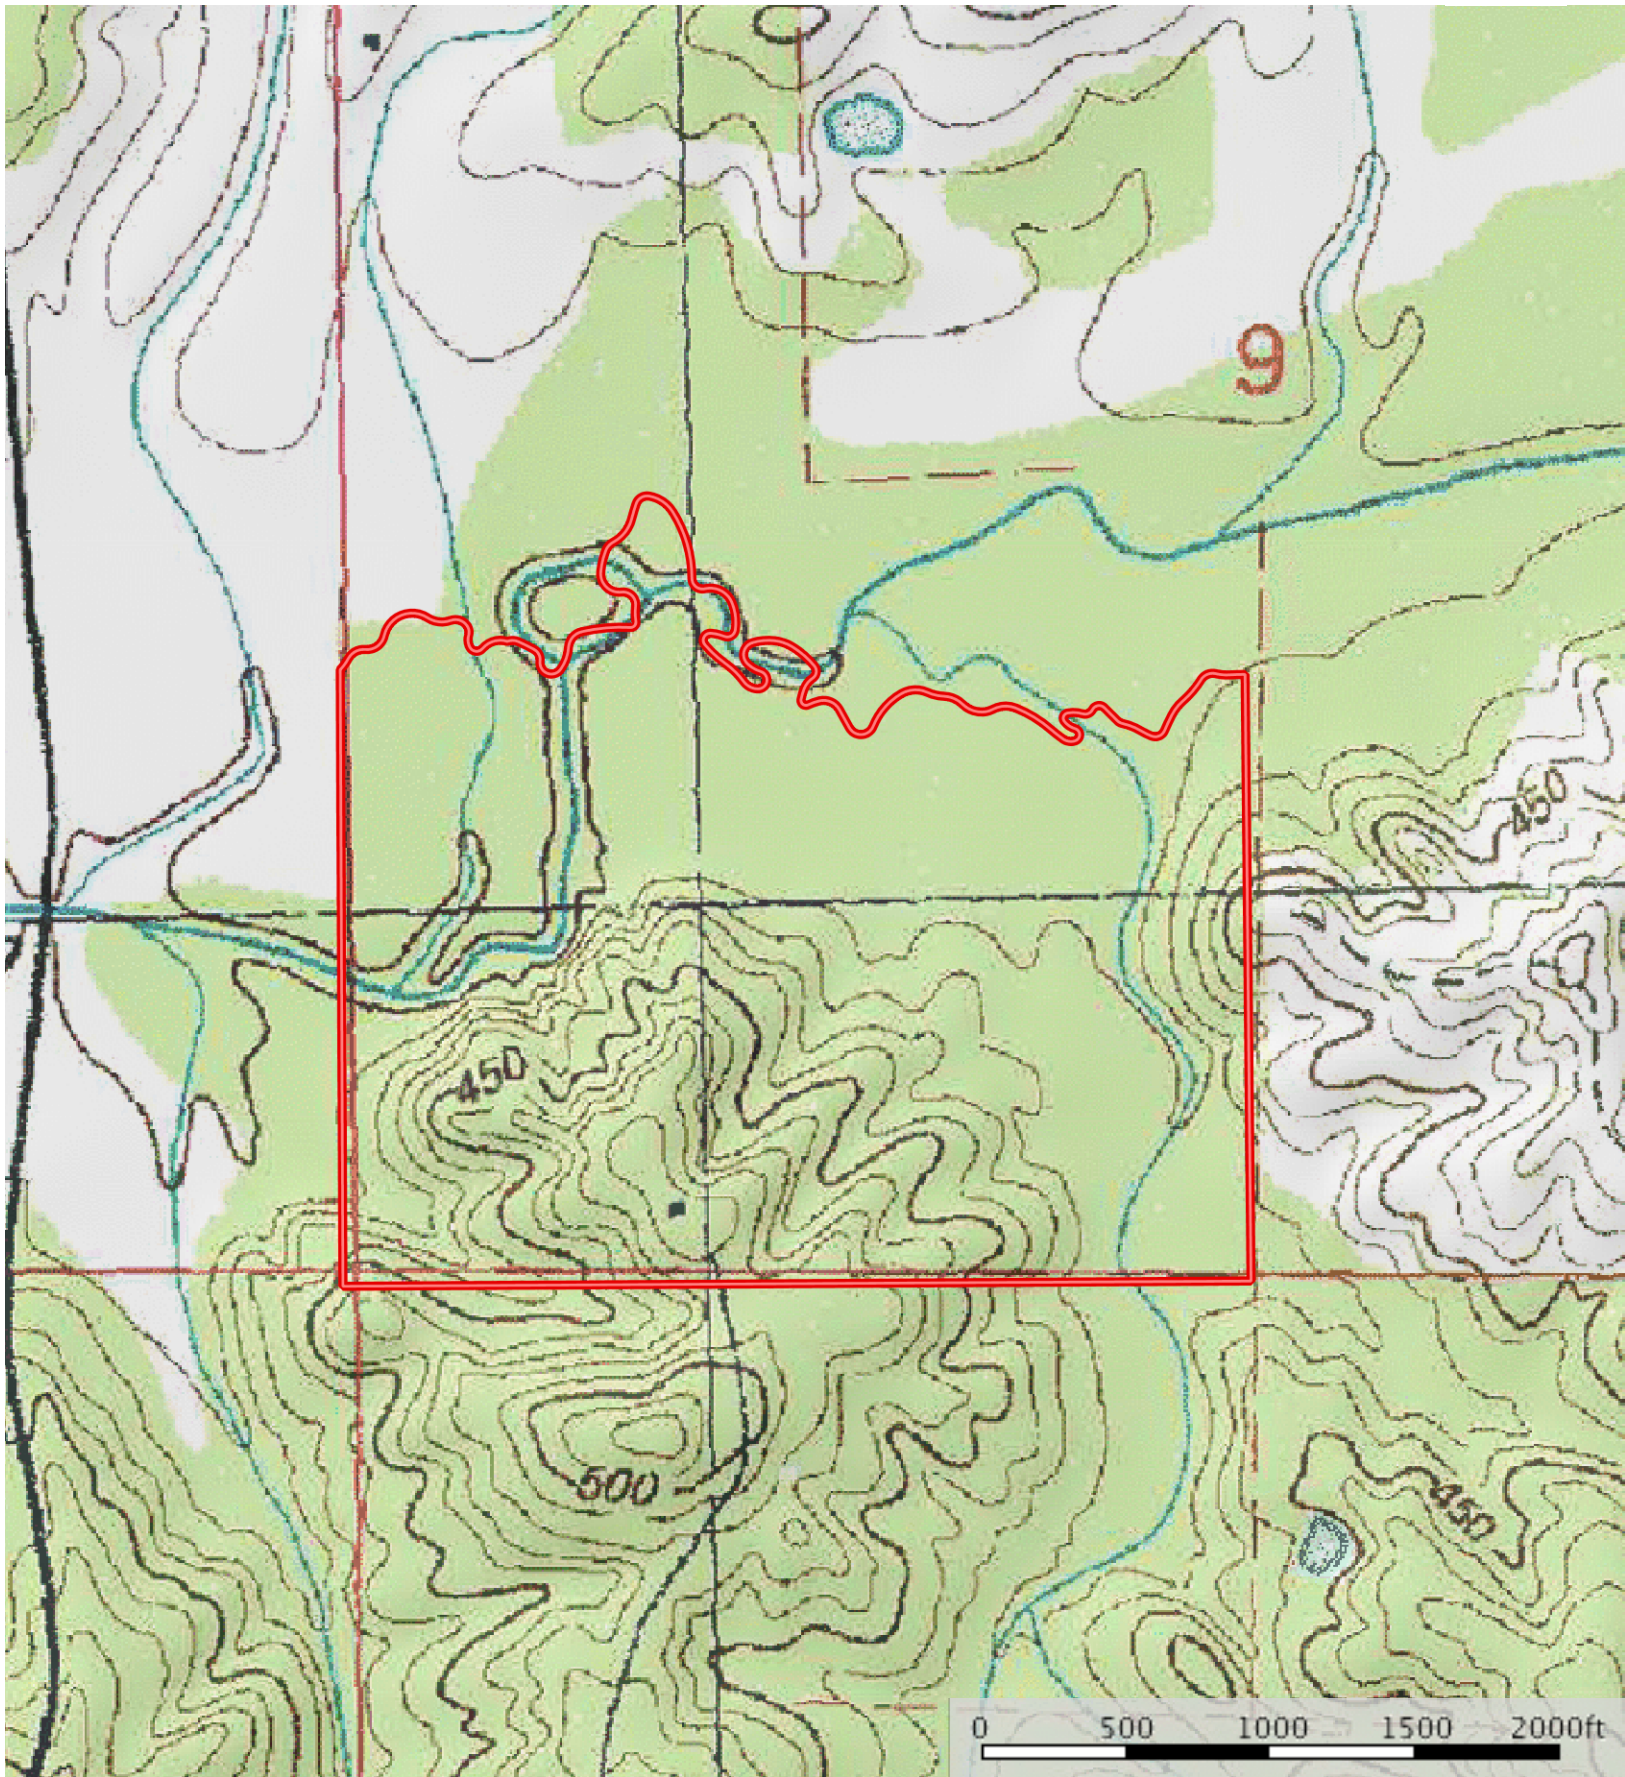

Leake.102

Leake County, Mississippi, 102 AC +/-

 Boundary

Google

Boundary

Leake.102
Leake County, Mississippi, 102 AC +/-

 Boundary