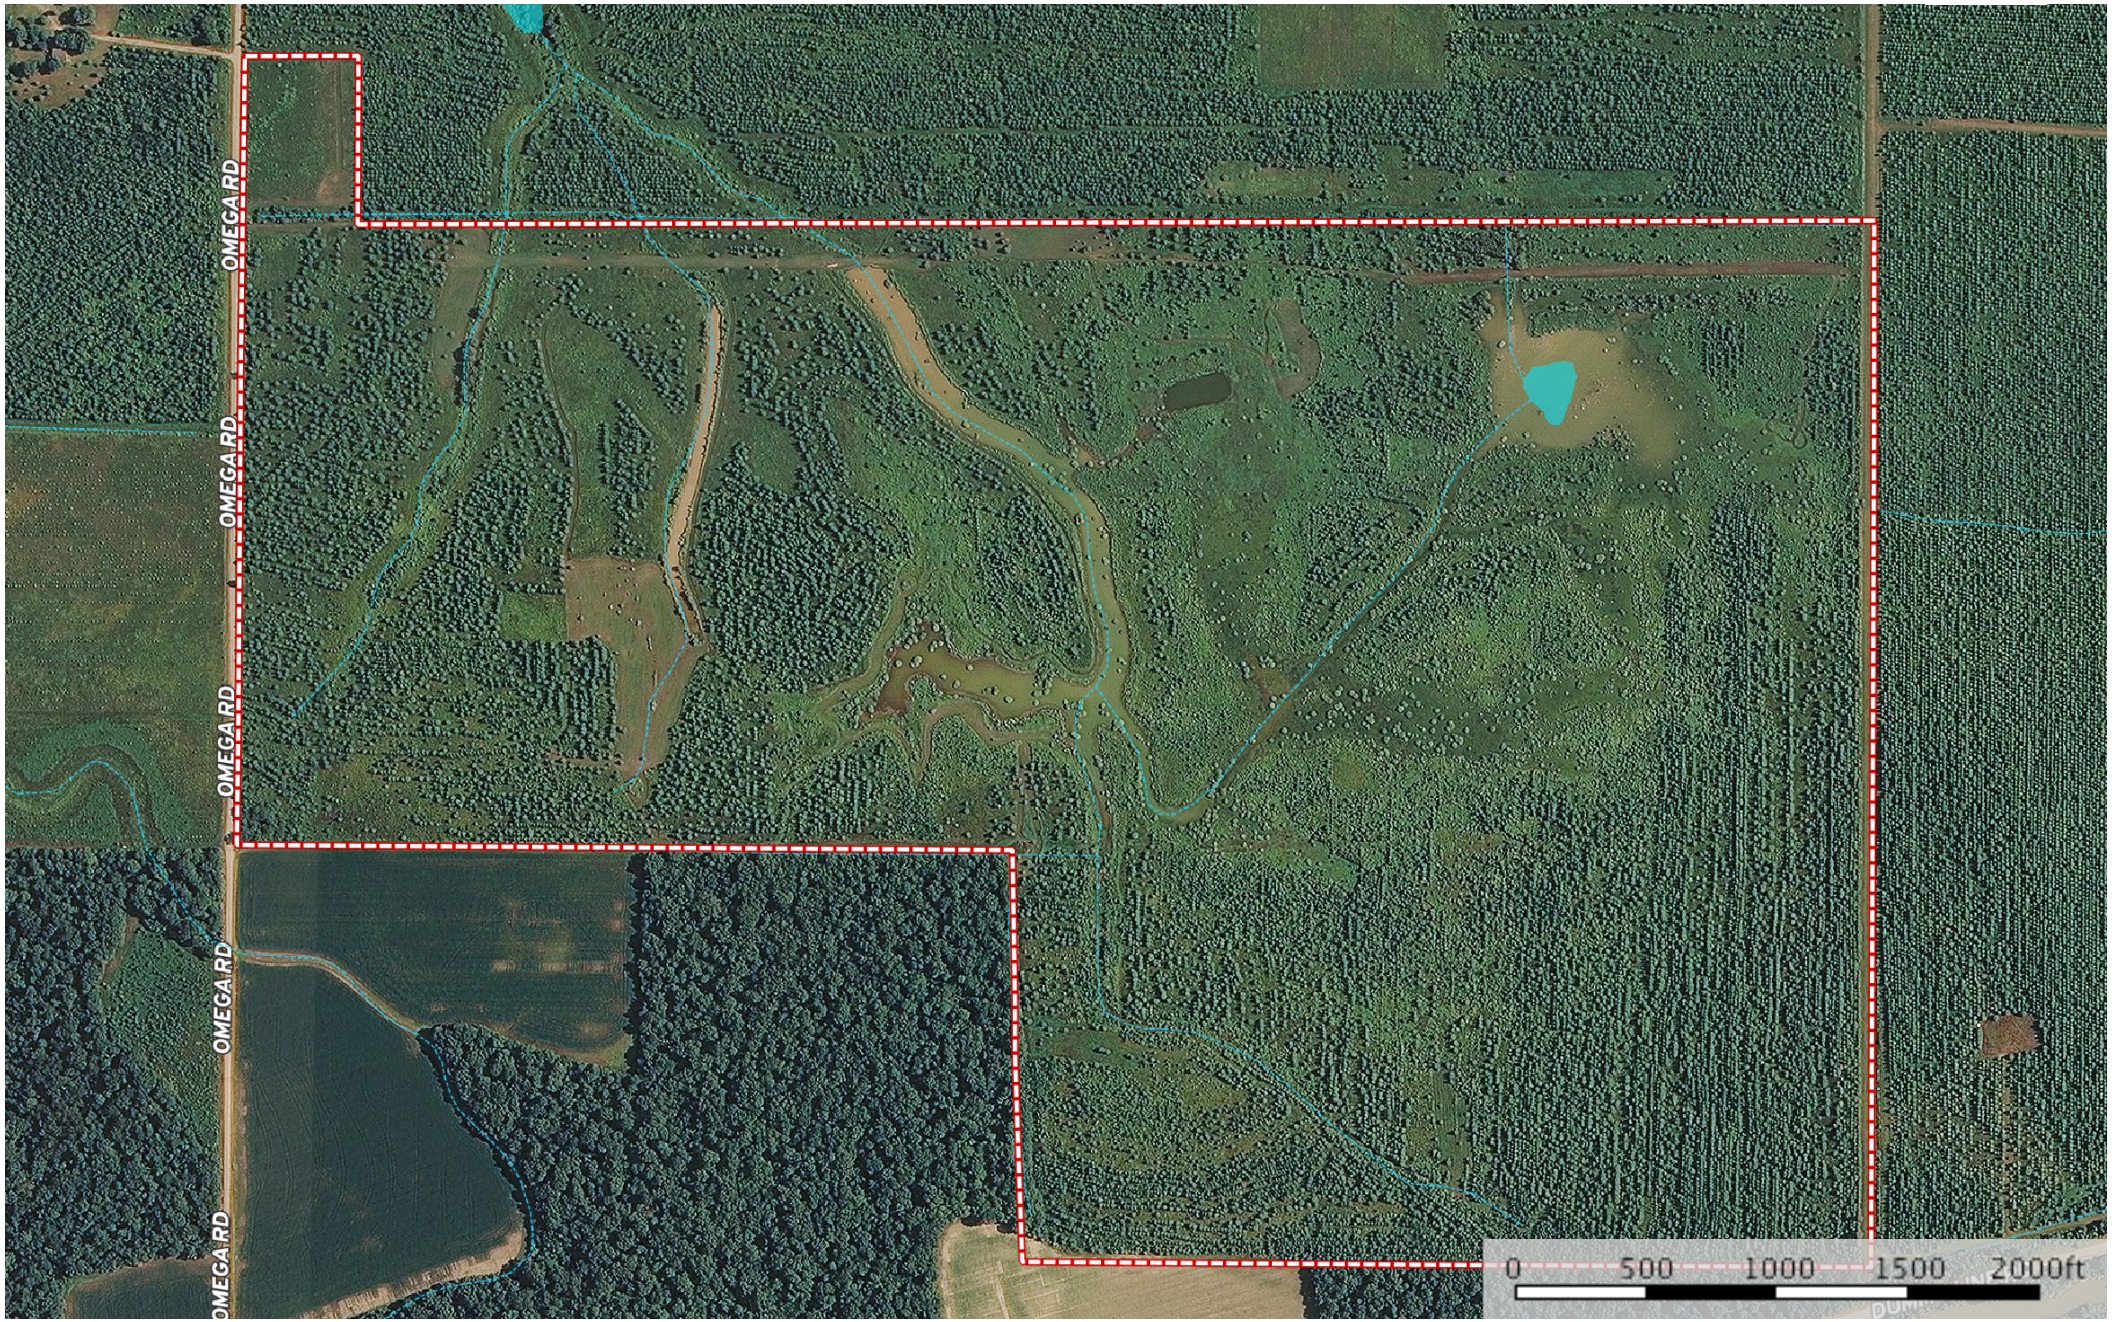

Sharkey.325

Sharkey County, Mississippi, 325 AC +/-

 Boundary

Sharkey.325

Sharkey County, Mississippi, 325 AC +/-

-  Boundary
-  Stream, Intermittent
-  River/Creek
-  Water Body

Sharkey.325

Sharkey County, Mississippi, 325 AC +/-

- Boundary
- Stream, Intermittent
- River/Creek
- Water Body