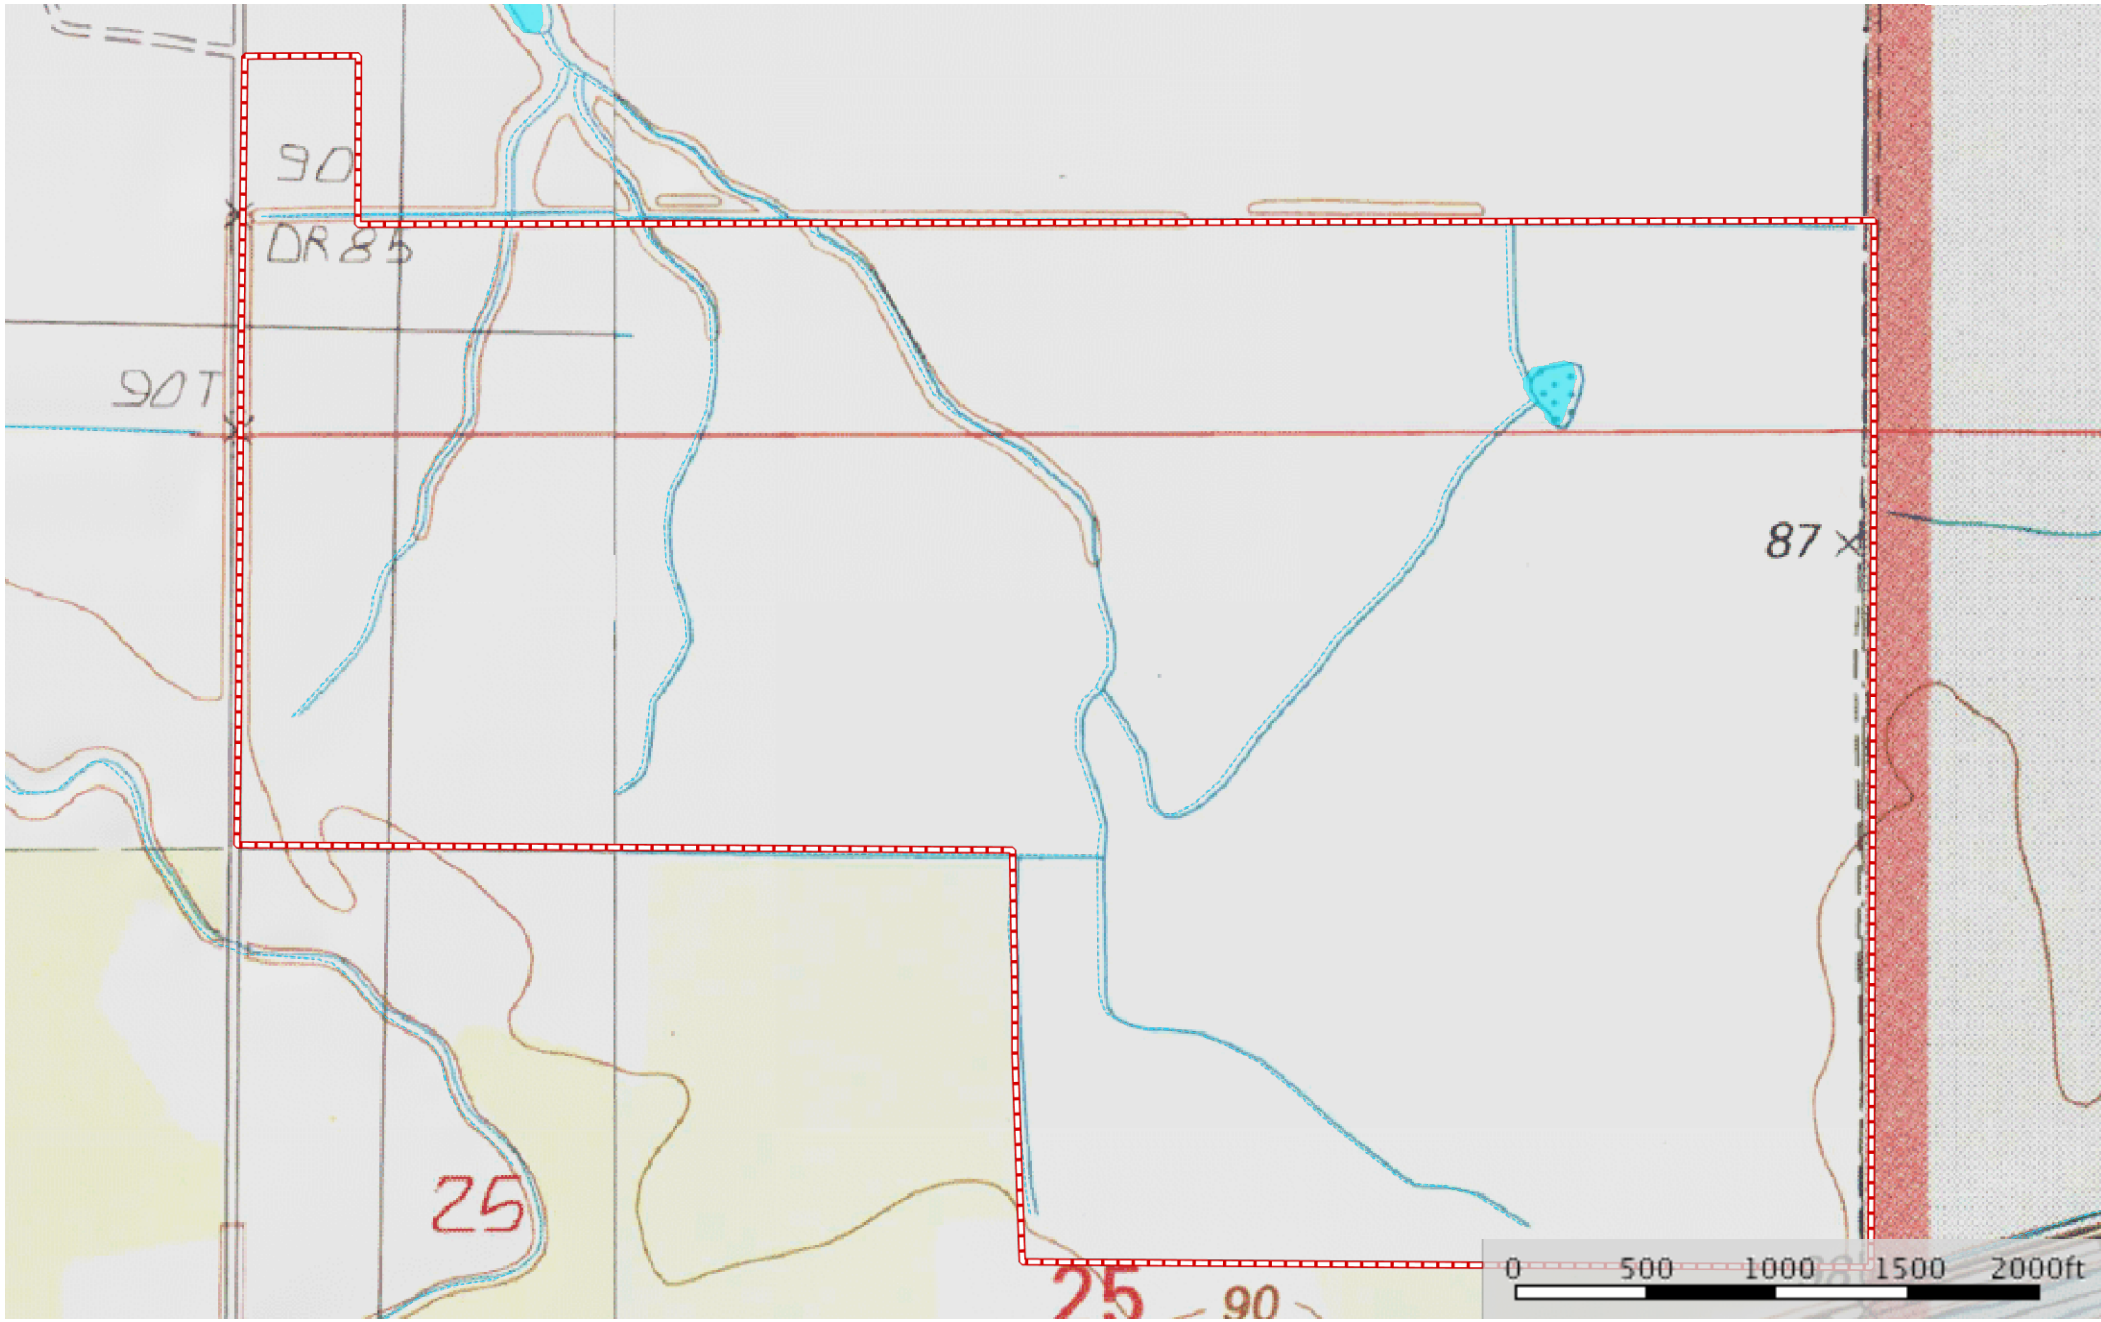

Sharkey.325

Sharkey County, Mississippi, 325 AC +/-

 Boundary

Sharkey.325

Sharkey County, Mississippi, 325 AC +/-

-  Boundary
-  Stream, Intermittent
-  River/Creek
-  Water Body

Sharkey.325

Sharkey County, Mississippi, 325 AC +/-

- Boundary
- Stream, Intermittent
- River/Creek
- Water Body