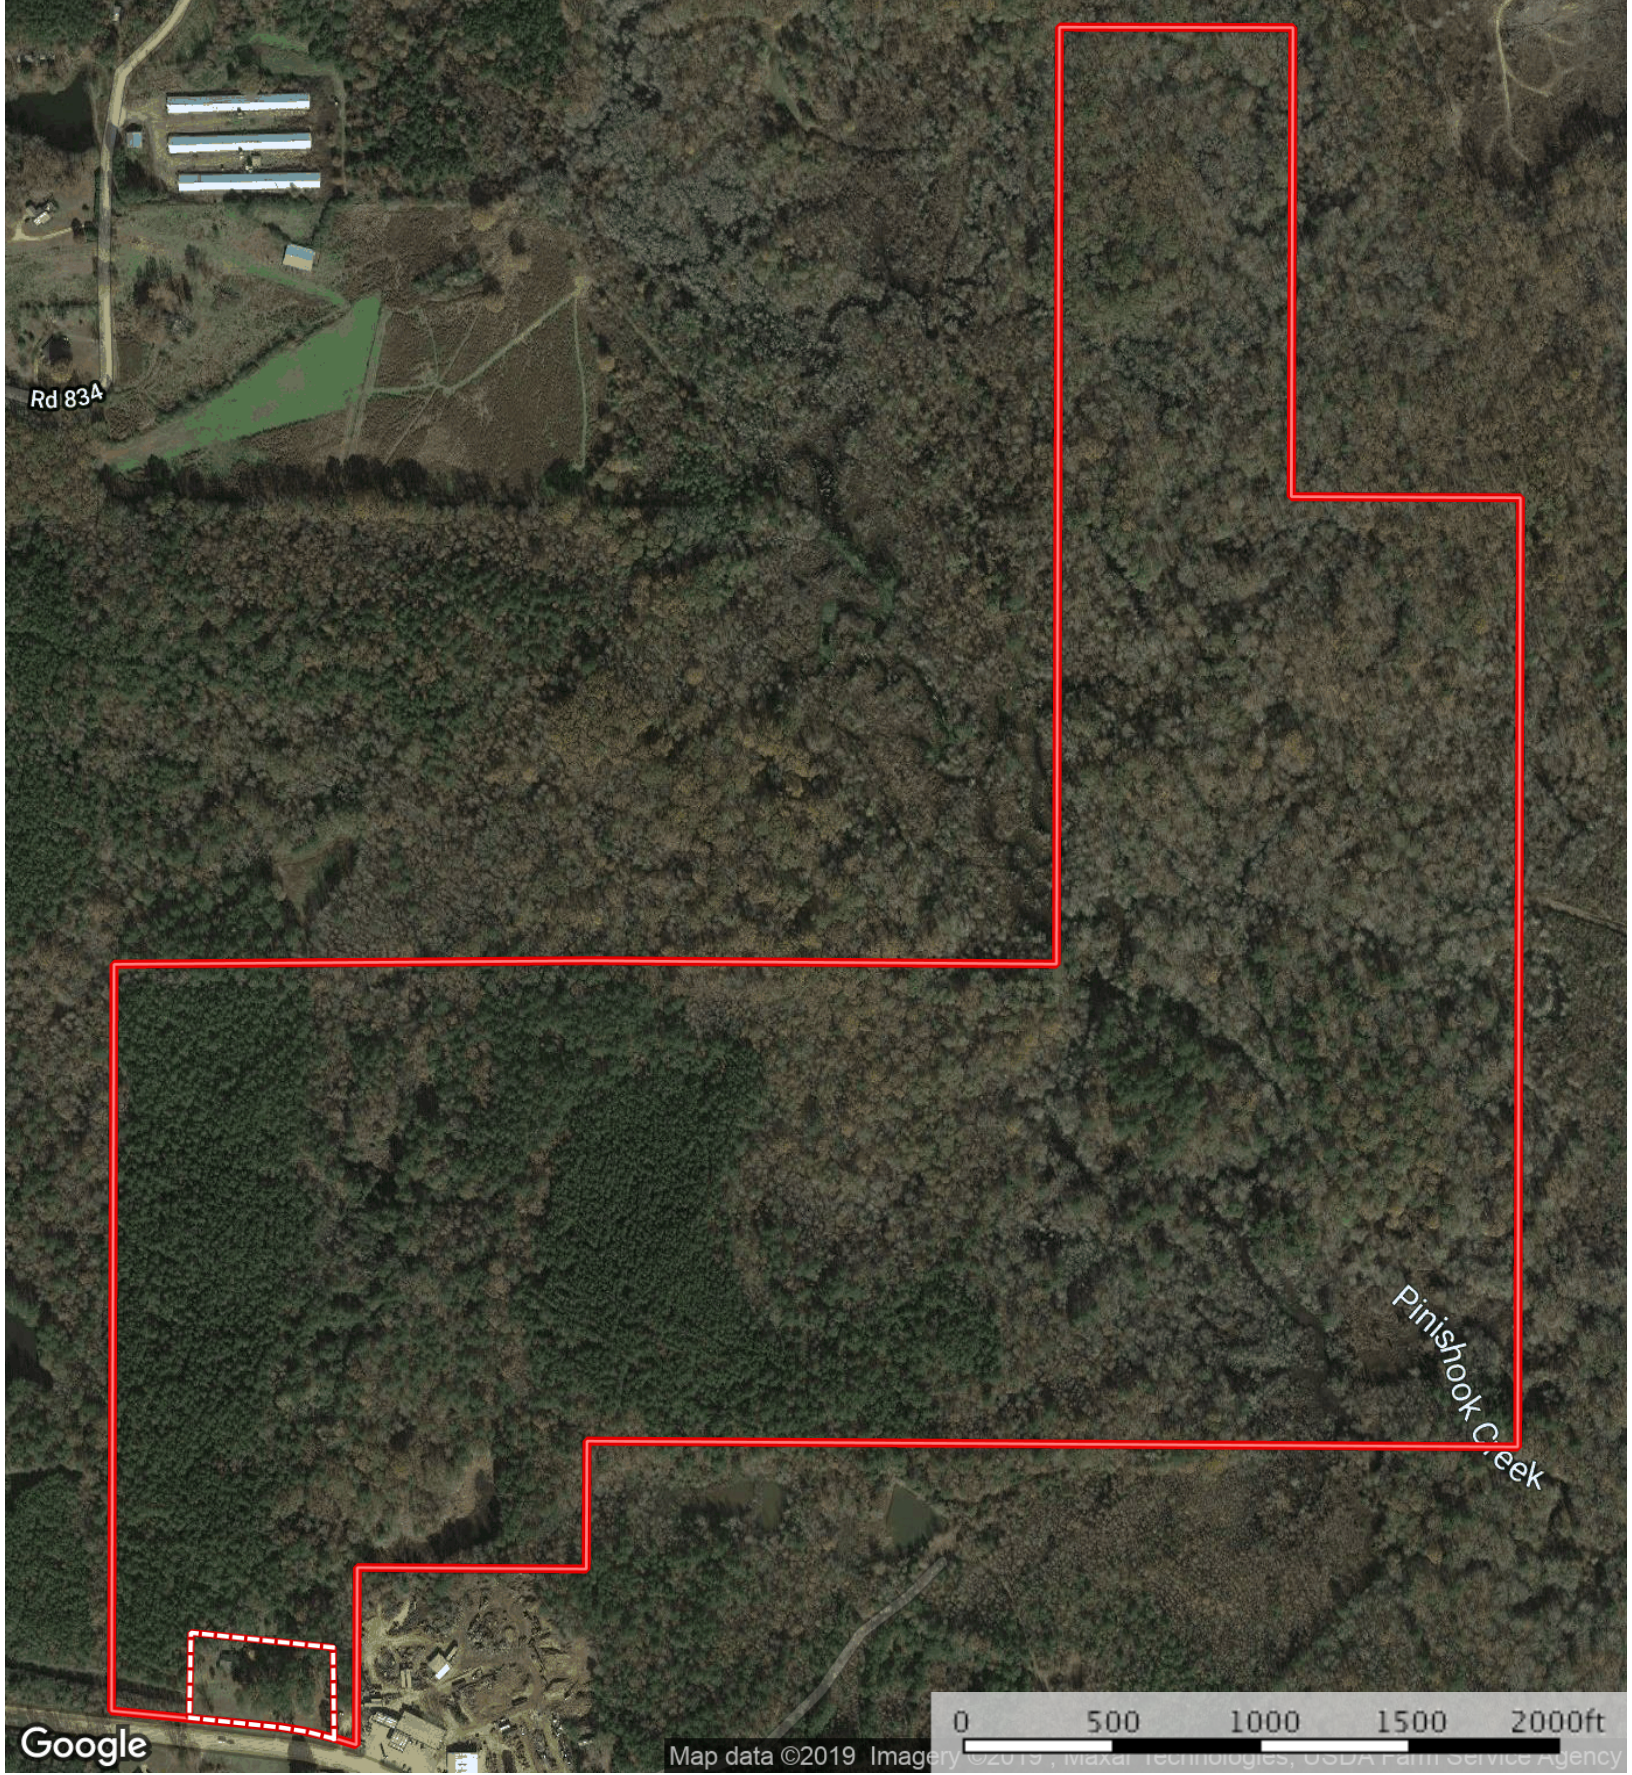

Neshoba.200

Neshoba County, Mississippi, 200 AC +/-

 Boundary  Boundary

Neshoba.200
Neshoba County, Mississippi, 200 AC +/-

□ Boundary □ Boundary

Neshoba.200
Neshoba County, Mississippi, 200 AC +/-

Rd 83A

Pinishook Creek

0 500 1000 1500 2000ft

Google

Map data ©2019 Imagery ©2019, Maxar Technologies, USDA Farm Service Agency

 Boundary  Boundary