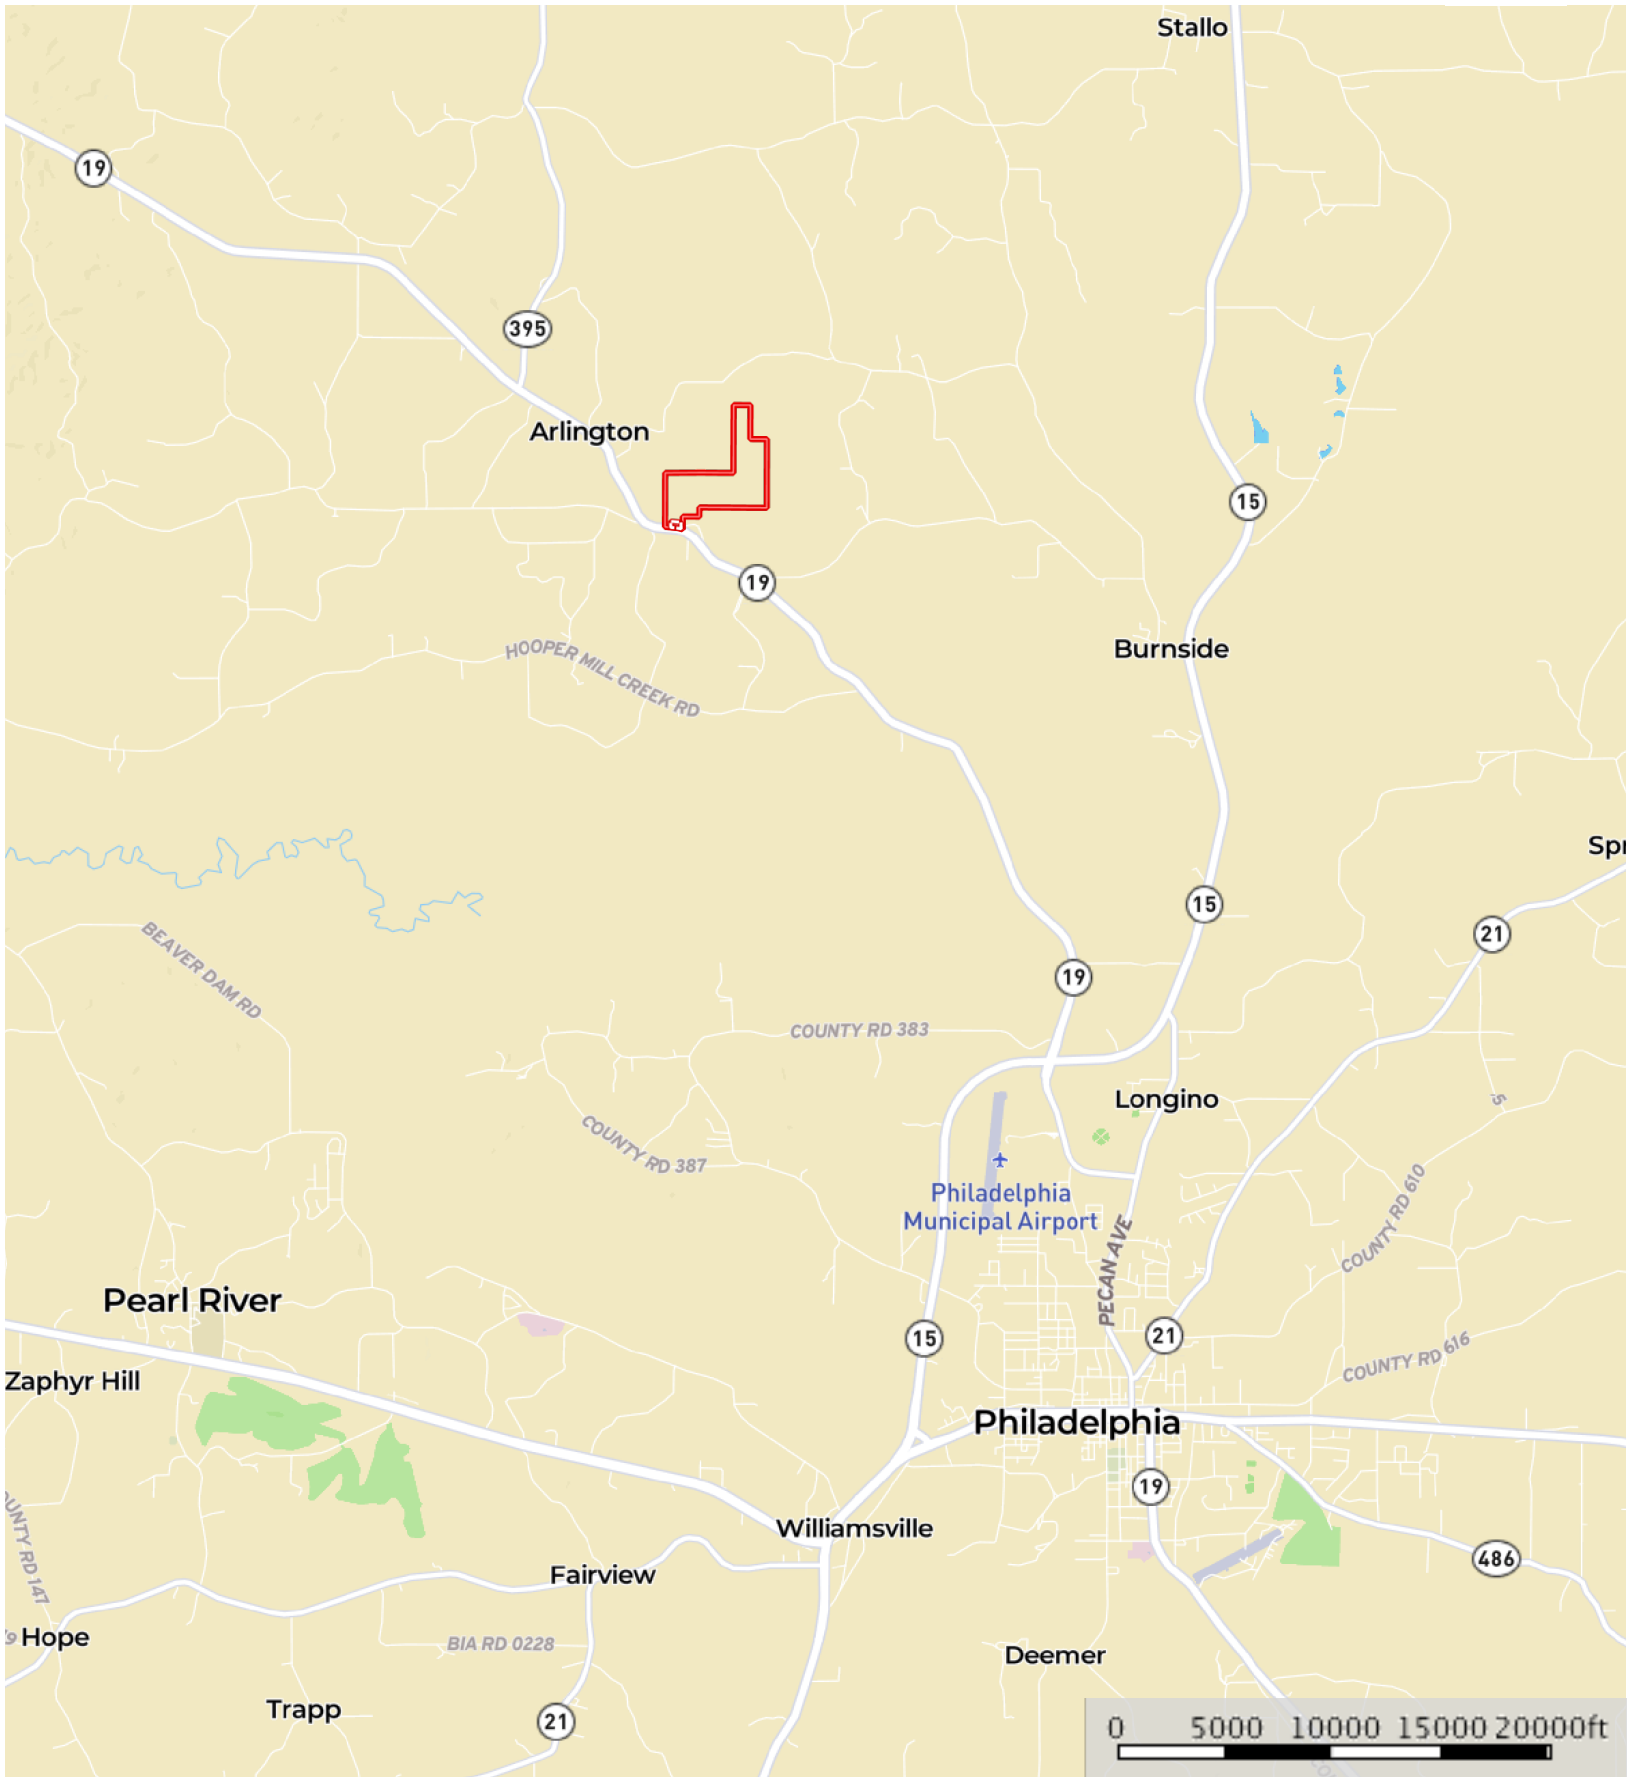

Neshoba.200

Neshoba County, Mississippi, 200 AC +/-

 Boundary  Boundary

Neshoba.200
Neshoba County, Mississippi, 200 AC +/-

□ Boundary □ Boundary

Neshoba.200
Neshoba County, Mississippi, 200 AC +/-

Rd 83A

Pinishook Creek

0 500 1000 1500 2000ft

Google

Map data ©2019 Imagery ©2019, Maxar Technologies, USDA Farm Service Agency

 Boundary  Boundary