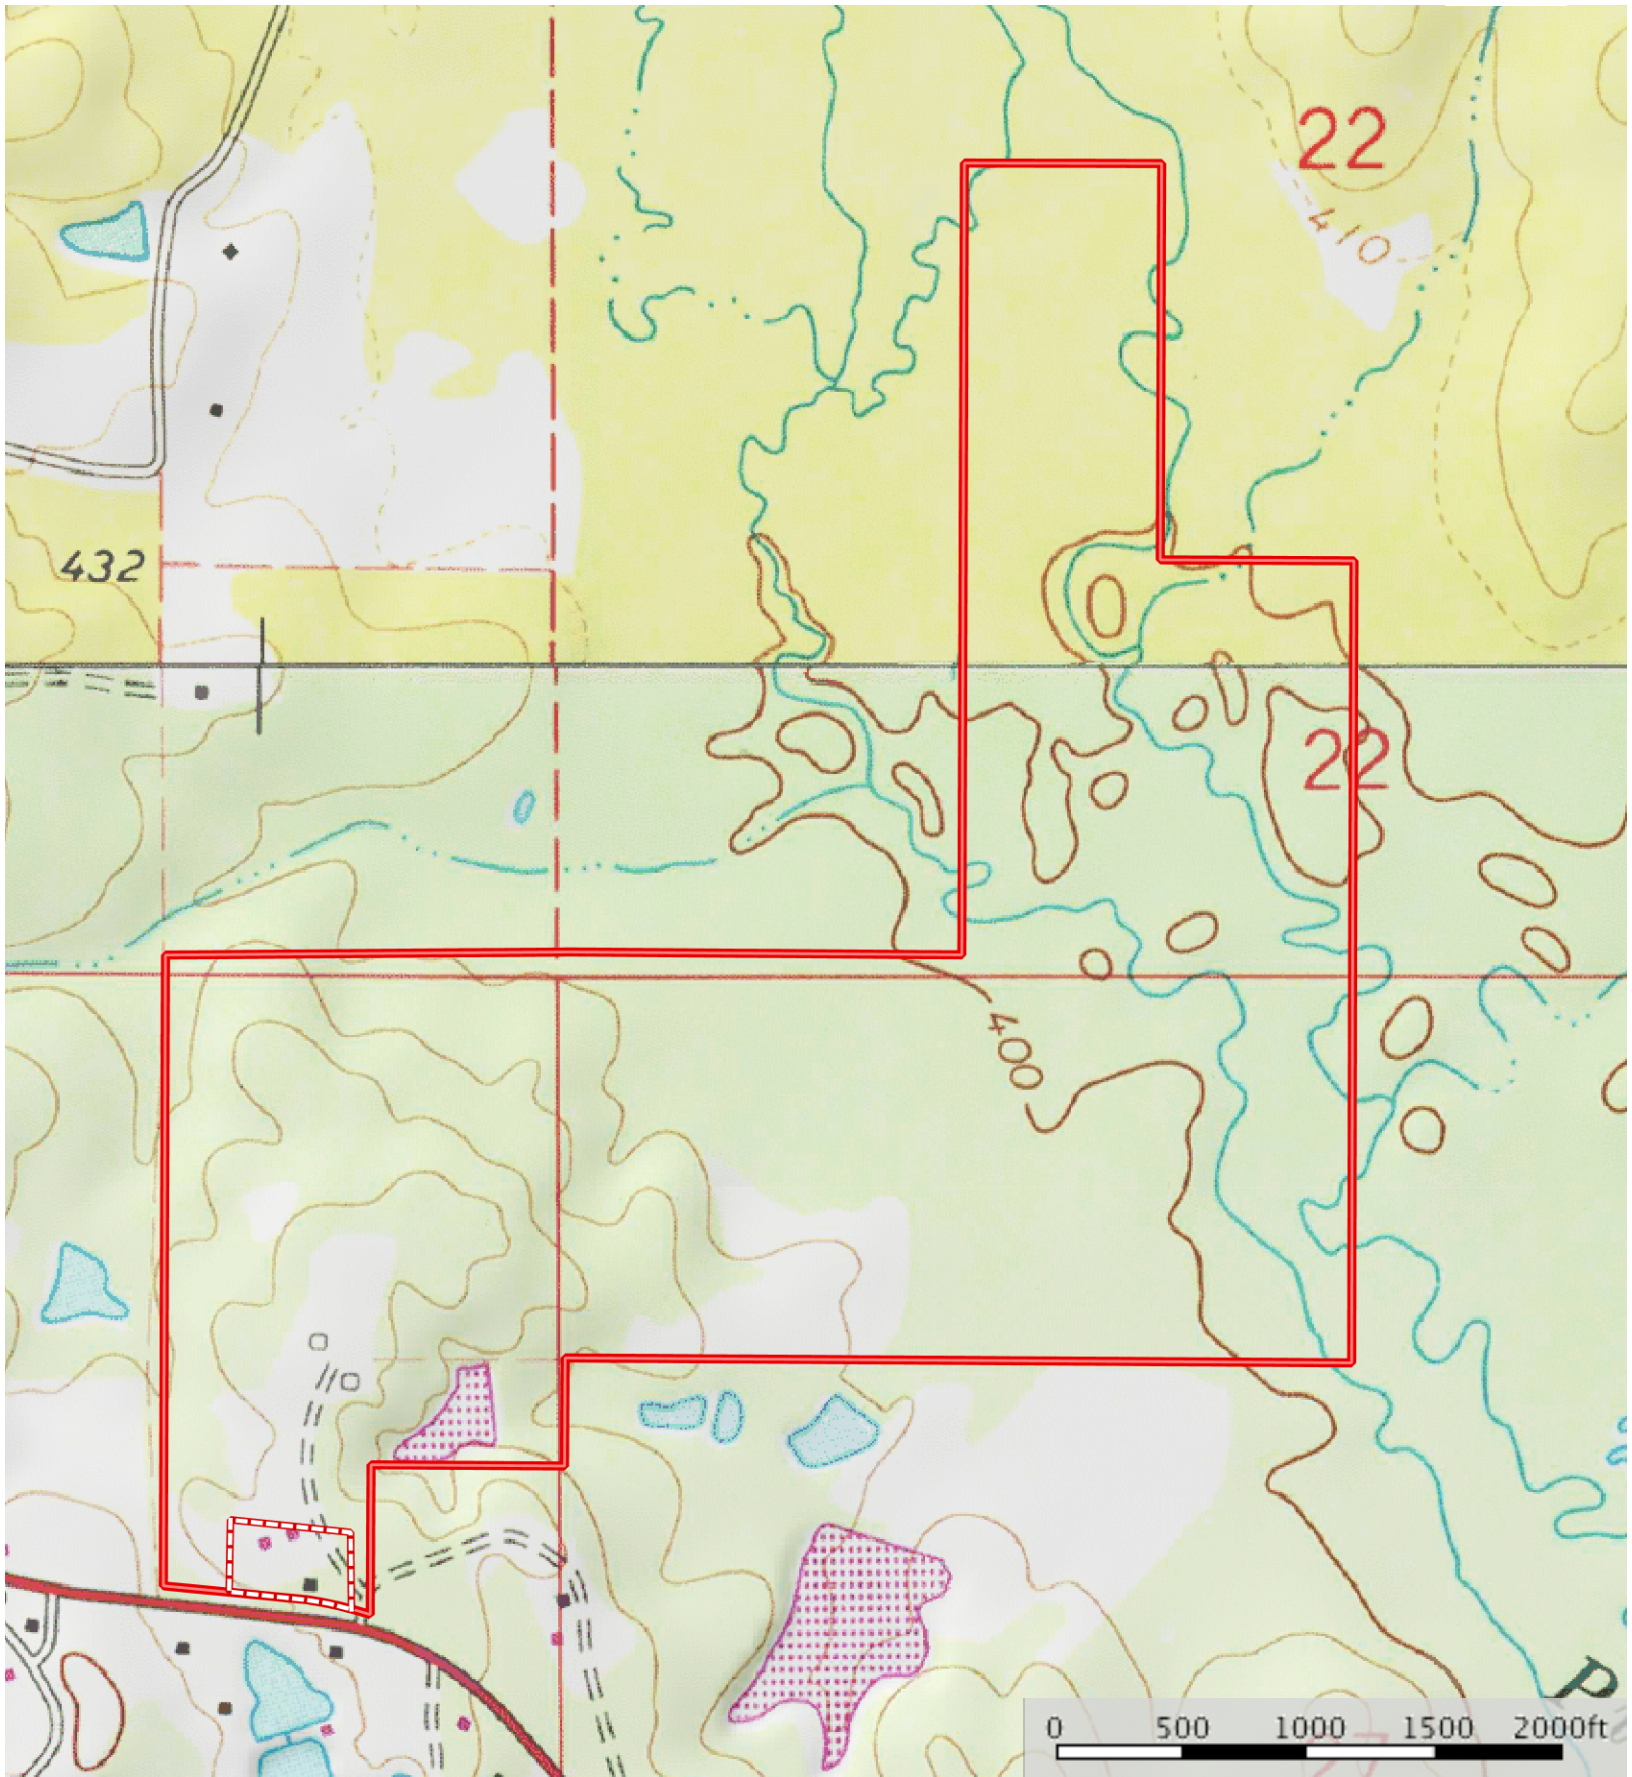

Neshoba.200

Neshoba County, Mississippi, 200 AC +/-

 Boundary  Boundary

Neshoba.200
Neshoba County, Mississippi, 200 AC +/-

□ Boundary □ Boundary

Neshoba.200
Neshoba County, Mississippi, 200 AC +/-

Rd 83A

Pinishook Creek

0 500 1000 1500 2000ft

Google

Map data ©2019 Imagery ©2019, Maxar Technologies, USDA Farm Service Agency

 Boundary  Boundary