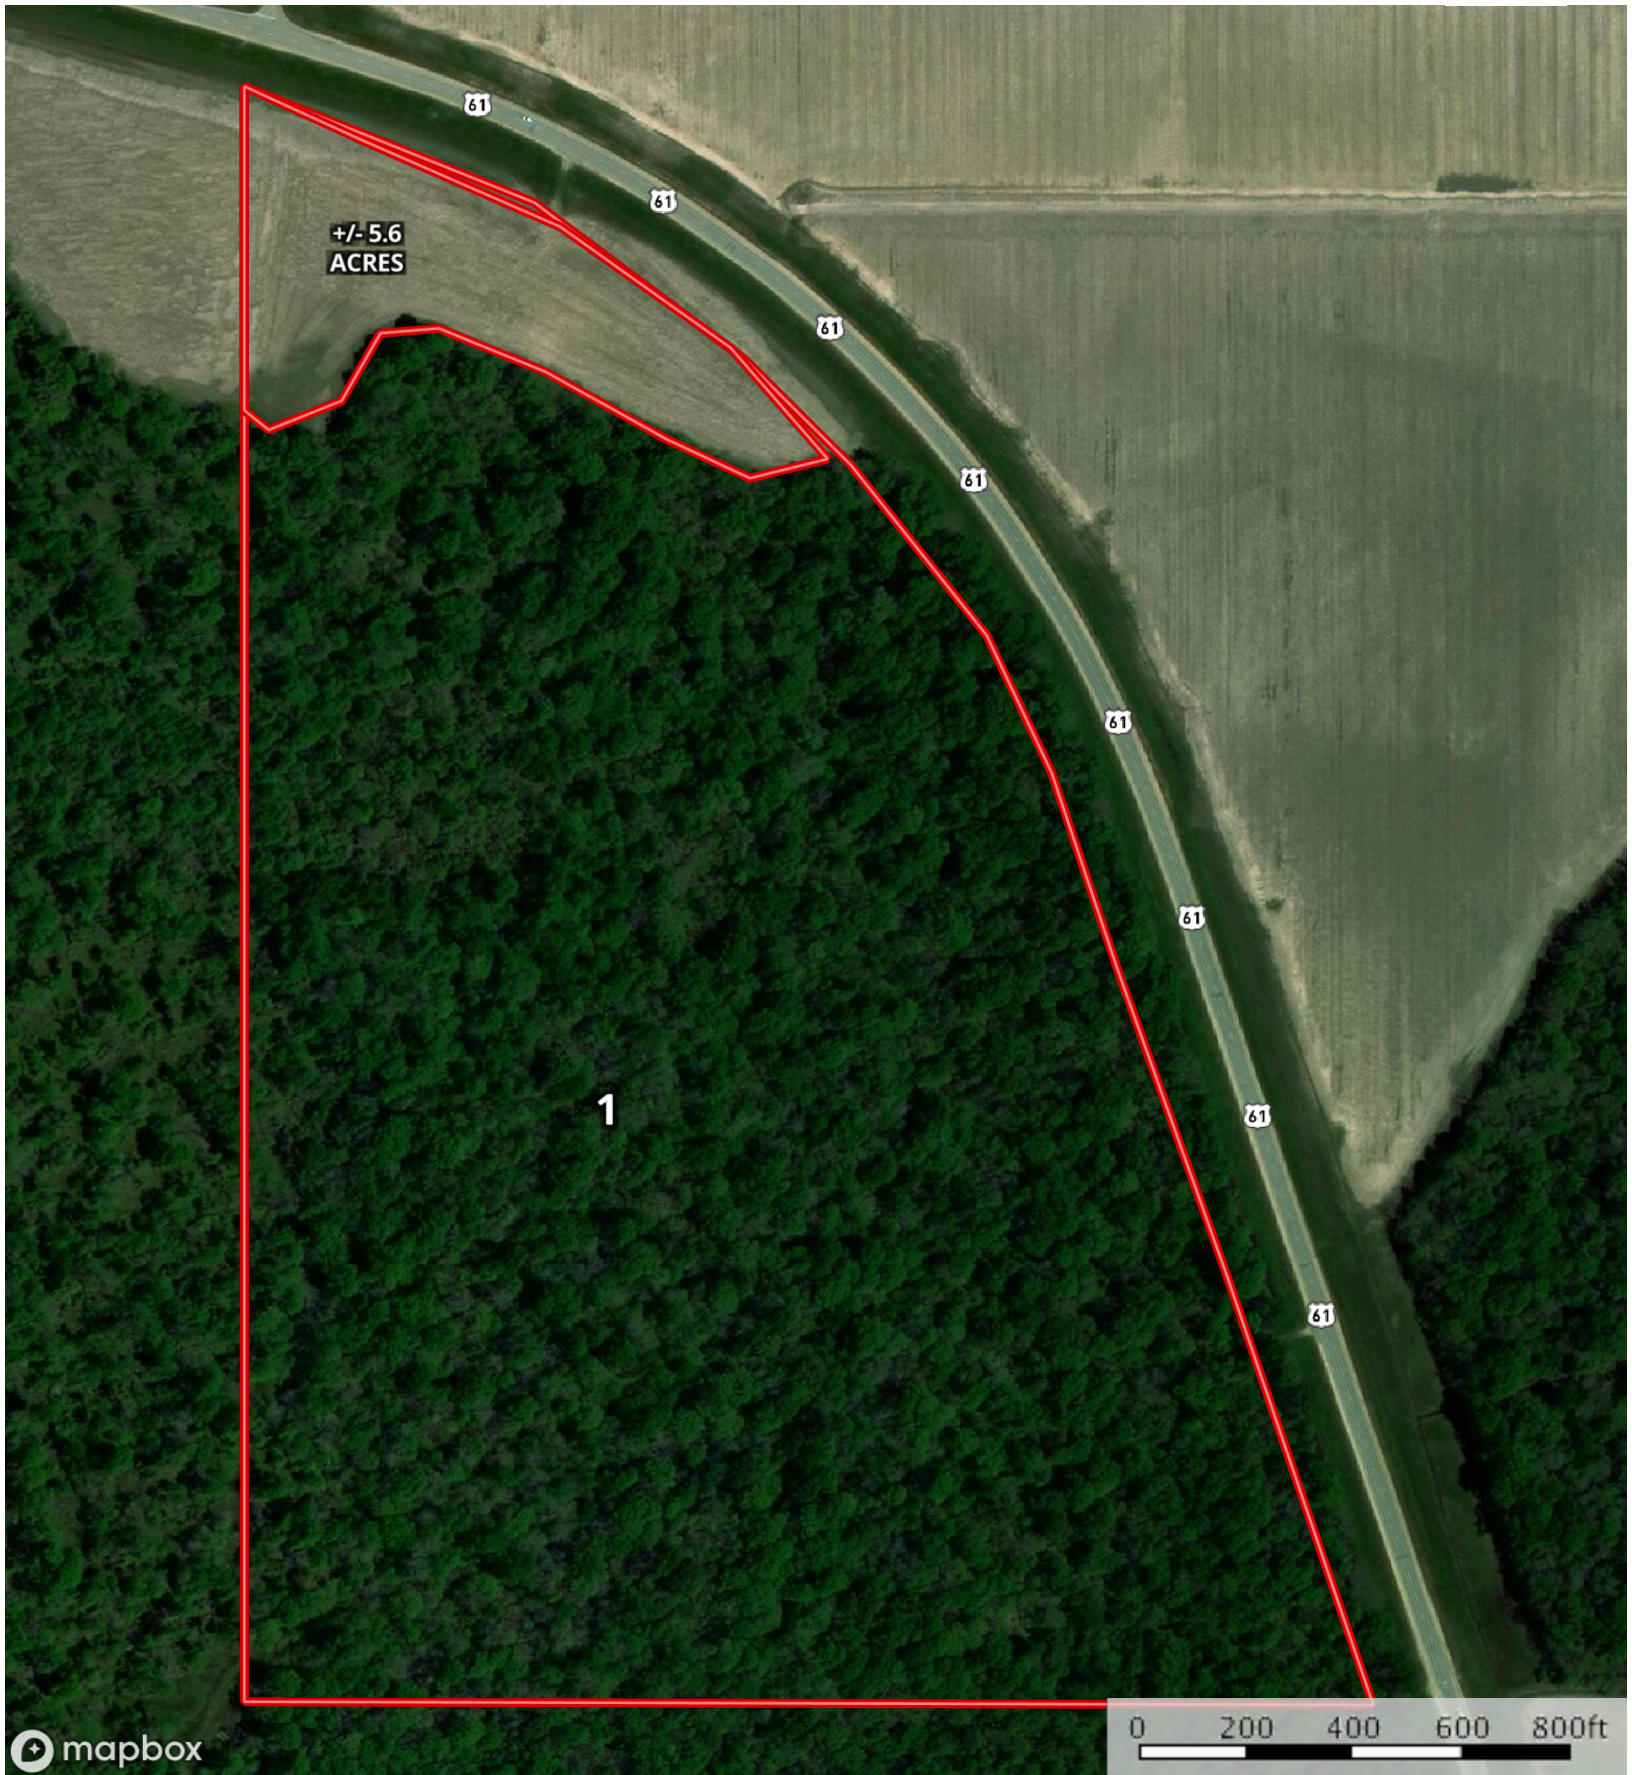

Omega 3B

Sharkey County, Mississippi, 70 AC +/-

 Farmland

Omega 3B
Sharkey County, Mississippi, 70 AC +/-

mapbox

0 200 400 600 800ft

Farmland

Omega 3B
Sharkey County, Mississippi, 70 AC +/-

+/-5.6
ACRES

1

TION
TION