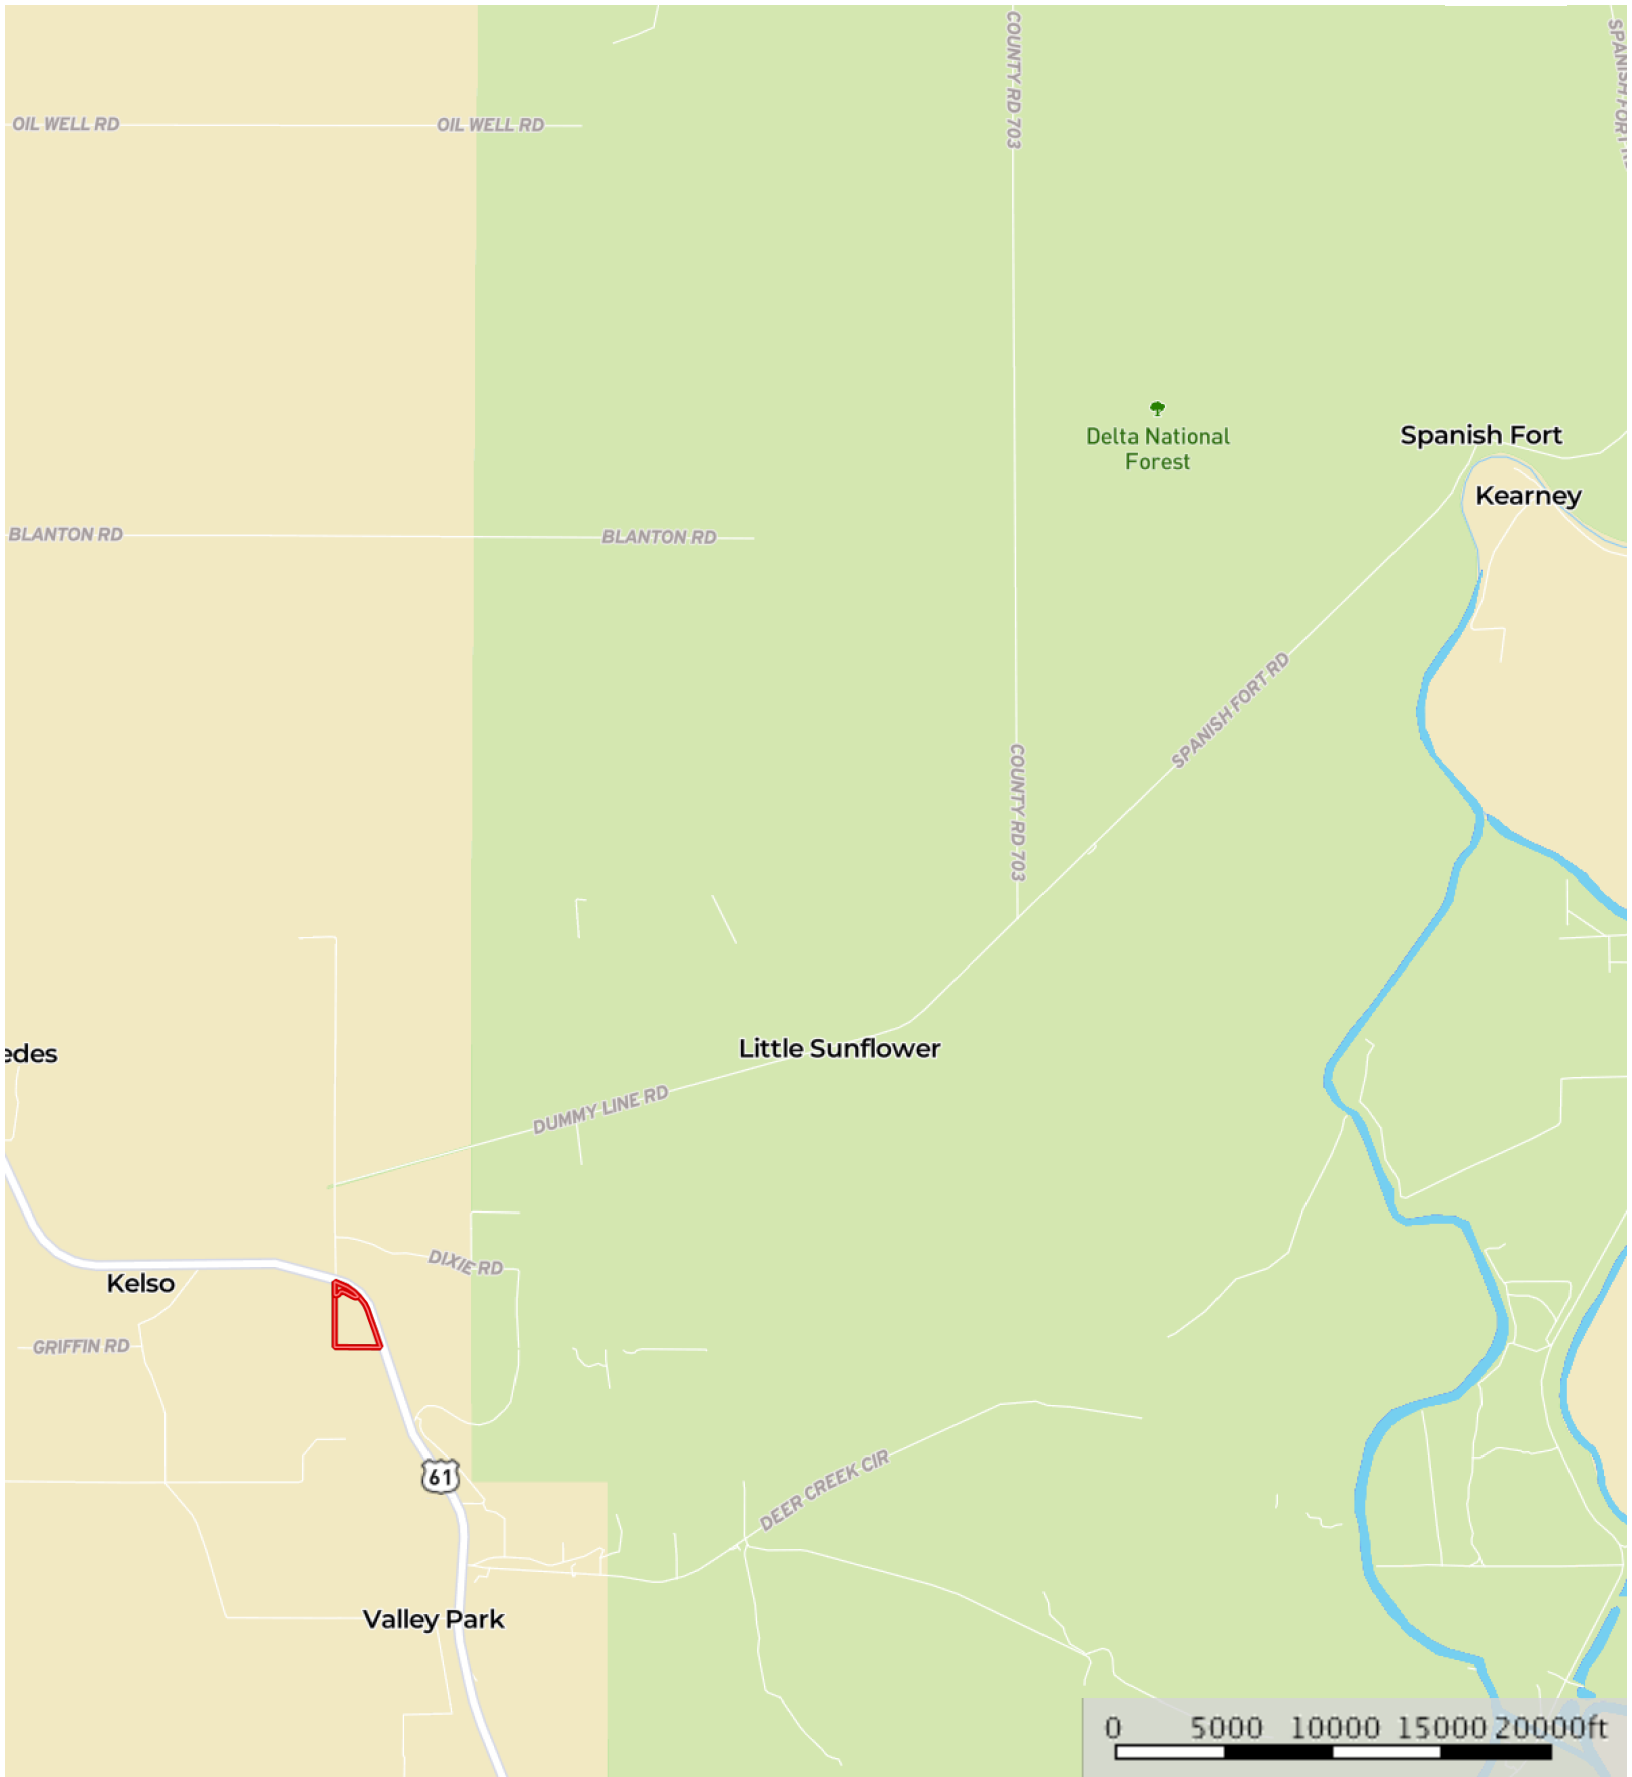

Omega 3B

Sharkey County, Mississippi, 70 AC +/-

 Farmland

Omega 3B
Sharkey County, Mississippi, 70 AC +/-

mapbox

0 200 400 600 800ft

Farmland

Omega 3B
Sharkey County, Mississippi, 70 AC +/-

+/-5.6
ACRES

1

TION
TION