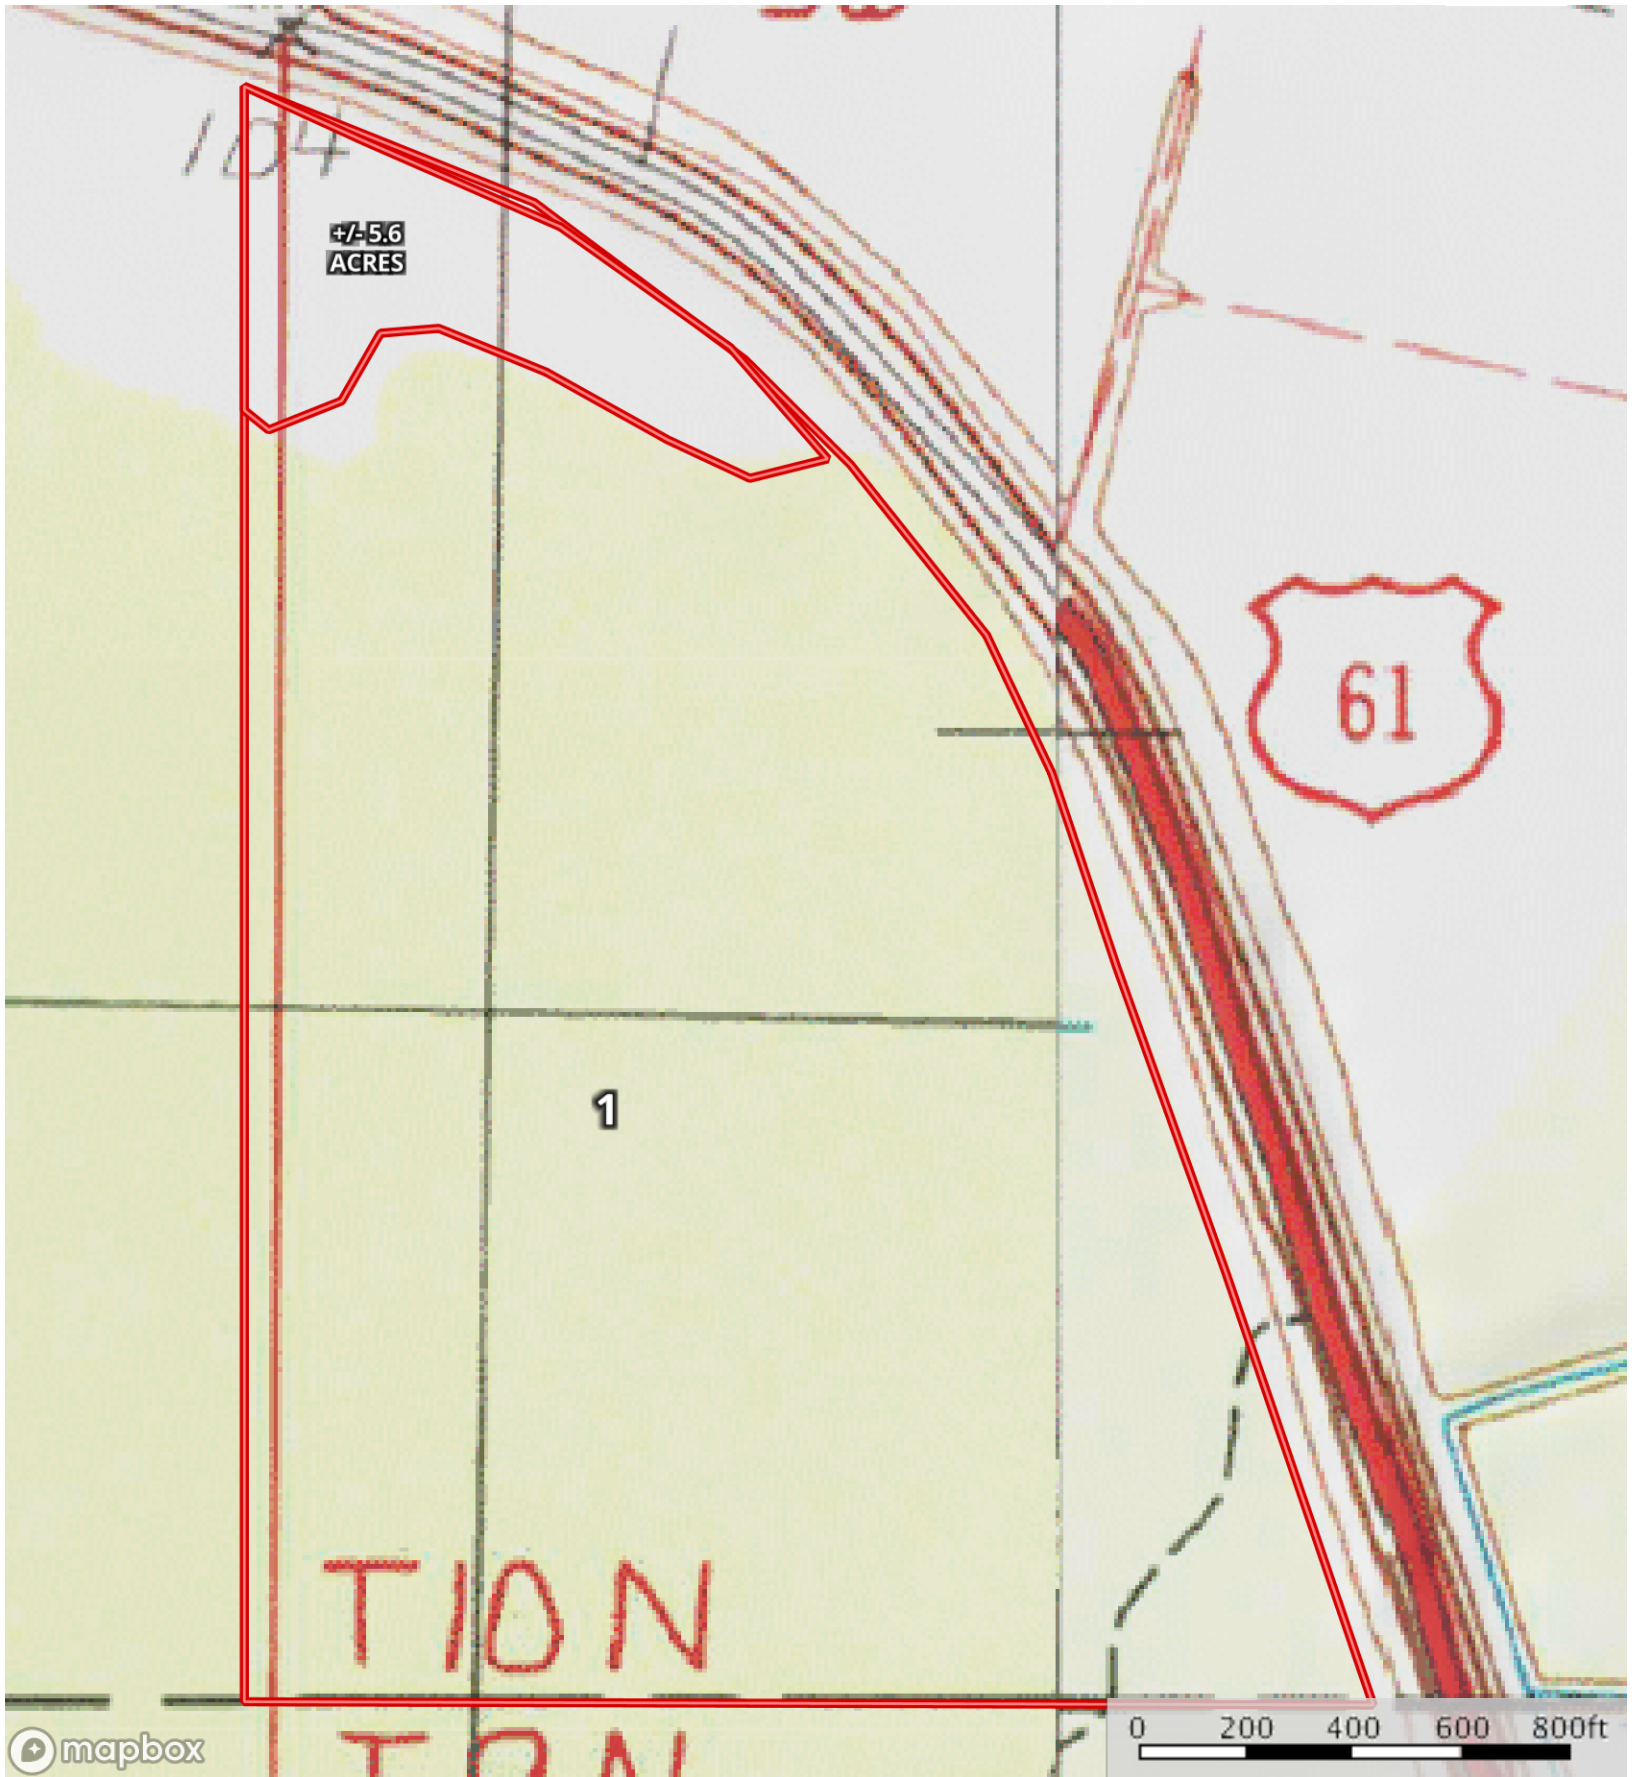

Omega 3B

Sharkey County, Mississippi, 70 AC +/-

 Farmland

Omega 3B
Sharkey County, Mississippi, 70 AC +/-

mapbox

0 200 400 600 800ft

Farmland

Omega 3B
Sharkey County, Mississippi, 70 AC +/-

+/-5.6
ACRES

1

TION
TION