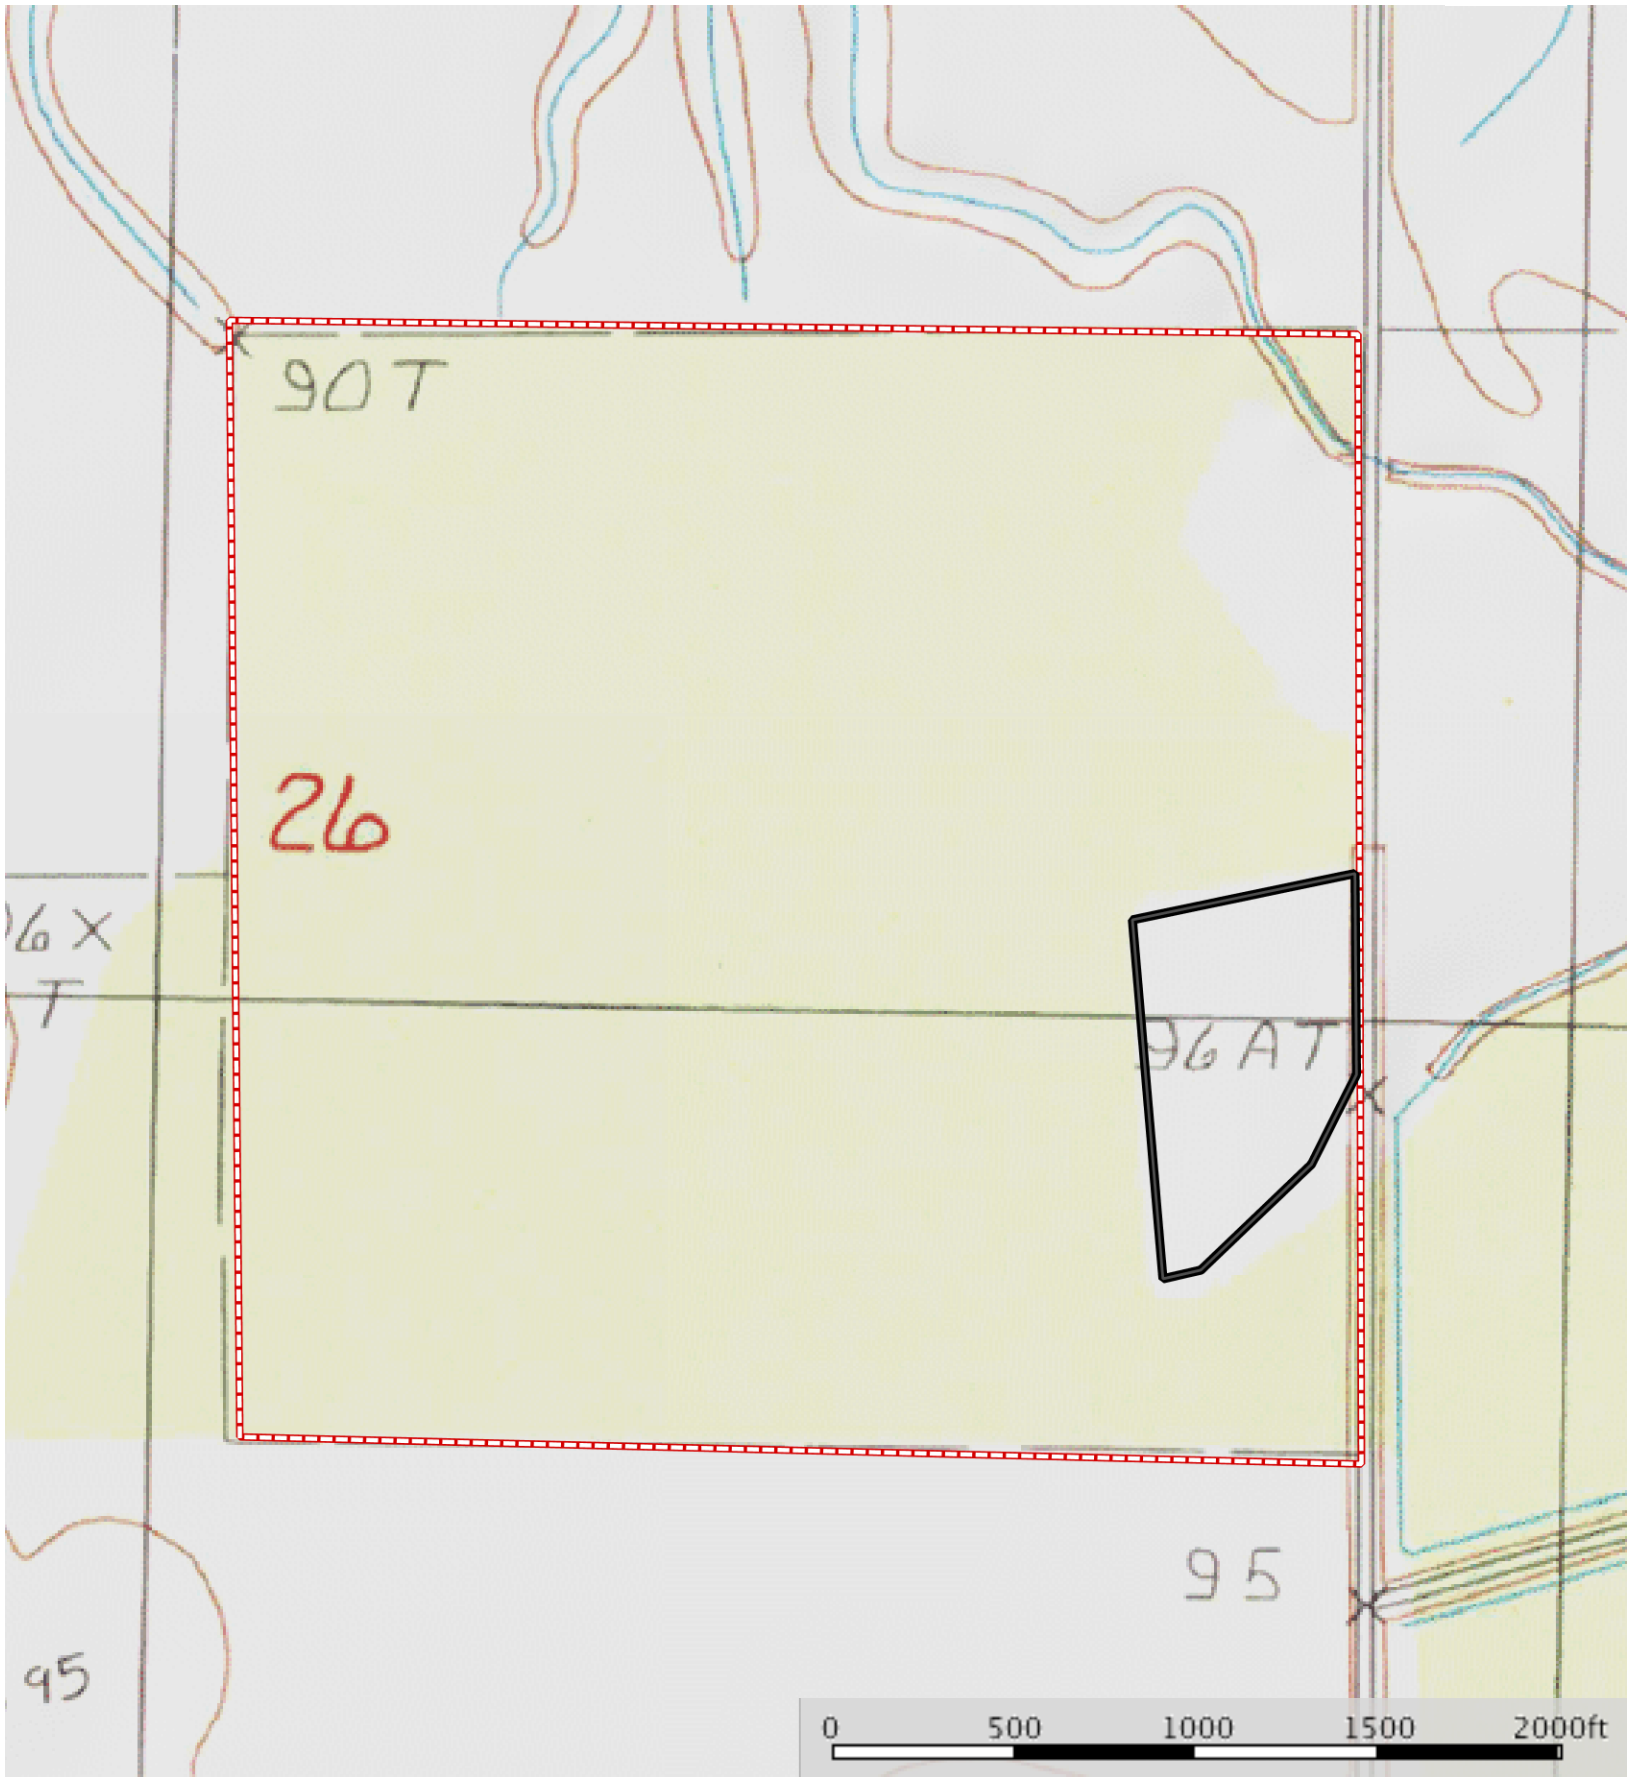

Omega 2A

Sharkey County, Mississippi, 166 AC +/-

Boundary Boundary

Omega 2A
Sharkey County, Mississippi, 166 AC +/-

 Boundary  Boundary

Omega 2A
Sharkey County, Mississippi, 166 AC +/-

 Boundary  Boundary