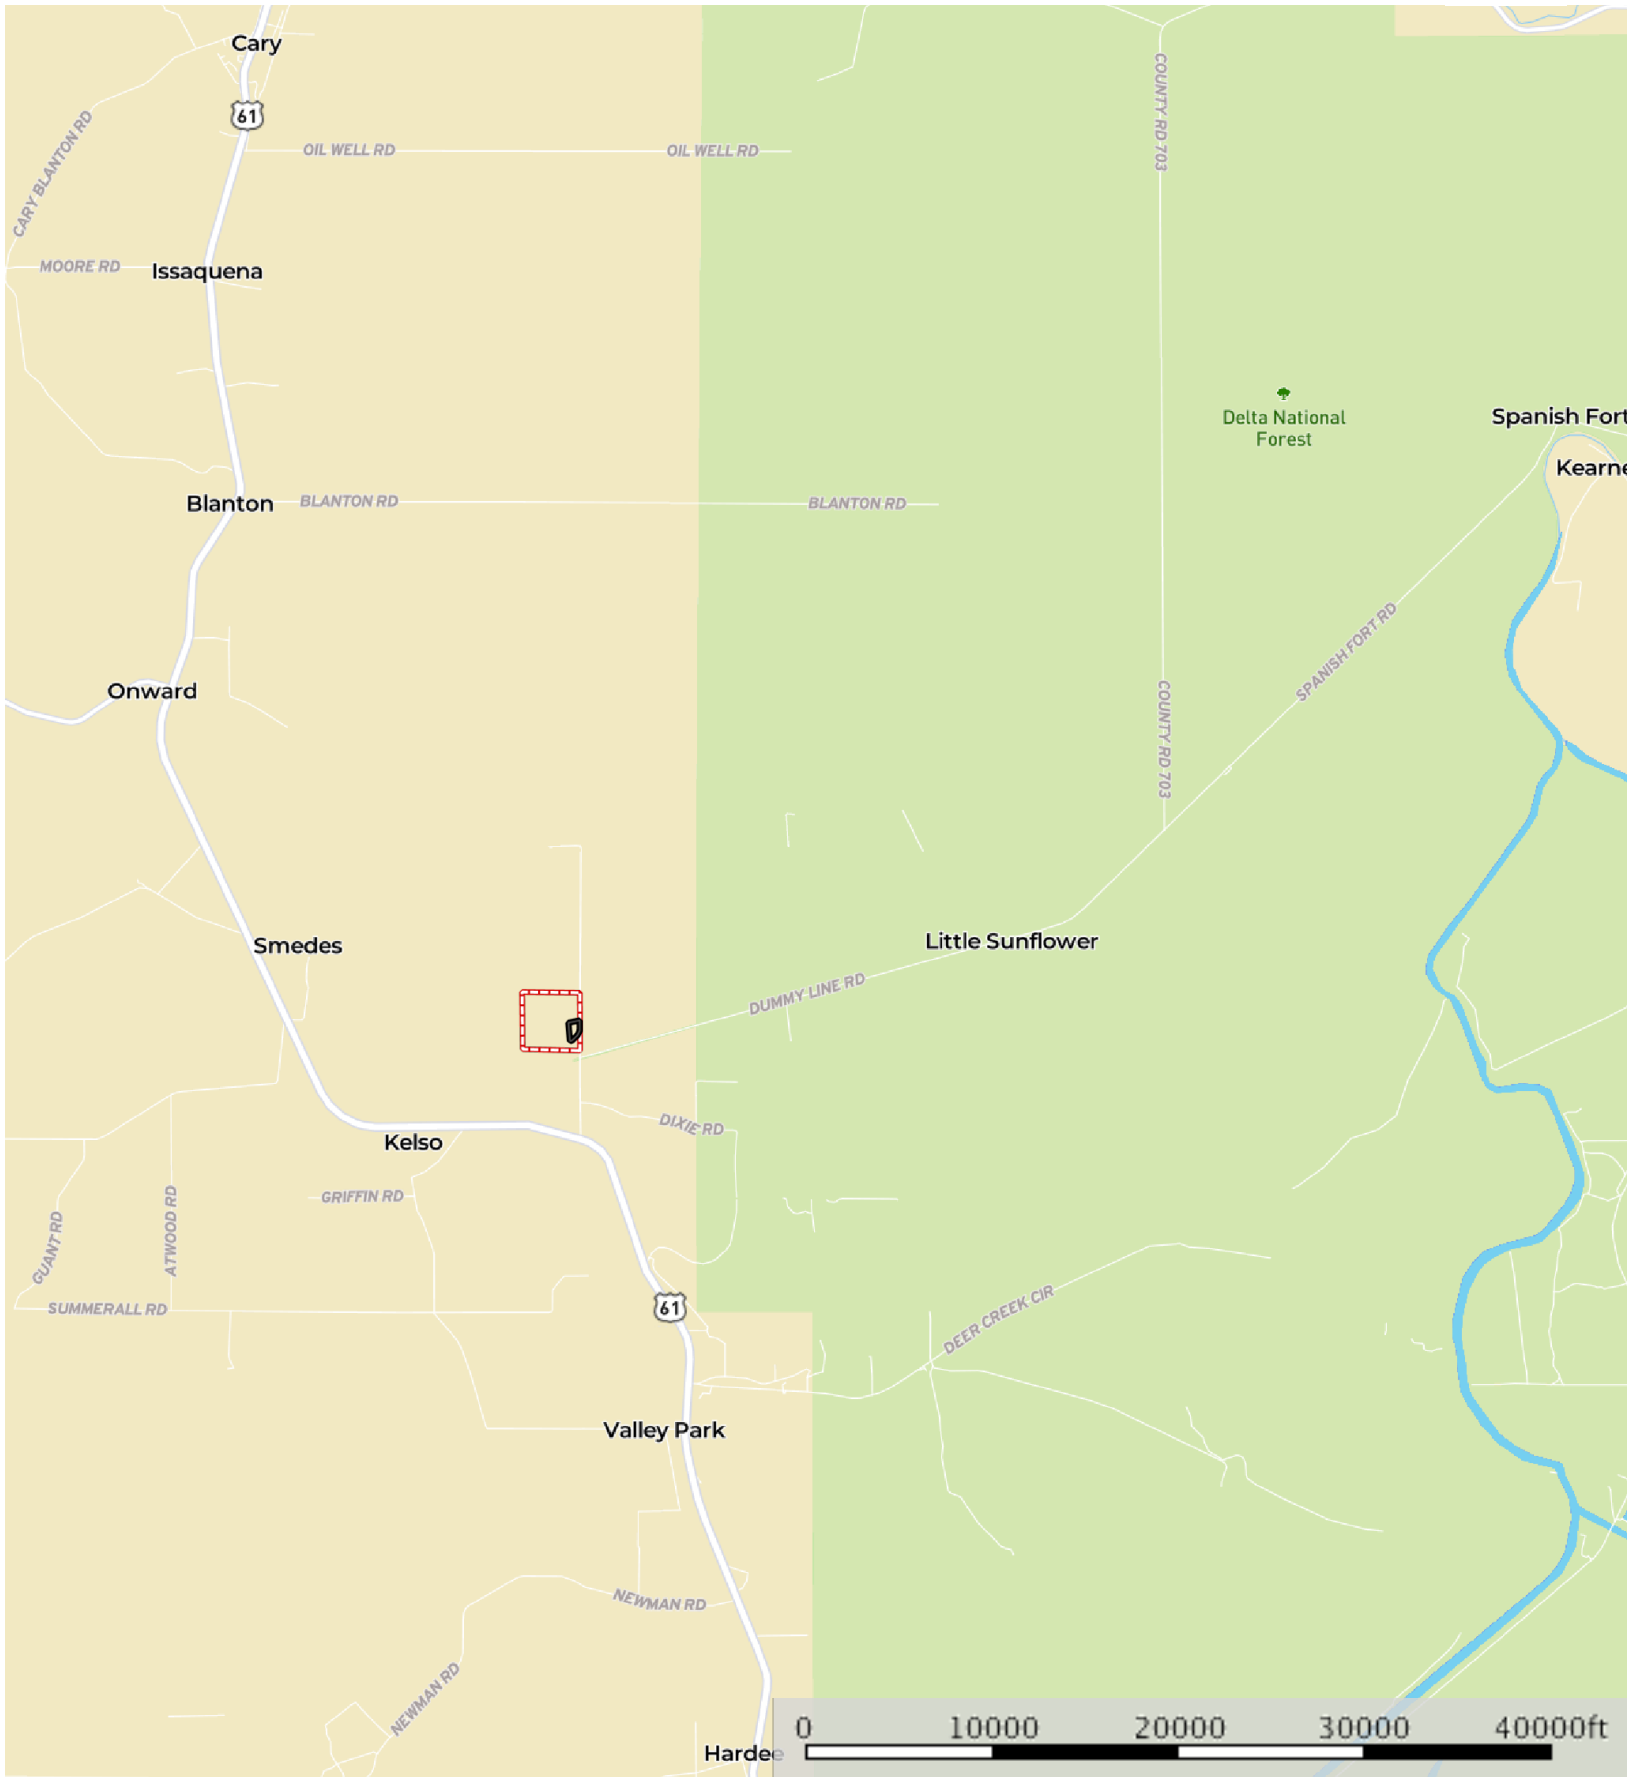

Omega 2A

Sharkey County, Mississippi, 166 AC +/-

Boundary Boundary

Omega 2A
Sharkey County, Mississippi, 166 AC +/-

 Boundary  Boundary

Omega 2A
Sharkey County, Mississippi, 166 AC +/-

 Boundary  Boundary