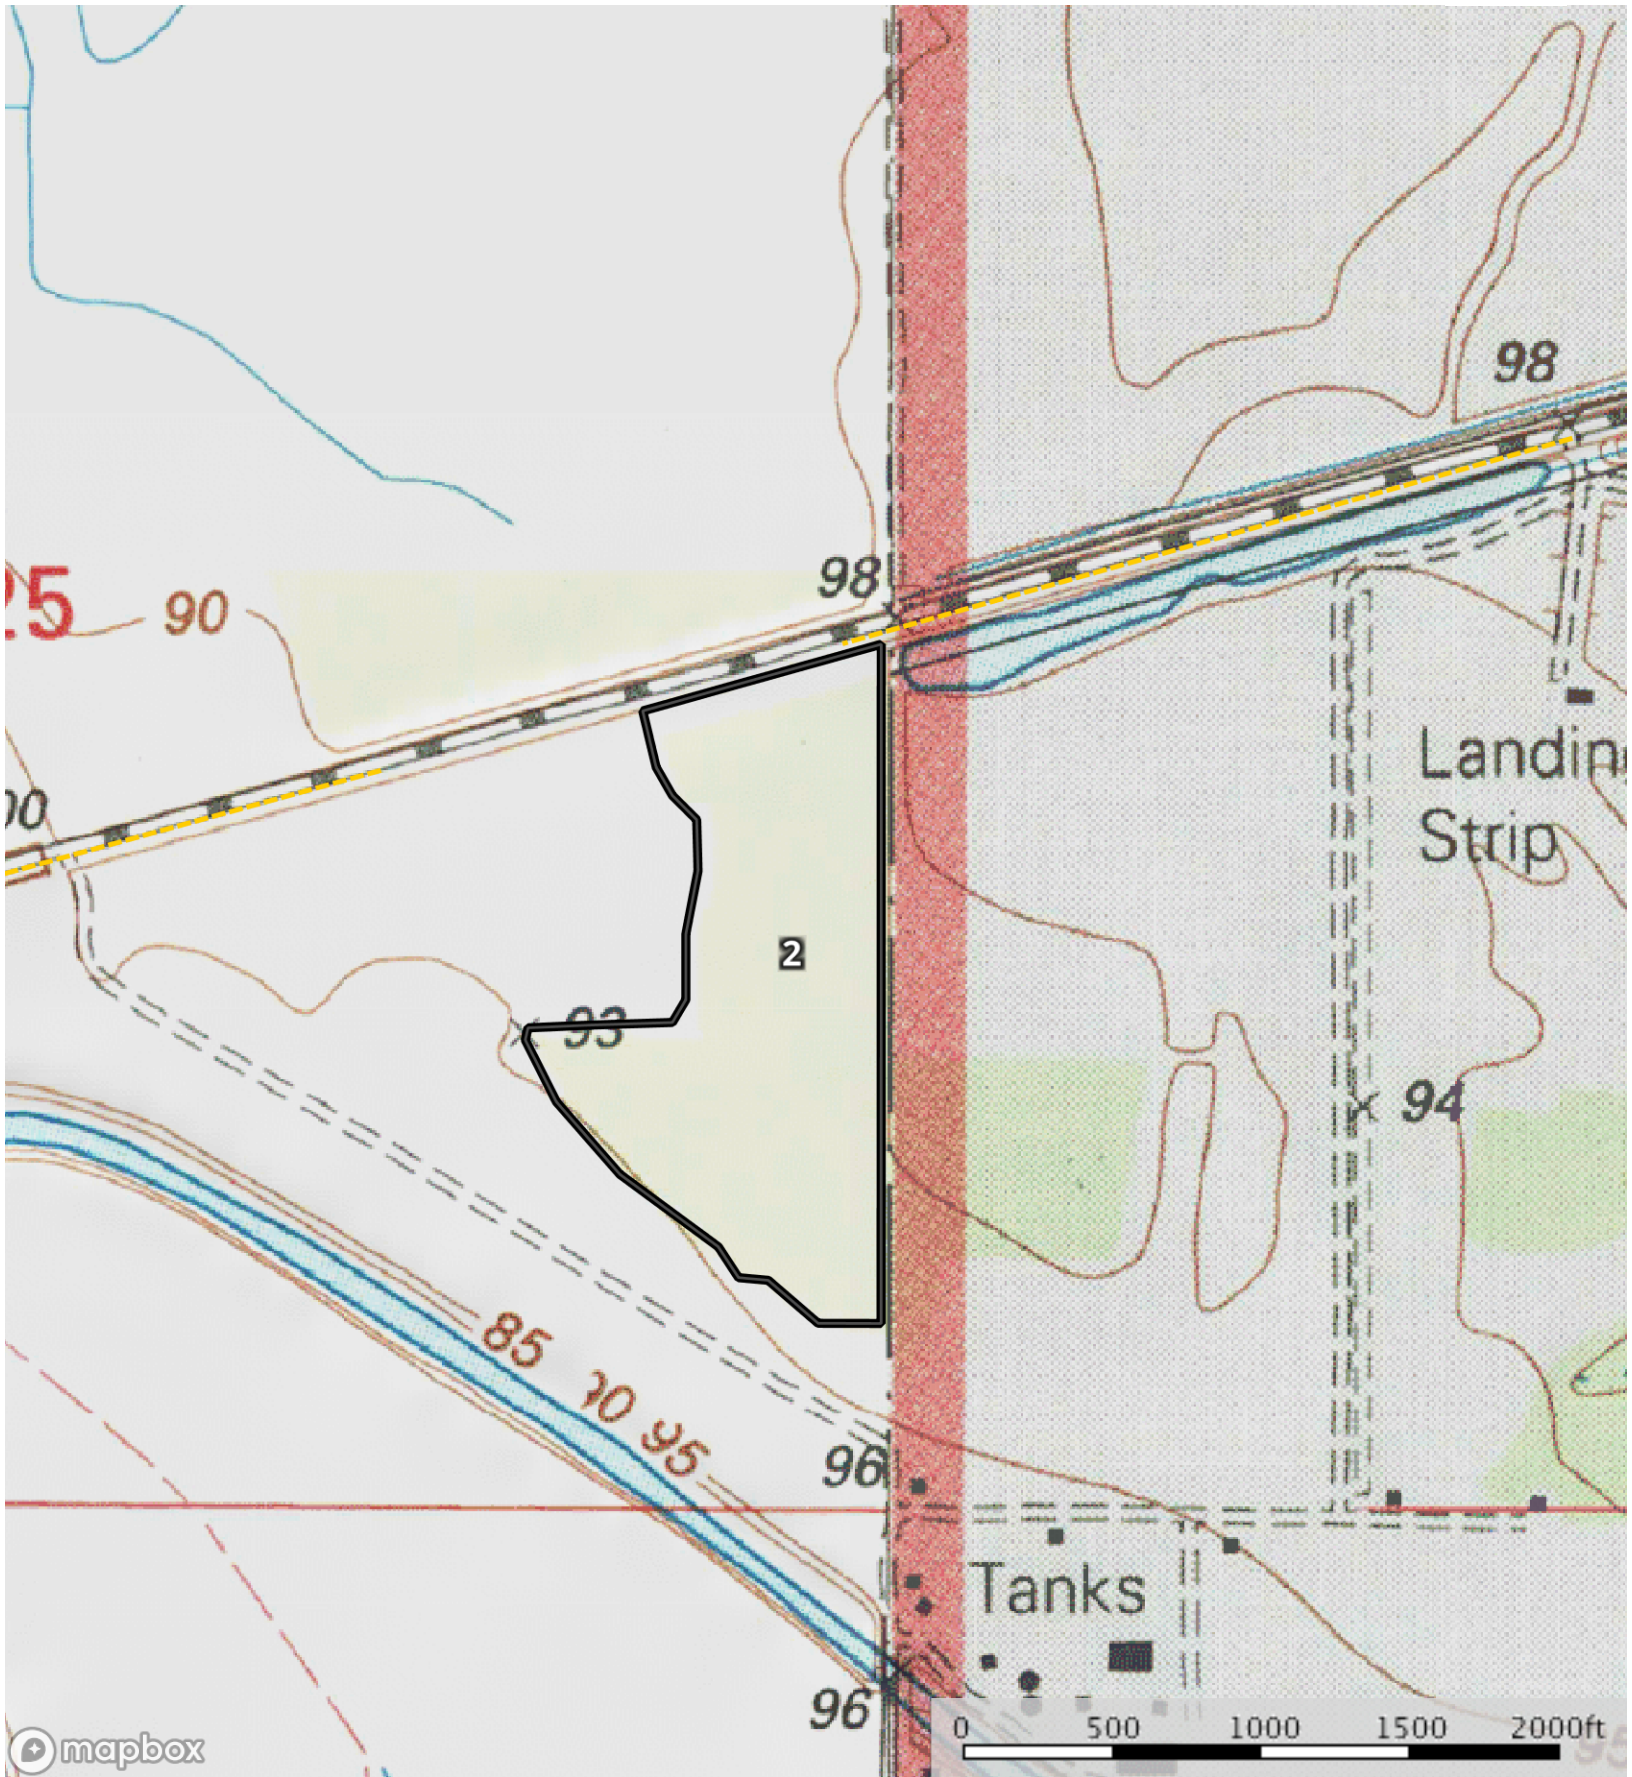

Omega 1B
Sharkey County, Mississippi, 27 AC +/-

--- Road / Trail □ Boundary

Omega 1B
Sharkey County, Mississippi, 27 AC +/-

Map data ©2019 Imagery ©2019, Maxar Technologies, USDA Farm Service Agency

--- Road / Trail ▣ Boundary

Omega 1B
Sharkey County, Mississippi, 27 AC +/-

--- Road / Trail □ Boundary