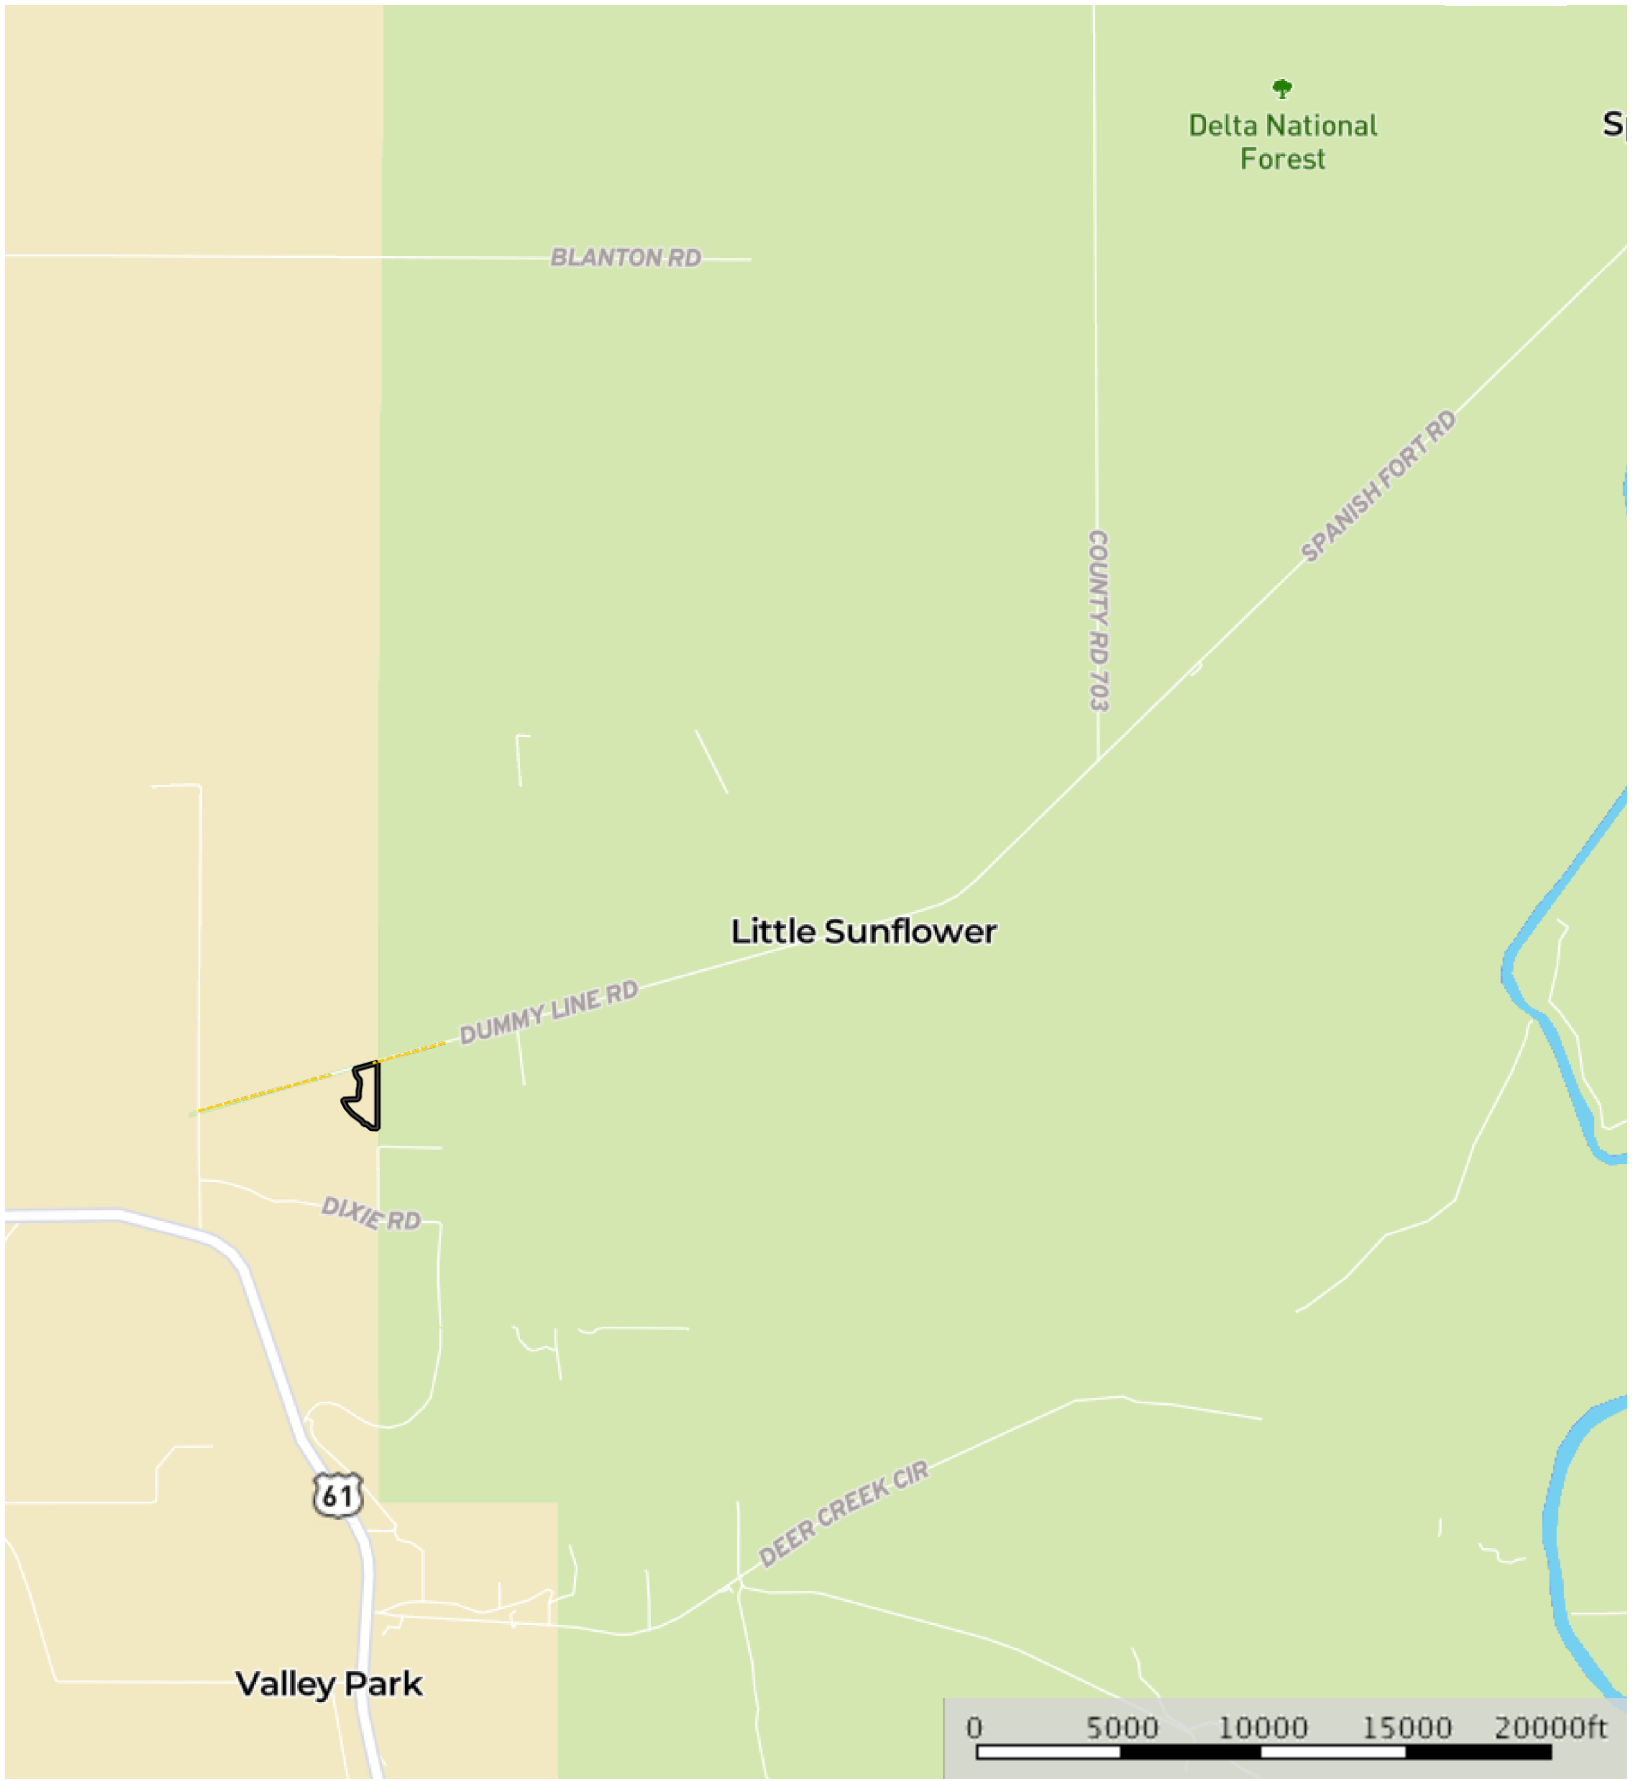

Omega 1B
Sharkey County, Mississippi, 27 AC +/-

--- Road / Trail □ Boundary

Omega 1B
Sharkey County, Mississippi, 27 AC +/-

Map data ©2019 Imagery ©2019, Maxar Technologies, USDA Farm Service Agency

--- Road / Trail ▣ Boundary

Omega 1B
Sharkey County, Mississippi, 27 AC +/-

--- Road / Trail □ Boundary