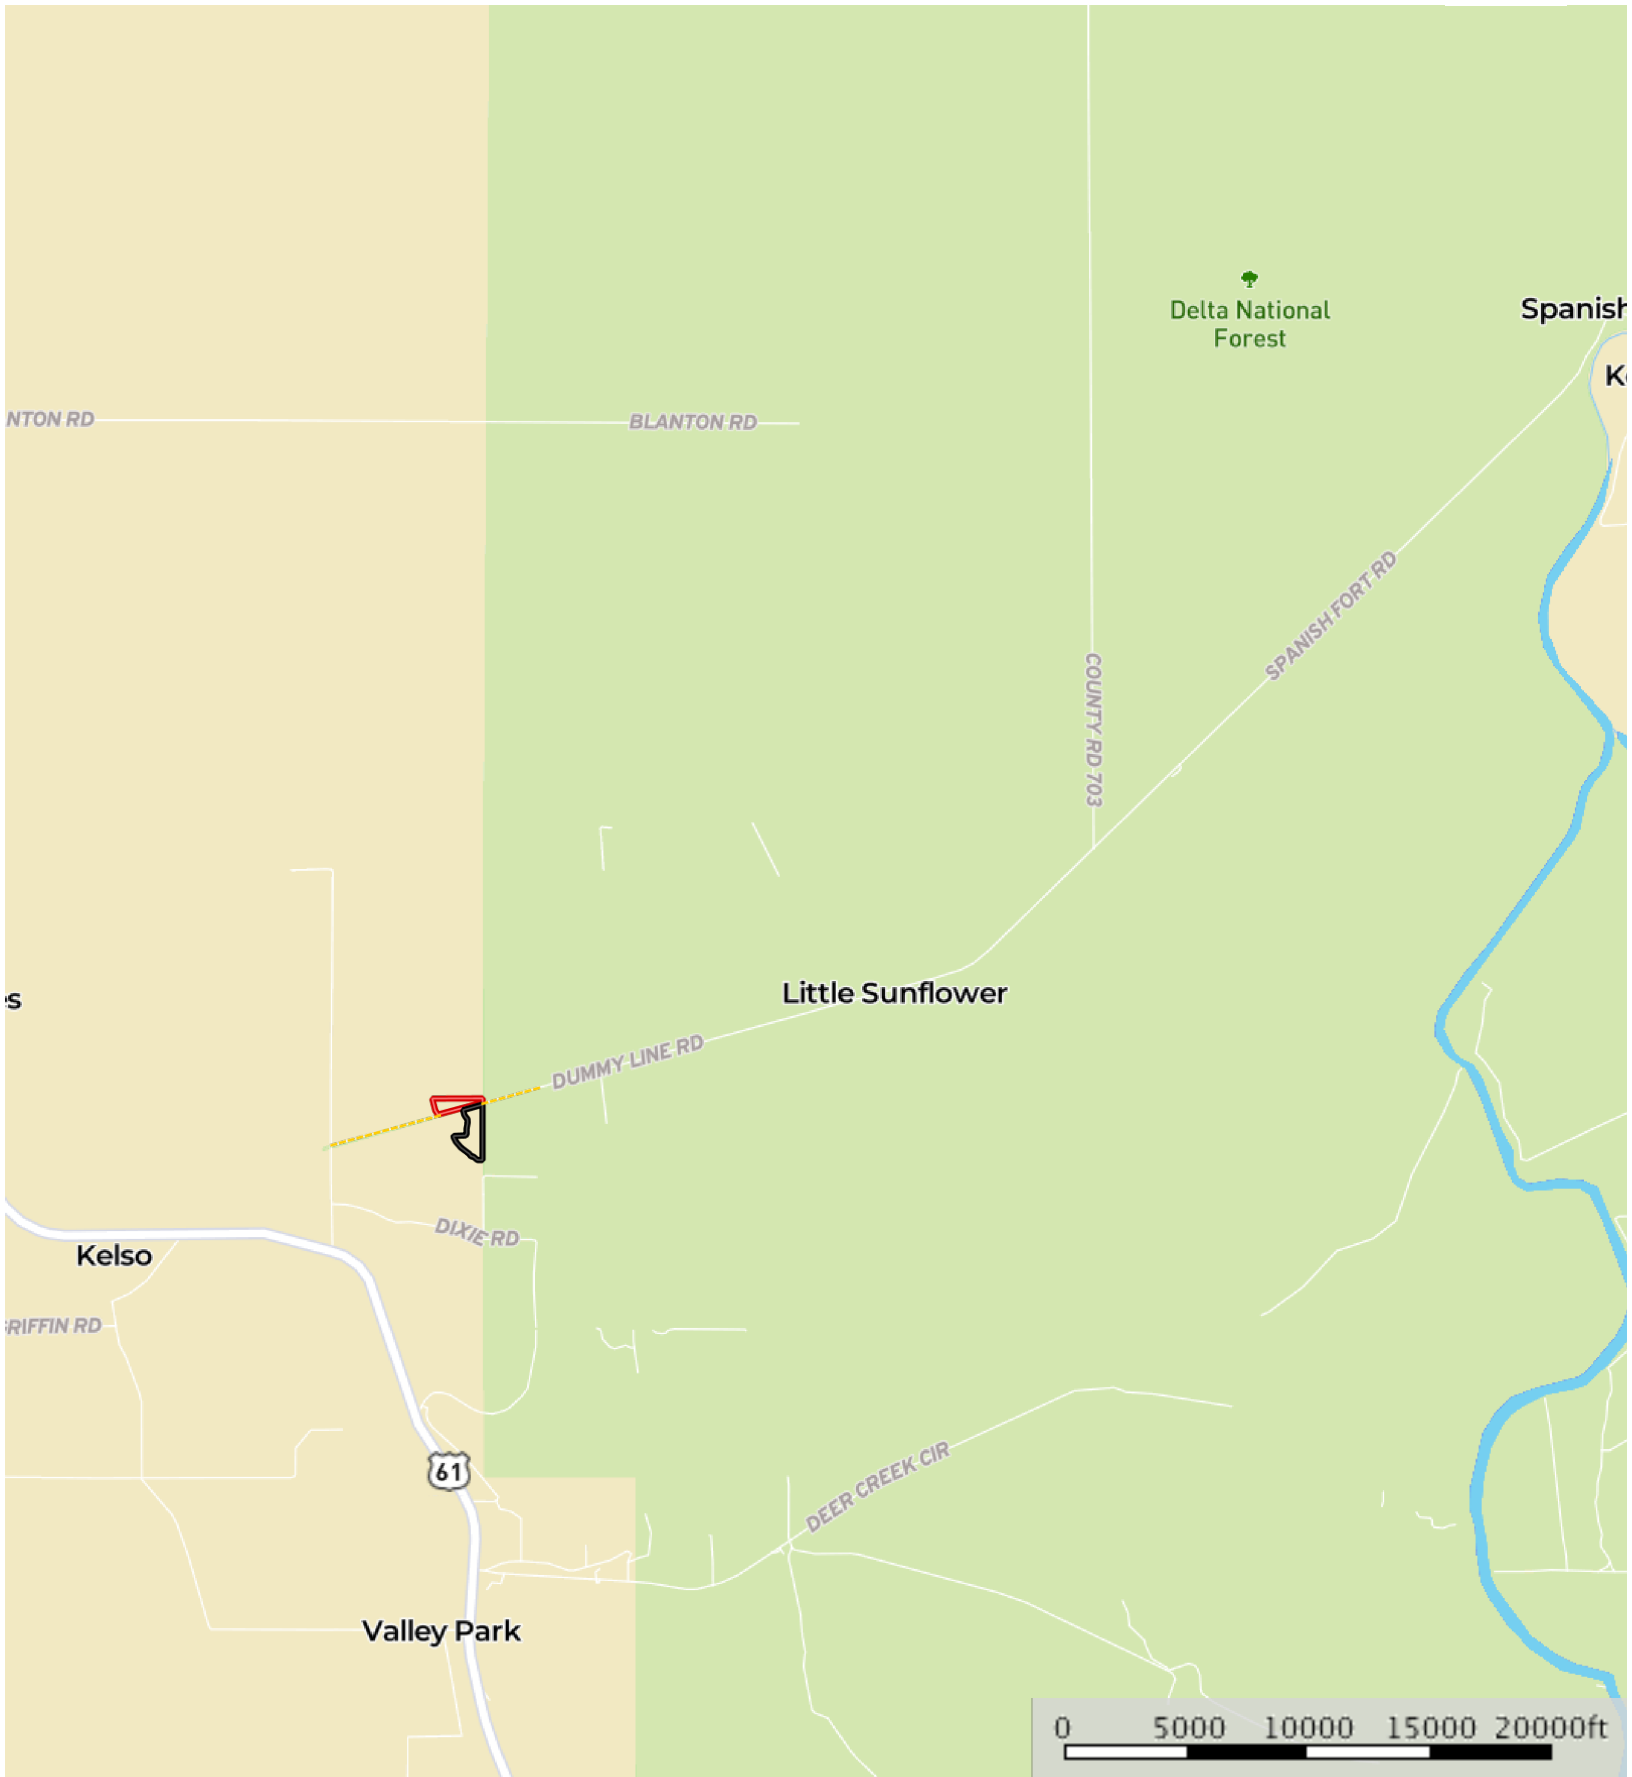

Omega 1

Sharkey County, Mississippi, 42 AC +/-

--- Road / Trail □ Boundary □ Boundary

Omega 1
Sharkey County, Mississippi, 42 AC +/-

Map data ©2019 Imagery ©2019, Maxar Technologies, USDA Farm Service Agency

Boundary Boundary

Omega 1
Sharkey County, Mississippi, 42 AC +/-

--- Road / Trail □ Boundary □ Boundary