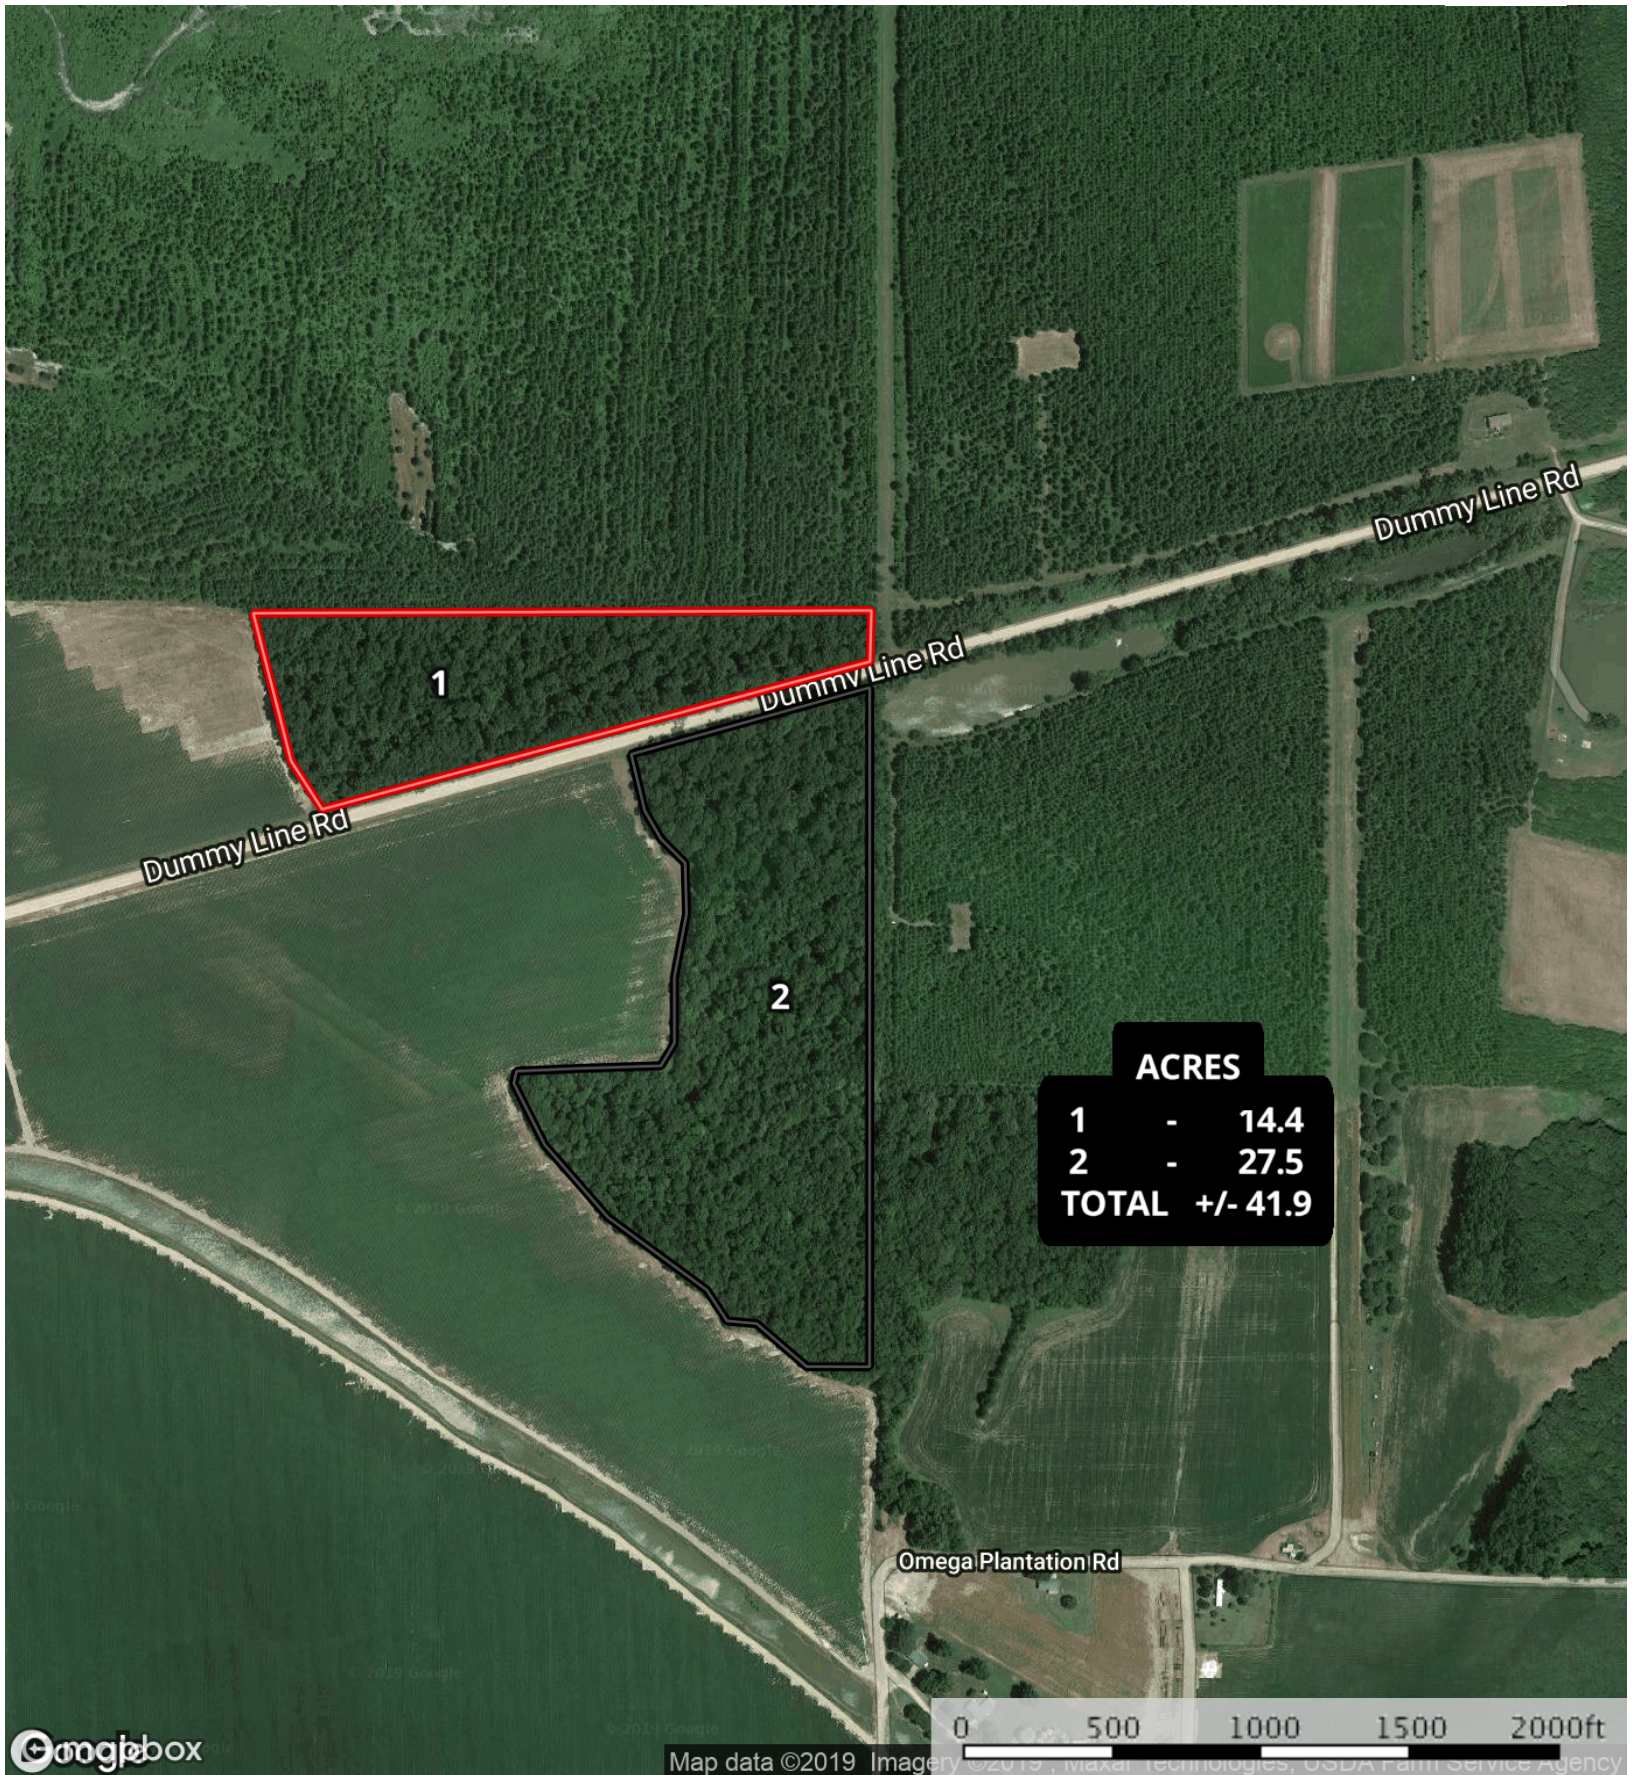

Omega 1

Sharkey County, Mississippi, 42 AC +/-

--- Road / Trail □ Boundary □ Boundary

Omega 1
Sharkey County, Mississippi, 42 AC +/-

Map data ©2019 Imagery ©2019, Maxar Technologies, USDA Farm Service Agency

Boundary Boundary

Omega 1
Sharkey County, Mississippi, 42 AC +/-

--- Road / Trail □ Boundary □ Boundary