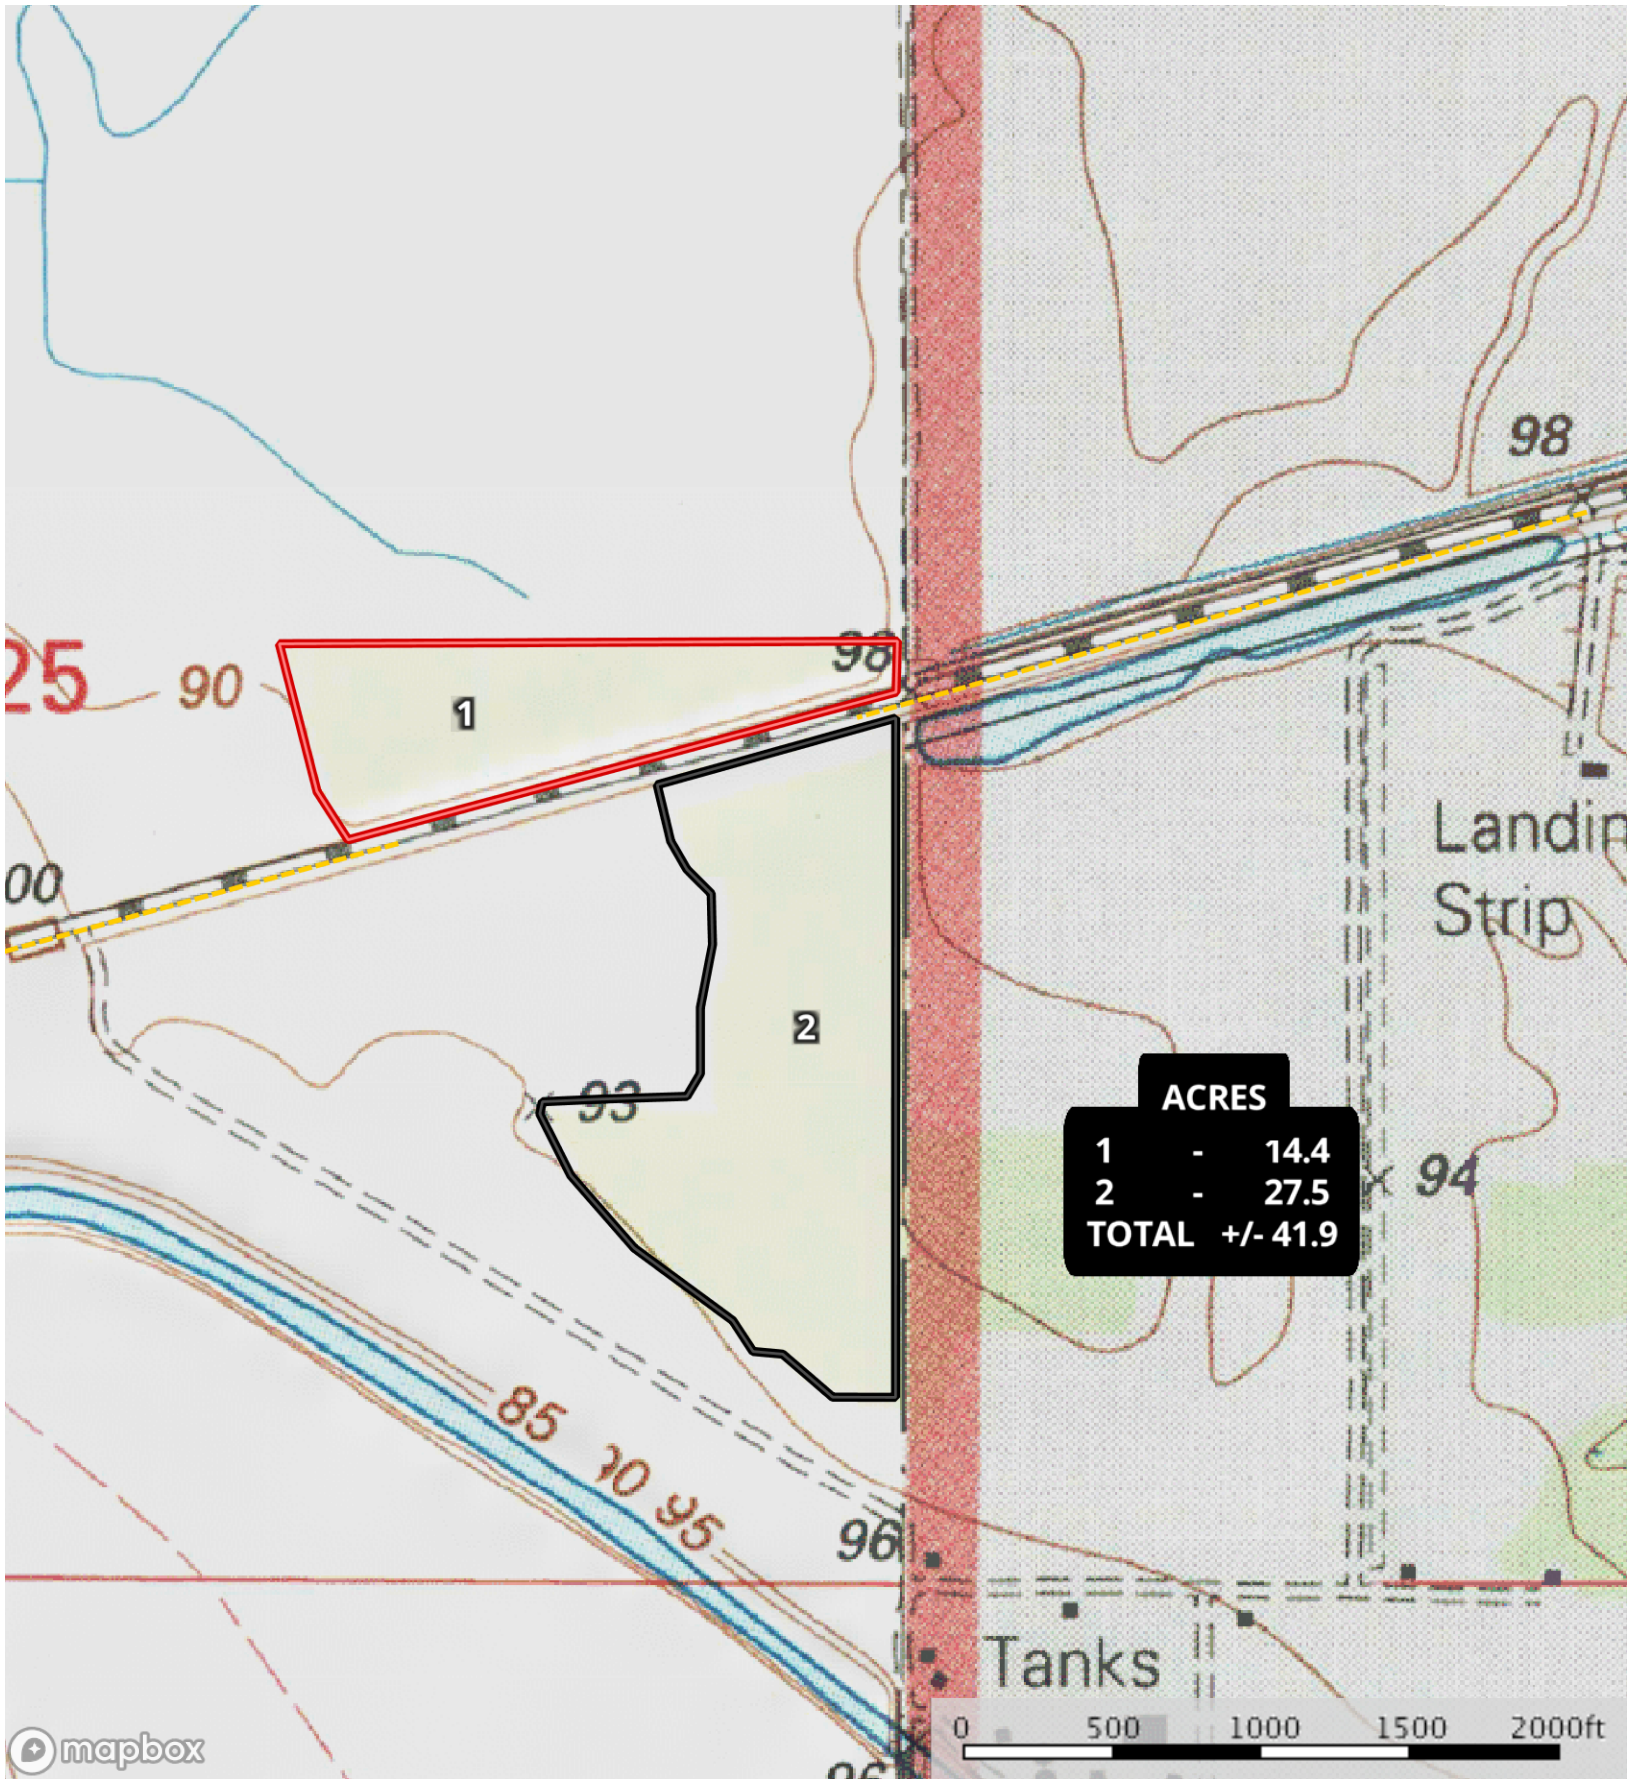

Omega 1

Sharkey County, Mississippi, 42 AC +/-

--- Road / Trail □ Boundary □ Boundary

Omega 1
Sharkey County, Mississippi, 42 AC +/-

Map data ©2019 Imagery ©2019, Maxar Technologies, USDA Farm Service Agency

Boundary Boundary

Omega 1
Sharkey County, Mississippi, 42 AC +/-

--- Road / Trail □ Boundary □ Boundary