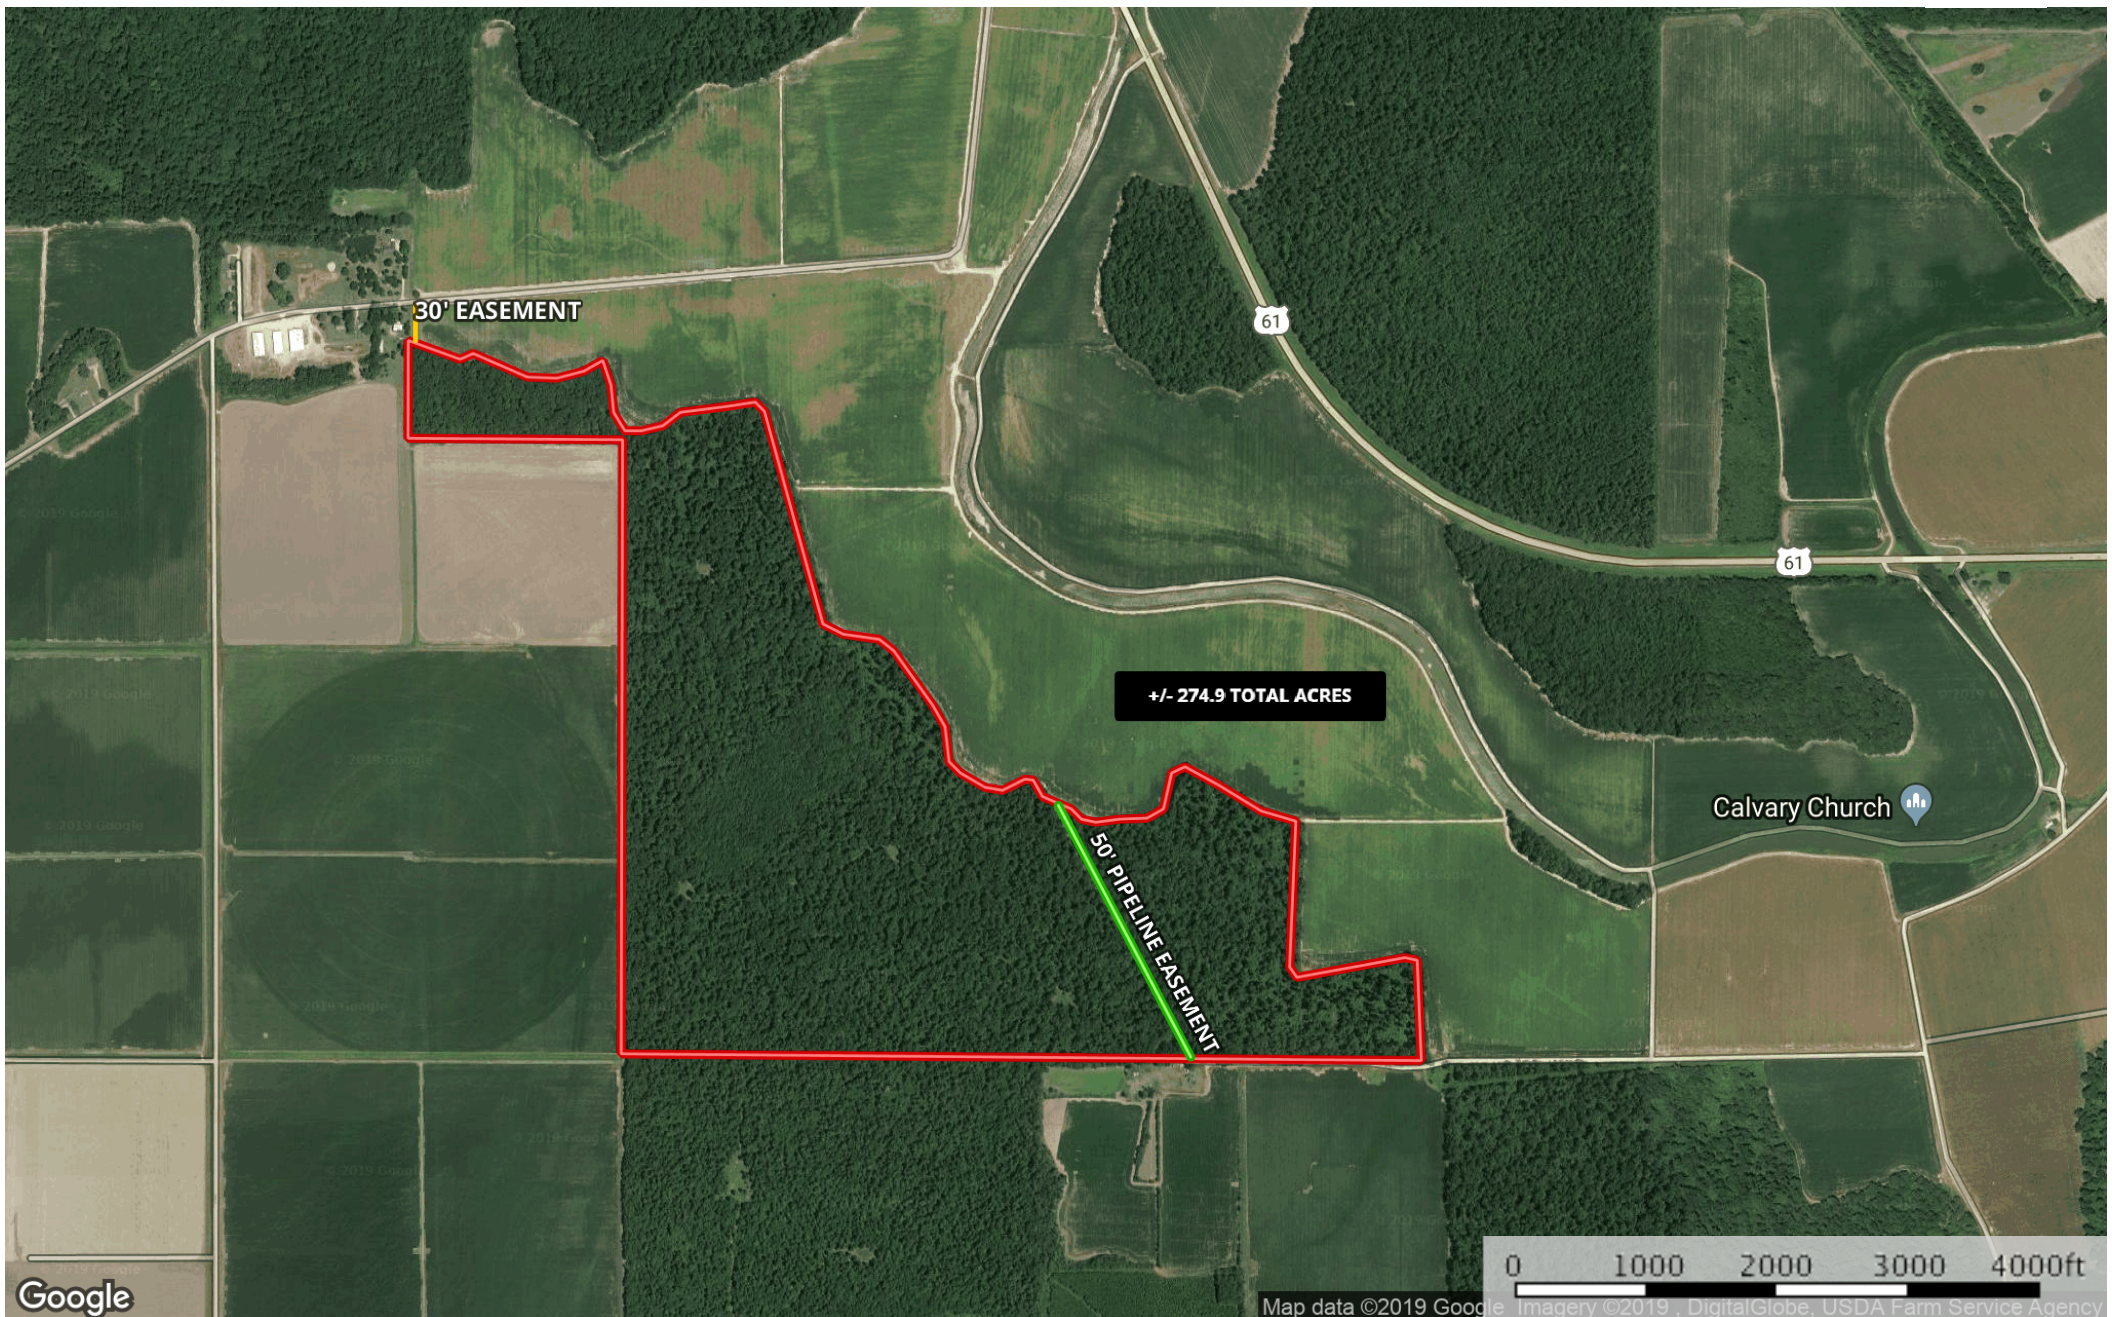

Kelso 3

Sharkey County, Mississippi, 274.9 AC +/-

- 50' Pipeline Easement
- Primary Road
- Boundary

Kelso 3
Sharkey County, Mississippi, 274.9 AC +/-

Google

Map data ©2019 Google Imagery ©2019 DigitalGlobe, USDA Farm Service Agency

- 50' Pipeline Easement
- Primary Road
- Boundary

Kelso 3

Sharkey County, Mississippi, 274.9 AC +/-

- 50' Pipeline Easement
- Primary Road
- Boundary
- Stream, Intermittent
- River/Creek
- Water Body