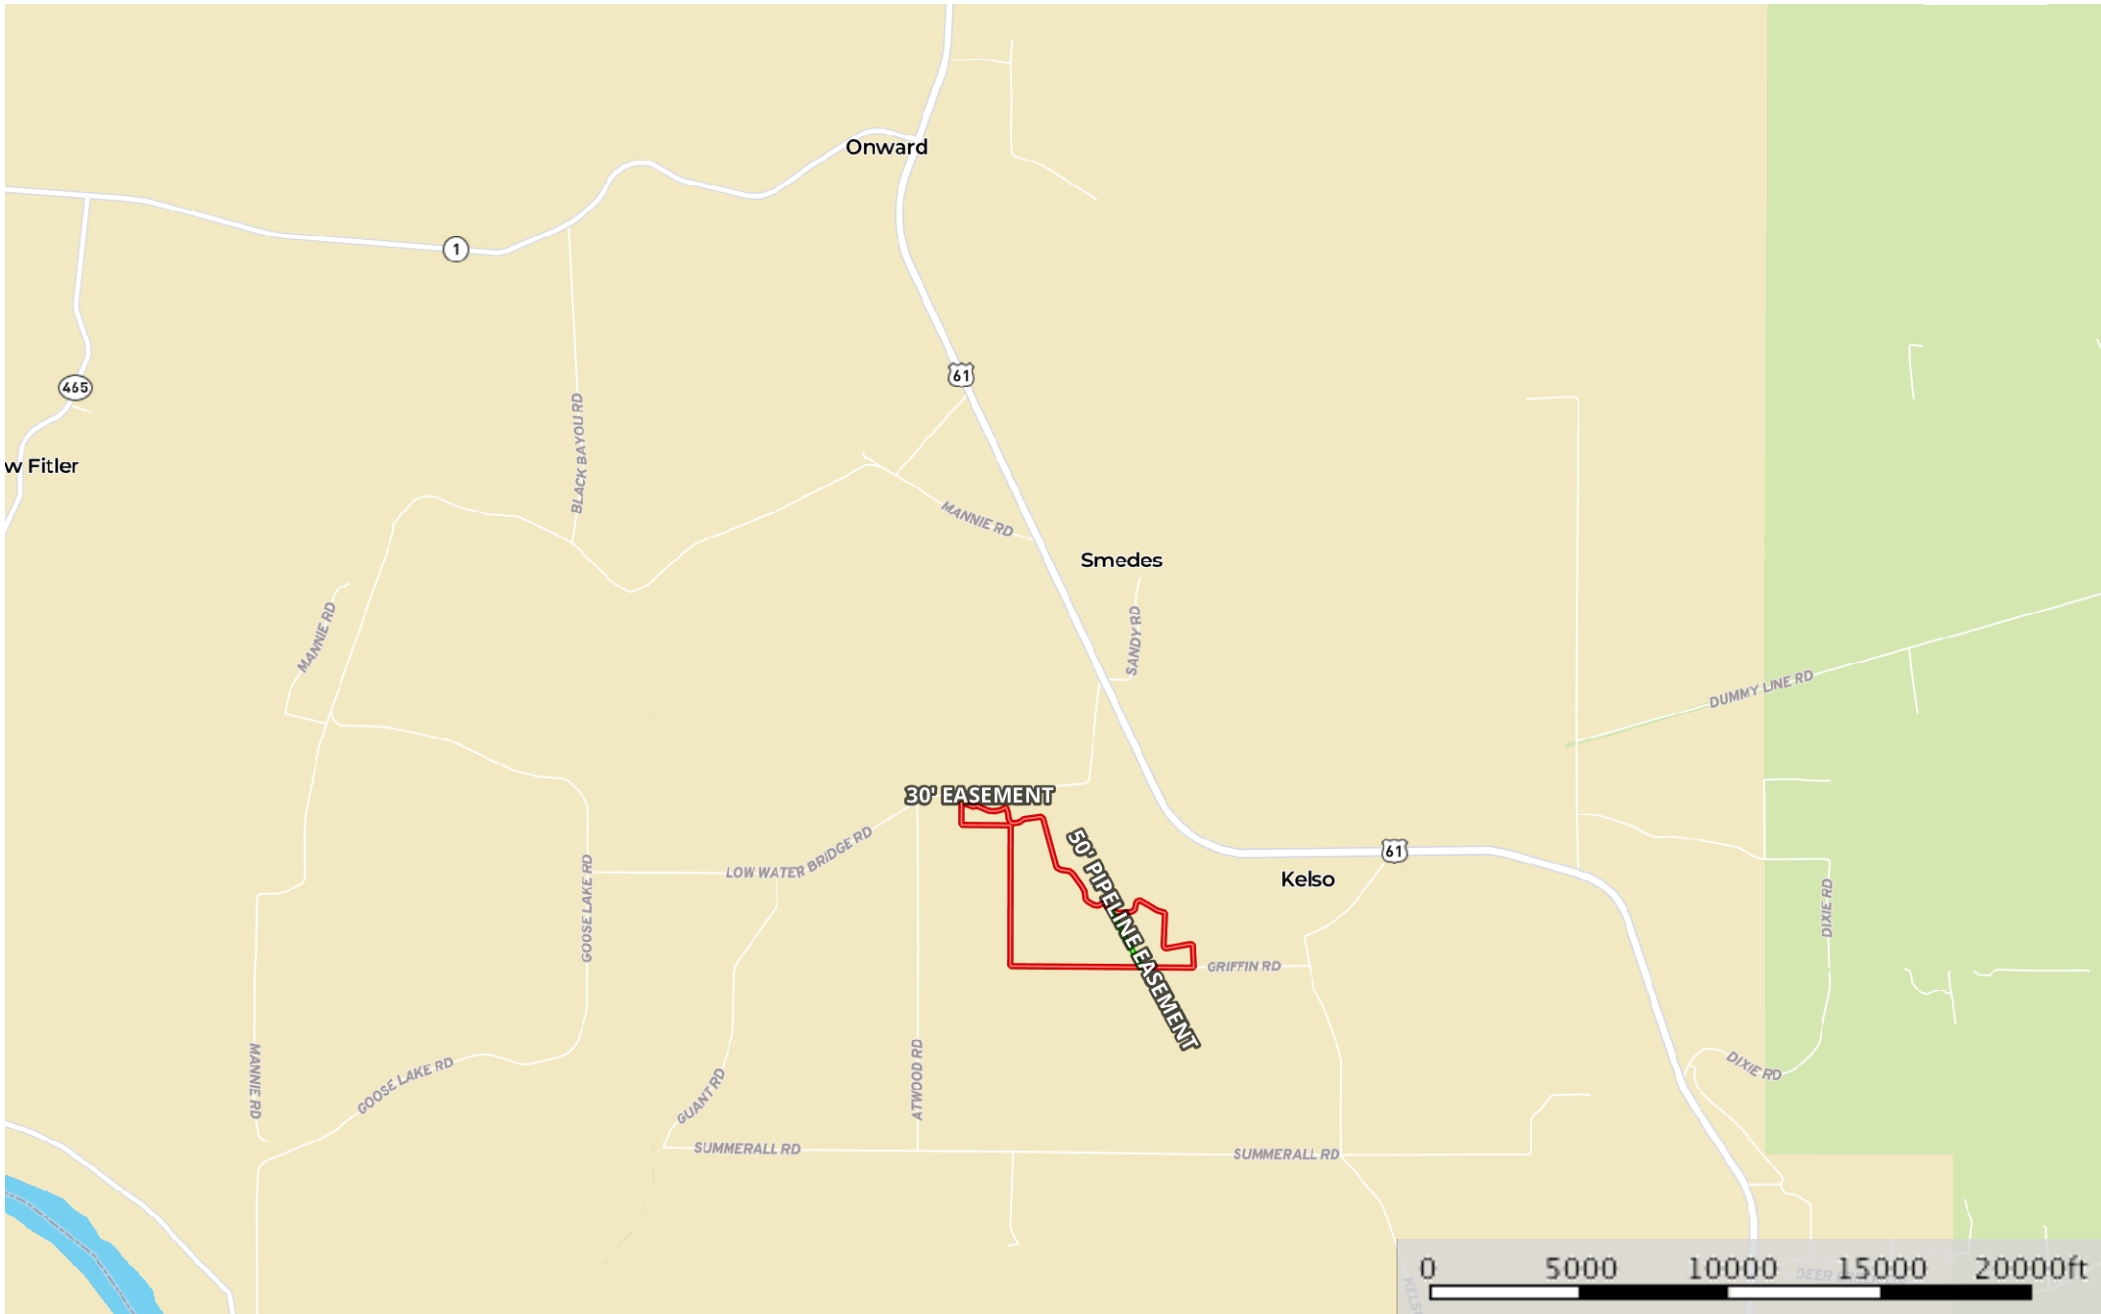

Kelso 3

Sharkey County, Mississippi, 274.9 AC +/-

- 50' Pipeline Easement
- Primary Road
- Boundary

Kelso 3
Sharkey County, Mississippi, 274.9 AC +/-

Google

Map data ©2019 Google Imagery ©2019 DigitalGlobe, USDA Farm Service Agency

- 50' Pipeline Easement
- Primary Road
- Boundary

Kelso 3

Sharkey County, Mississippi, 274.9 AC +/-

- 50' Pipeline Easement
- Primary Road
- Boundary
- Stream, Intermittent
- River/Creek
- Water Body