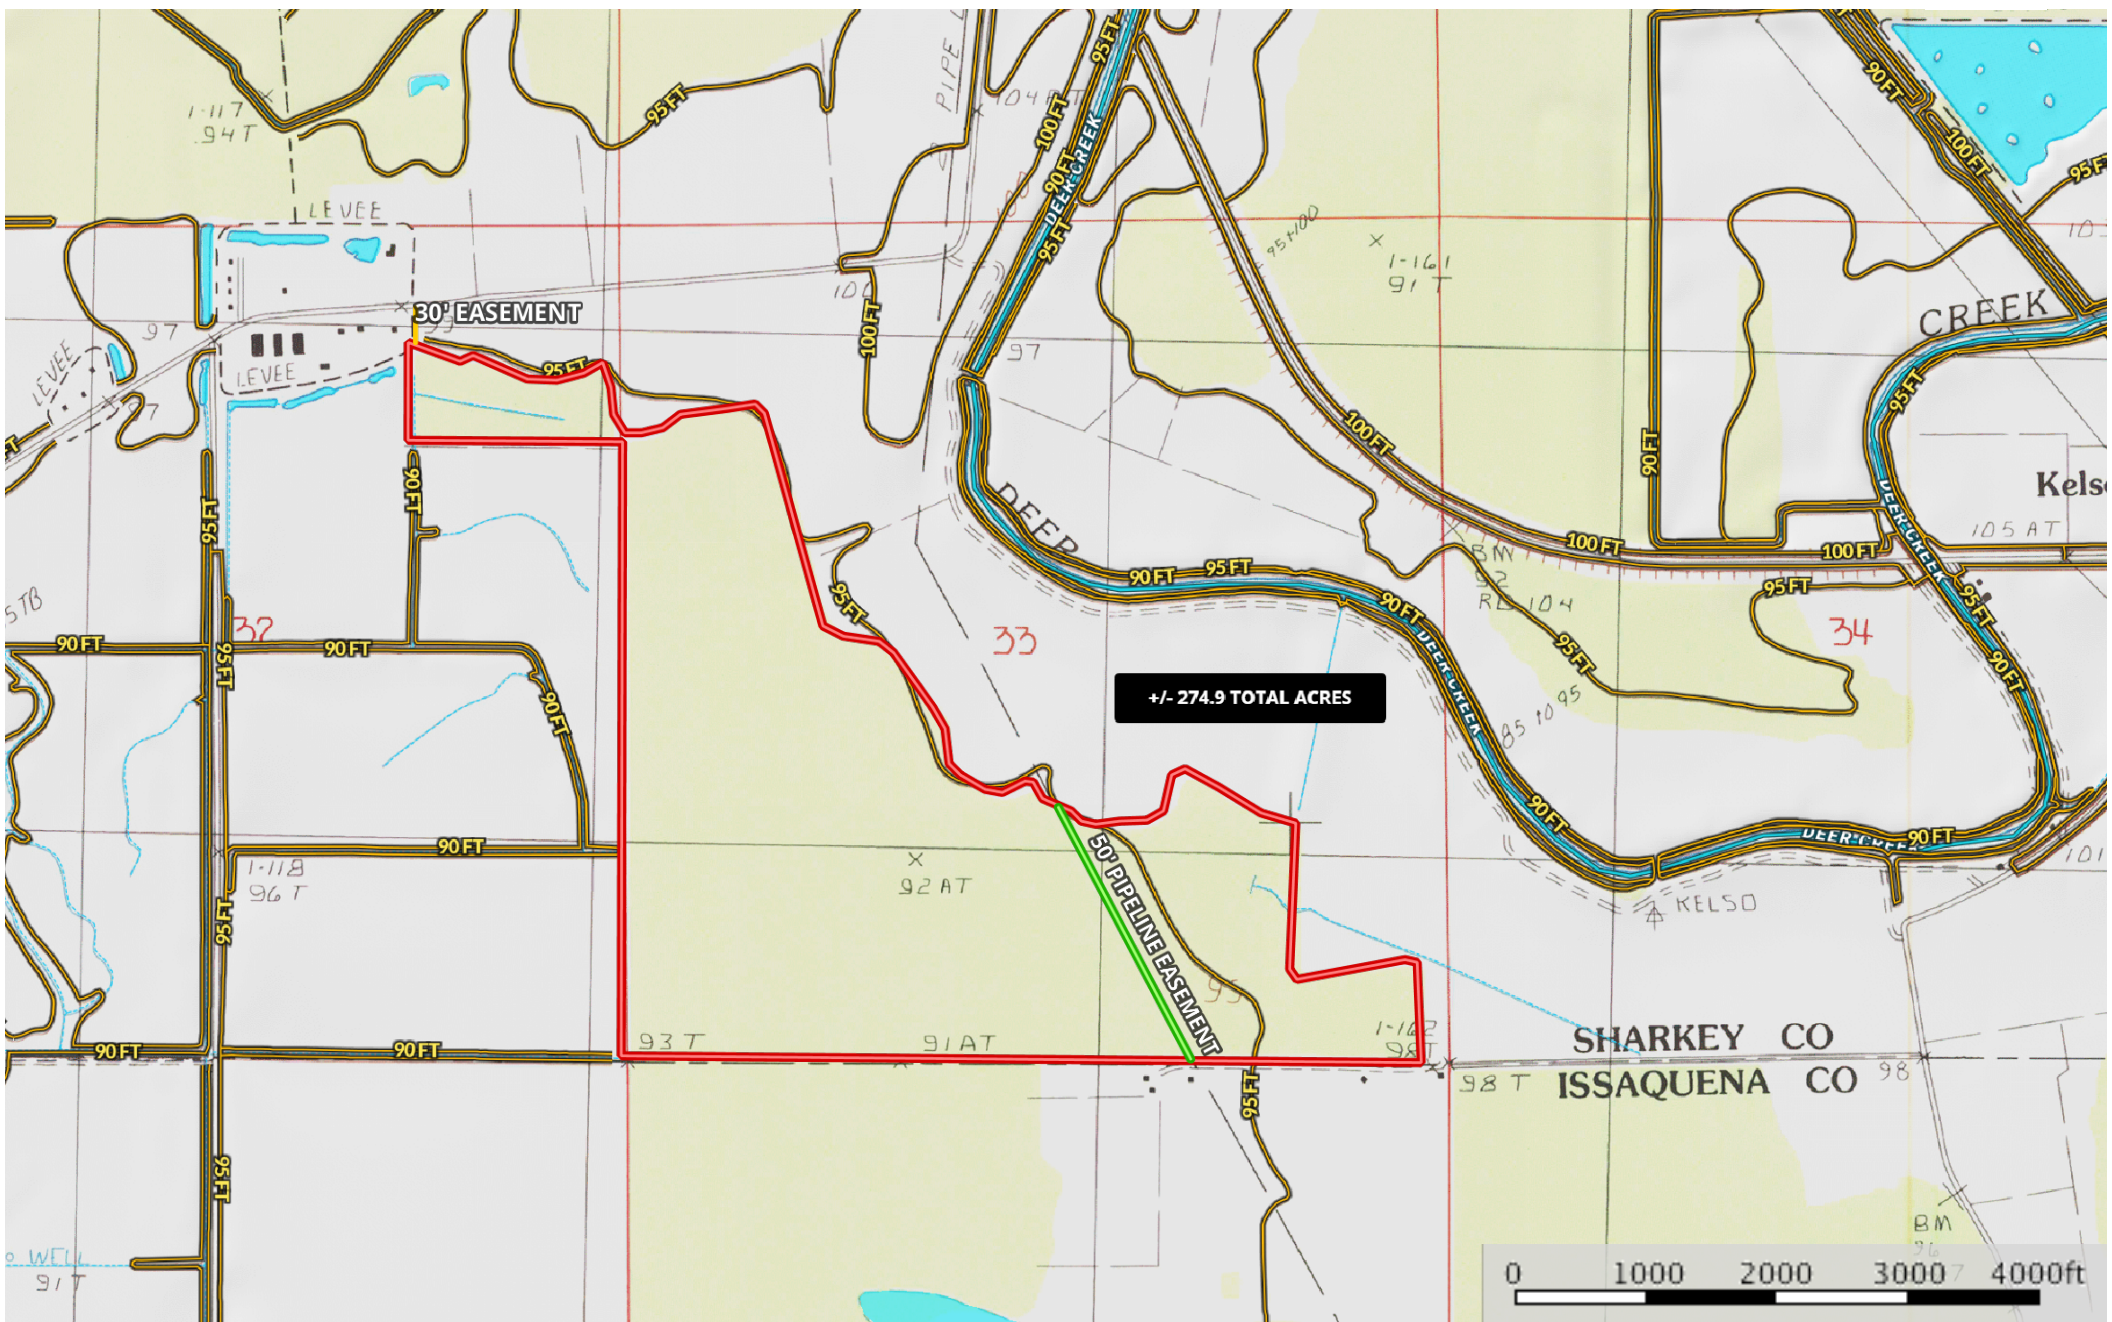

Kelso 3

Sharkey County, Mississippi, 274.9 AC +/-

- 50' Pipeline Easement
- Primary Road
- Boundary

Kelso 3
Sharkey County, Mississippi, 274.9 AC +/-

Google

Map data ©2019 Google Imagery ©2019 DigitalGlobe, USDA Farm Service Agency

- 50' Pipeline Easement
- Primary Road
- Boundary

Kelso 3

Sharkey County, Mississippi, 274.9 AC +/-

- 50' Pipeline Easement
- Primary Road
- Boundary
- Stream, Intermittent
- River/Creek
- Water Body